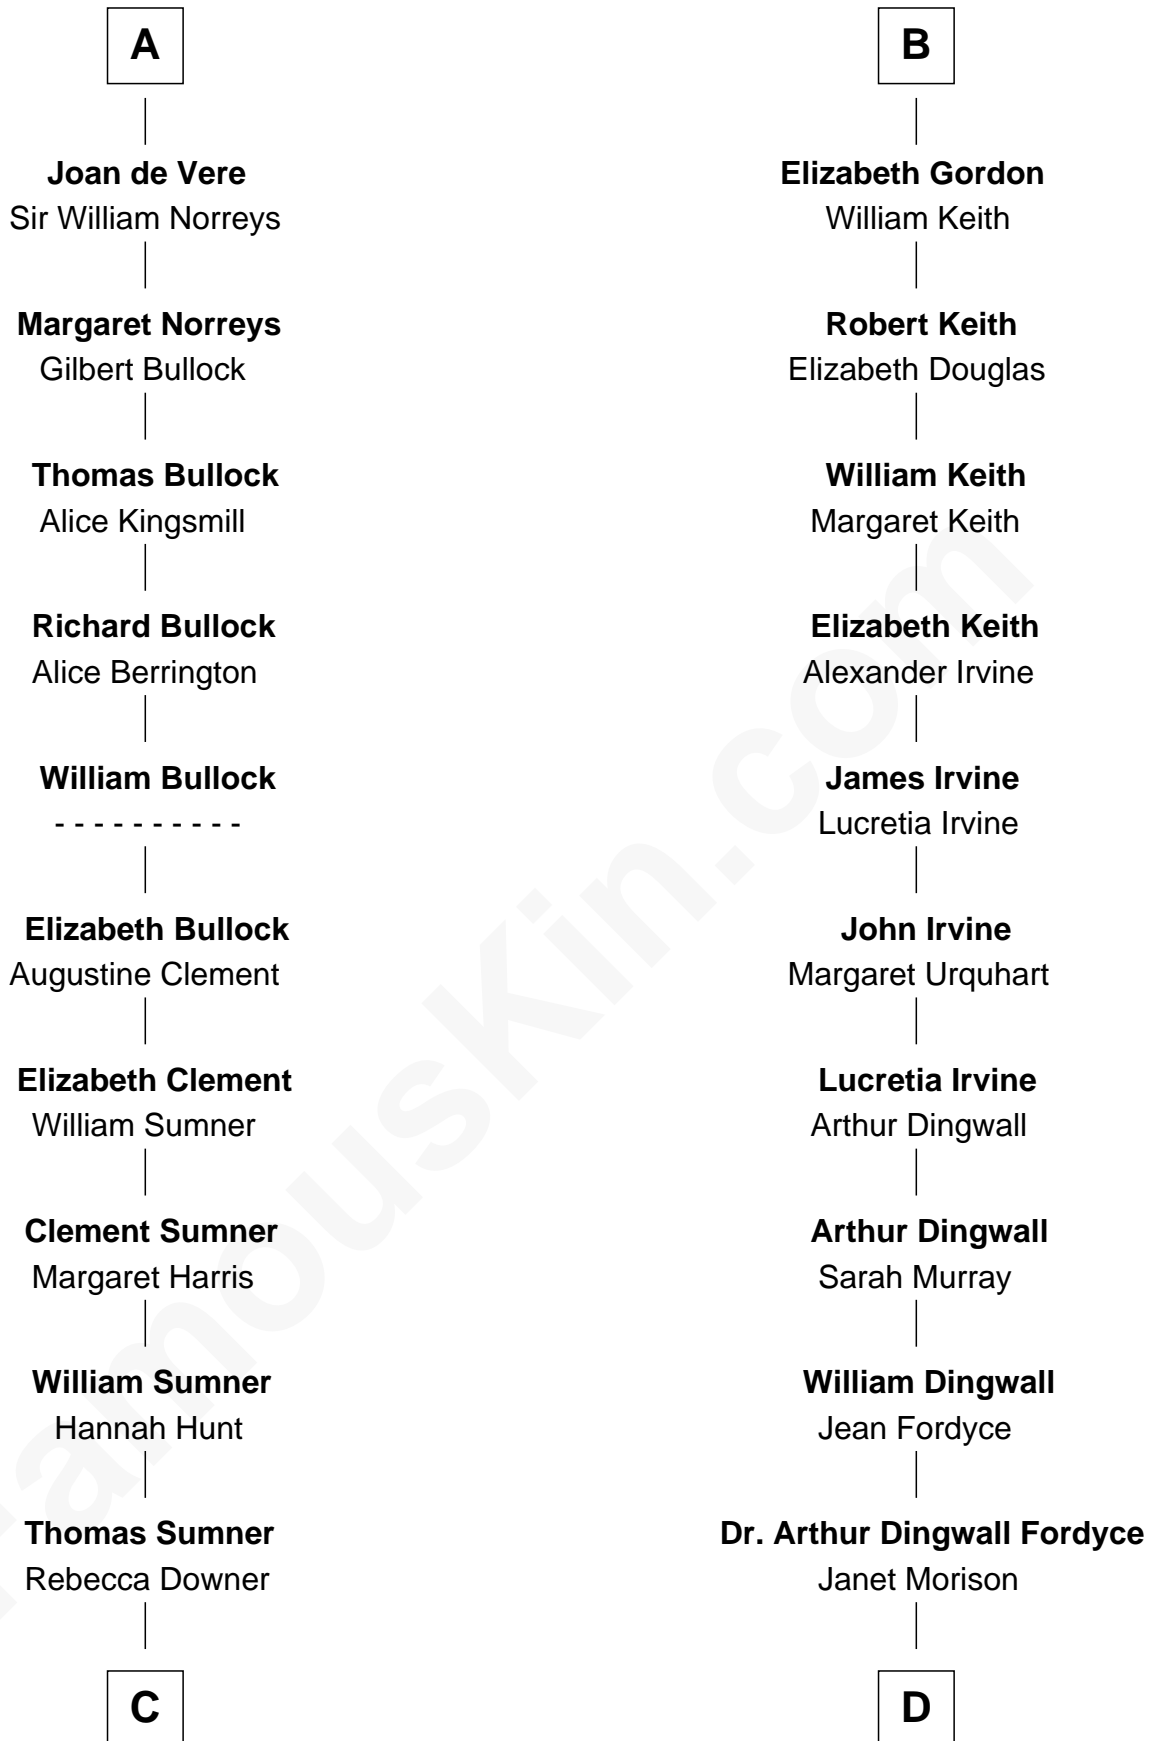

FamousKin.com Relationship Chart of

Alan Ladd

Movie Actor

21st cousin of

Alan Turing

WWII Codebreaker of Nazi Enigma Machine

John Fitzalan
Isabel de Mortimer

C

Sylvia Americana Sumner

Abram Shotwell

Nancy Shotwell

Alvaro Ladd

Oscar F. Ladd

Julia Henrietta Meigs

Alan Harwood Ladd

Selina Raleigh