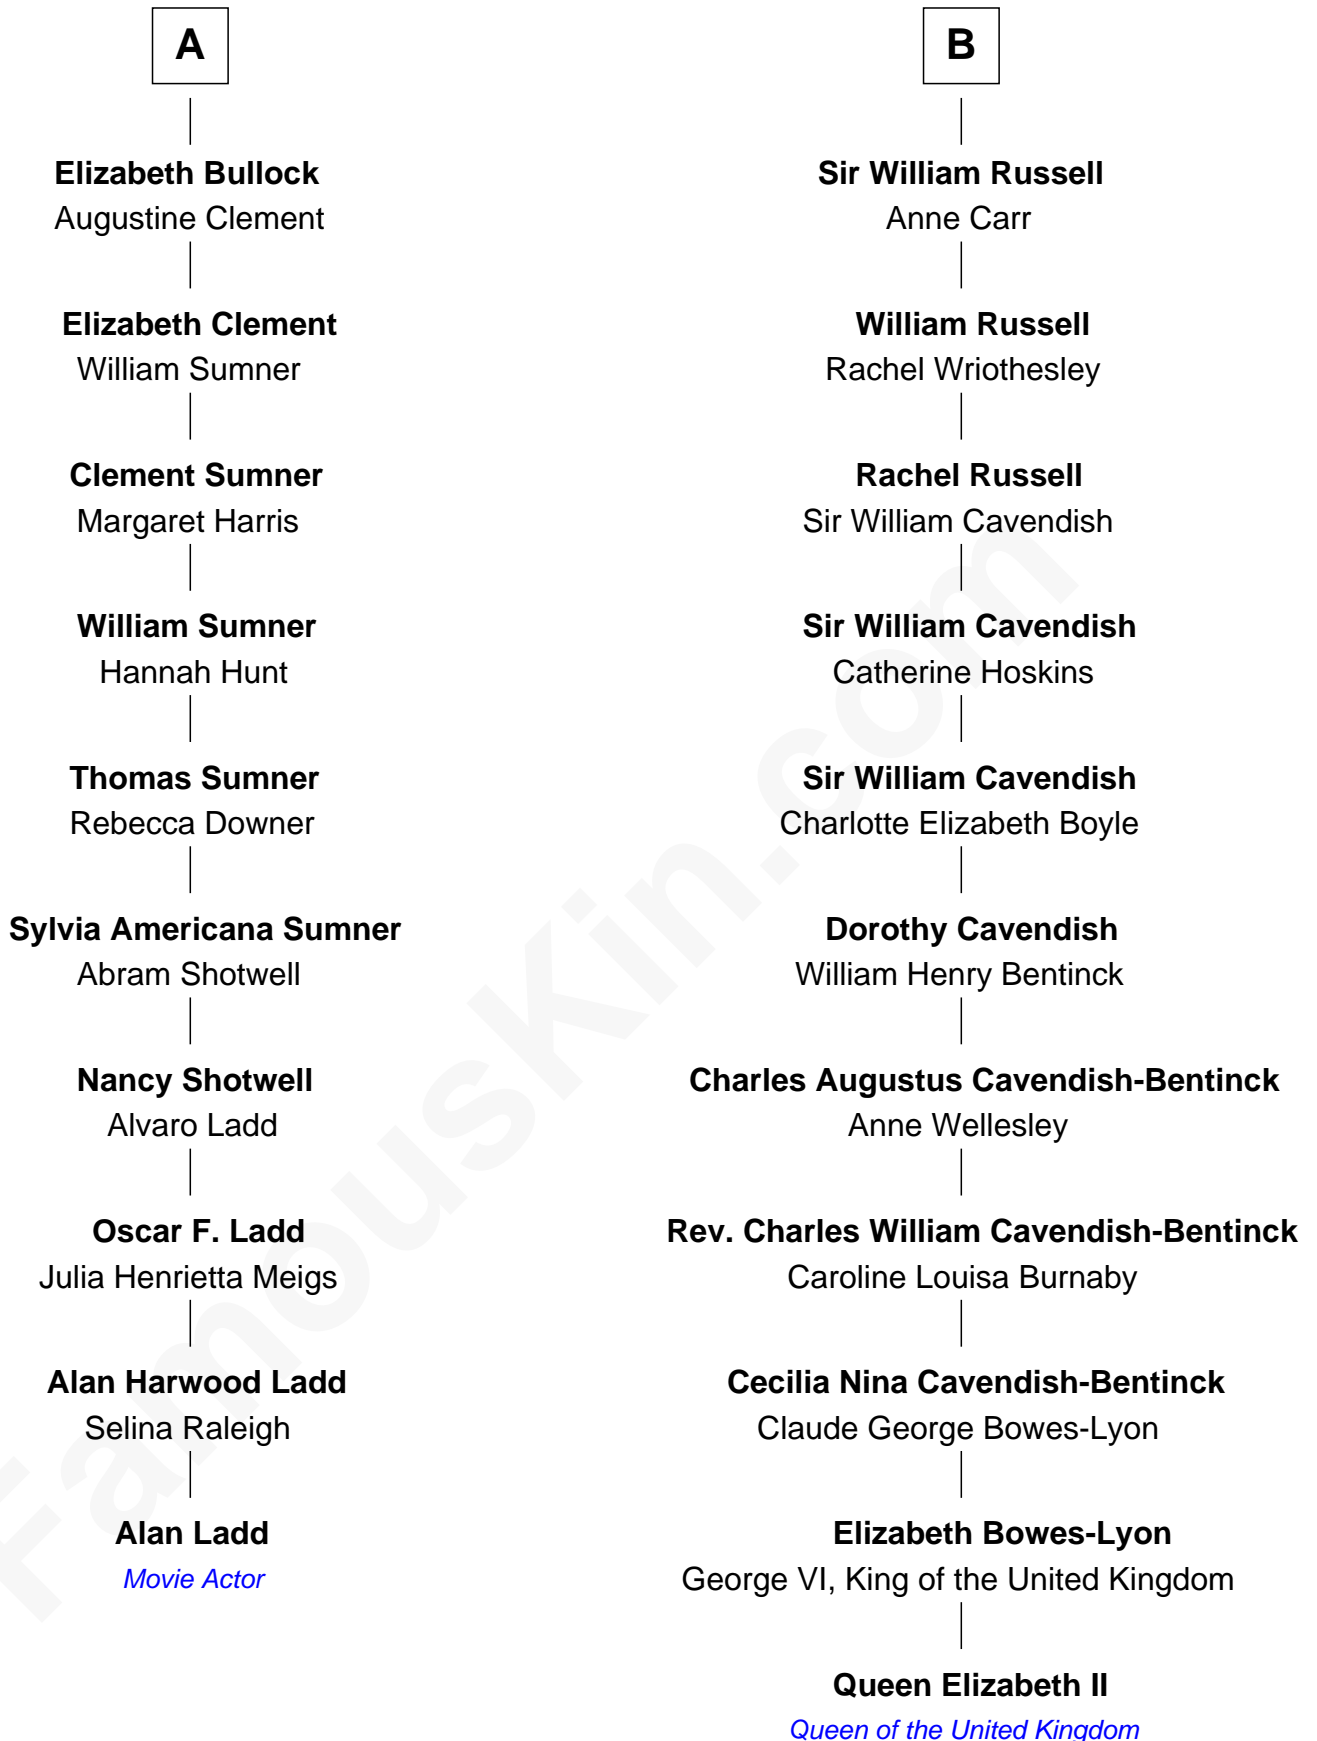

FamousKin.com Relationship Chart of

Alan Ladd
Movie Actor

16th cousin 1 time removed of

Queen Elizabeth II
Queen of the United Kingdom

Elizabeth II photo by [Eric Draper](#)