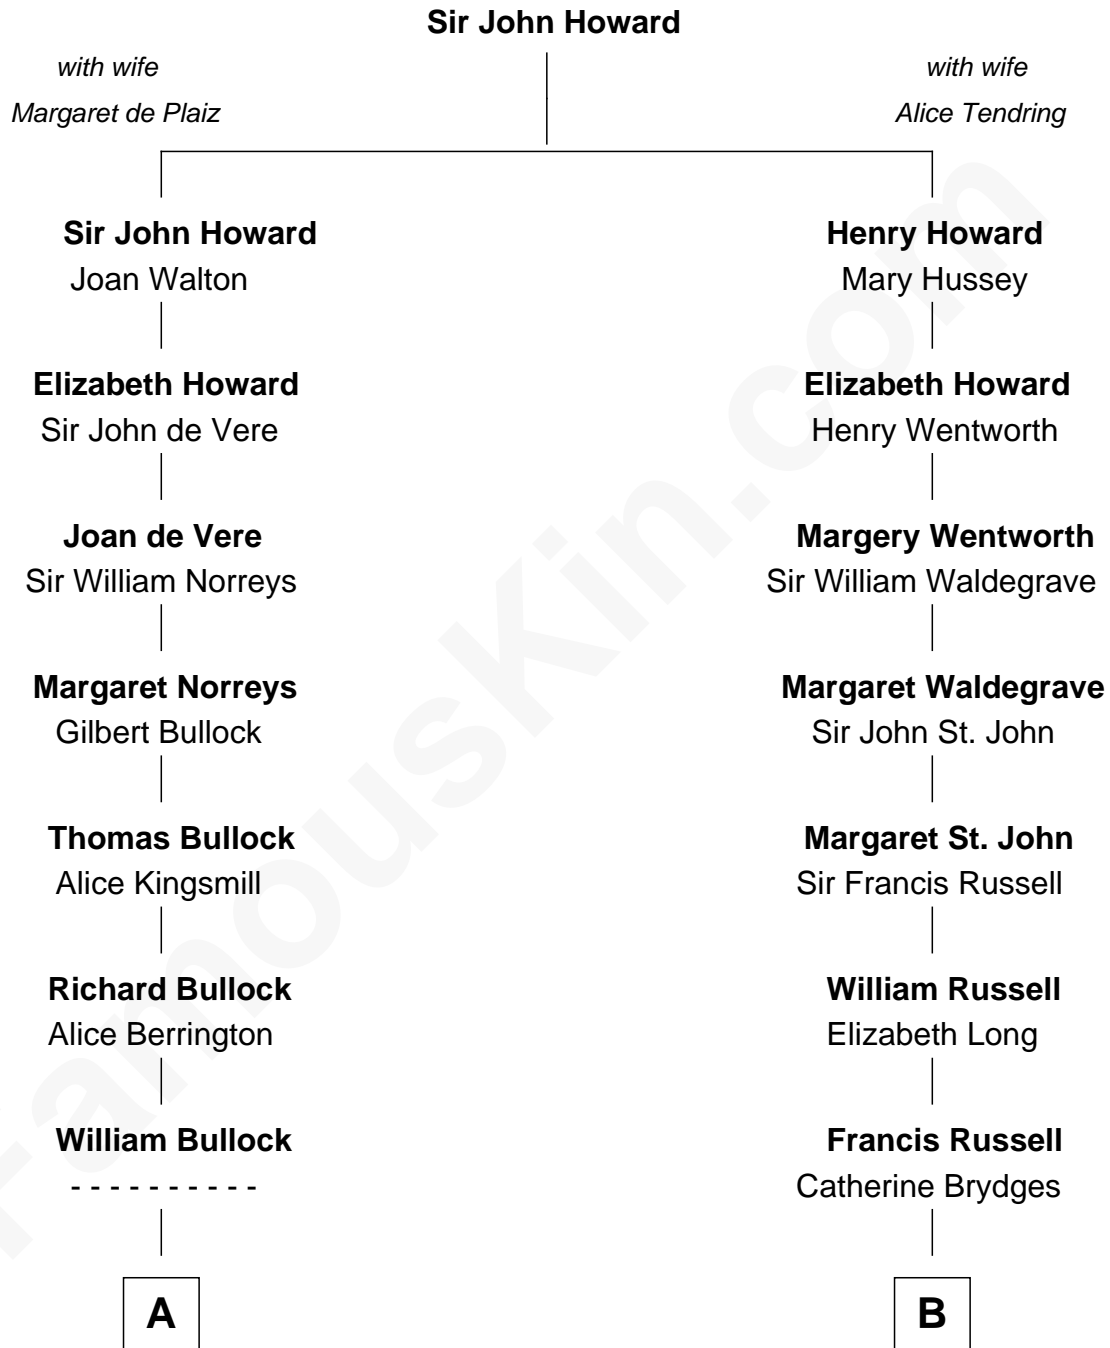

FamousKin.com Relationship Chart of

Alan Ladd
Movie Actor

16th cousin 1 time removed of

Queen Elizabeth II
Queen of the United Kingdom

Elizabeth II photo by [Eric Draper](#)