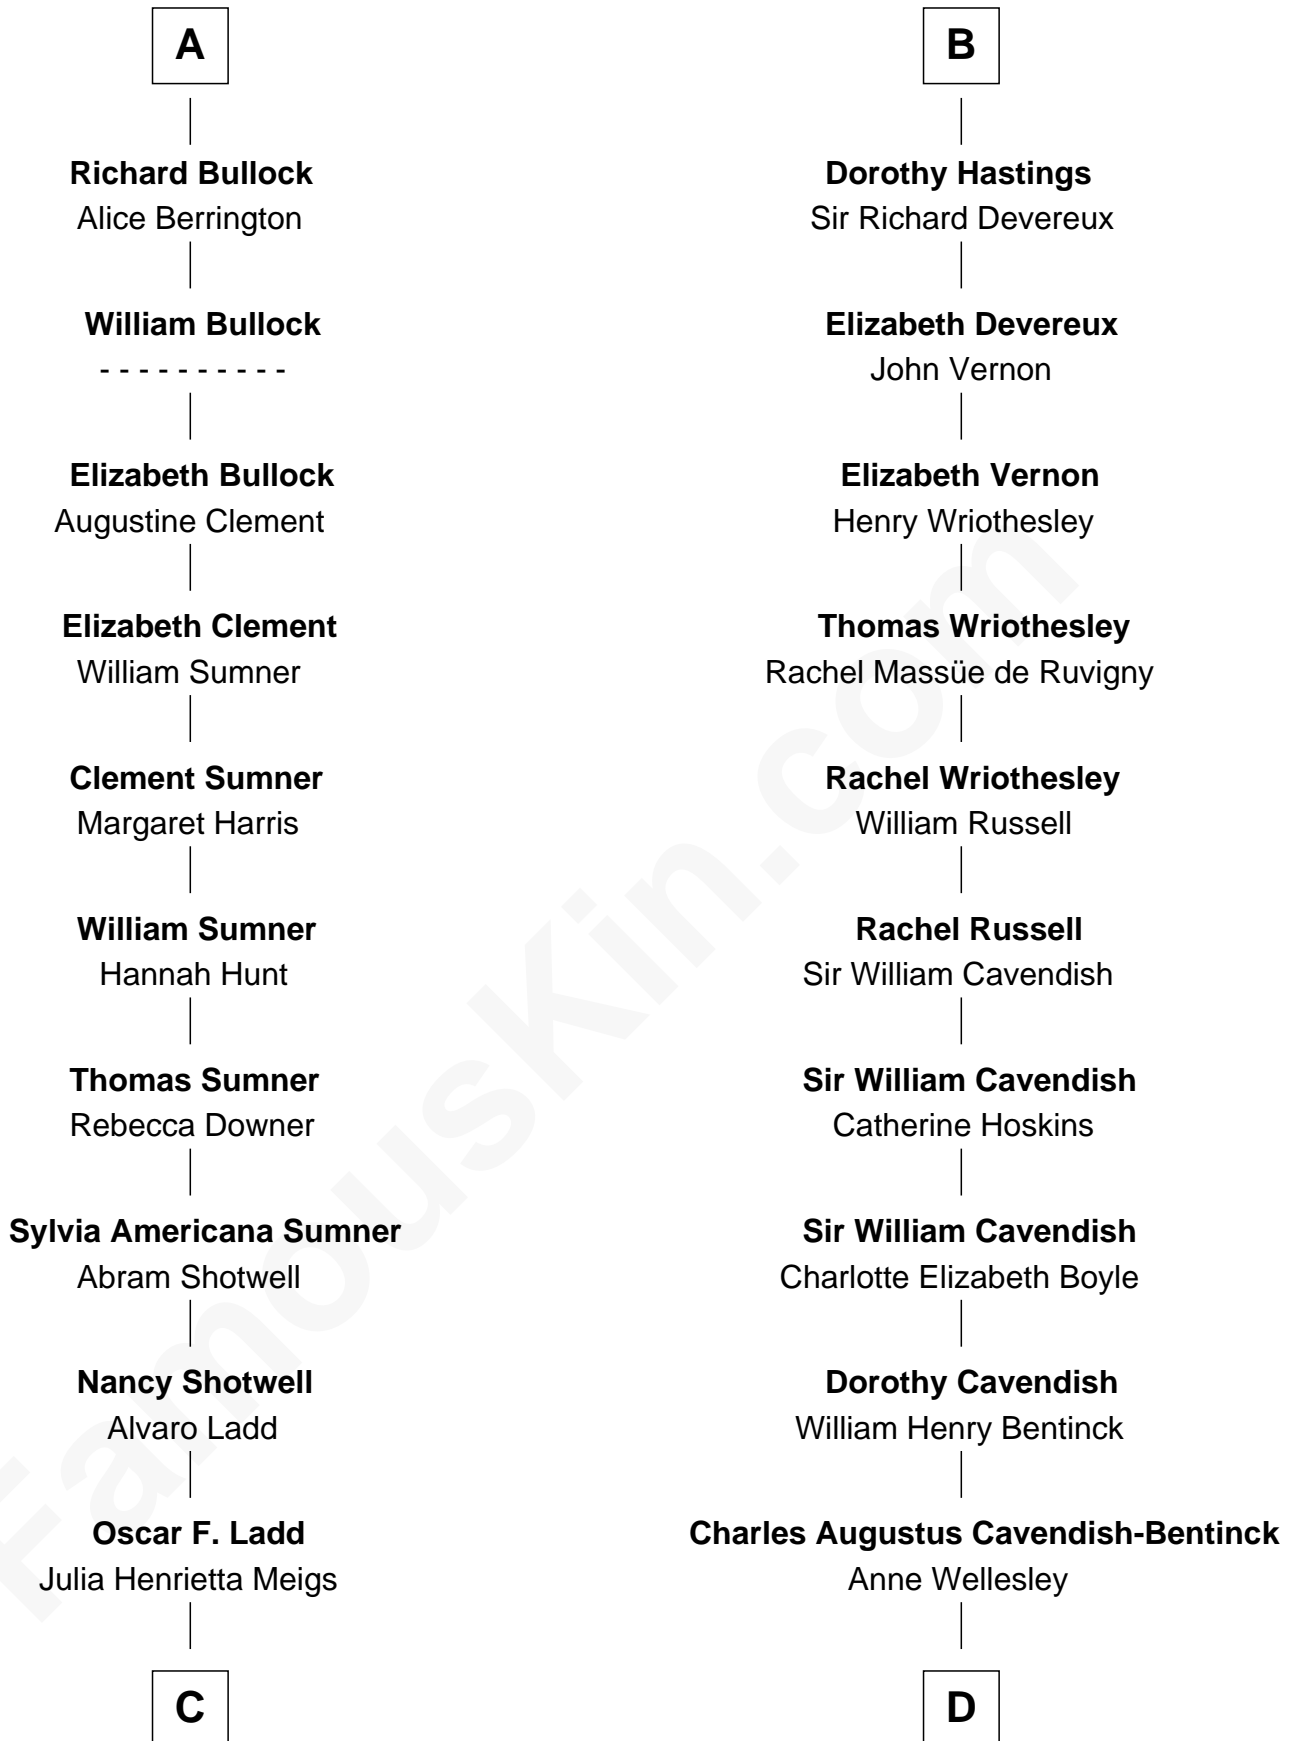

FamousKin.com Relationship Chart of

Alan Ladd
Movie Actor

18th cousin 2 times removed of

Queen Elizabeth II
Queen of the United Kingdom

William de Montagu
Katherine de Grandison

Sibyl de Montagu
Sir Edmund Fitzalan

Philippe Fitzalan
Sir Richard Sergeaux

Alice Sergeaux
Sir Richard de Vere

Sir John de Vere
Elizabeth Howard

Joan de Vere
Sir William Norreys

Margaret Norreys
Gilbert Bullock

Thomas Bullock
Alice Kingsmill

A

Philippa de Montagu
Sir Roger de Mortimer

Edmund Mortimer
Philippa Plantagenet

Elizabeth Mortimer
Sir Henry Percy

Sir Henry Percy
Eleanor Neville

Anne Percy
Sir Thomas Hungerford

Mary Hungerford
Sir Edward Hastings

Sir George Hastings
Anne Stafford

B

Elizabeth II photo by [Eric Draper](#)