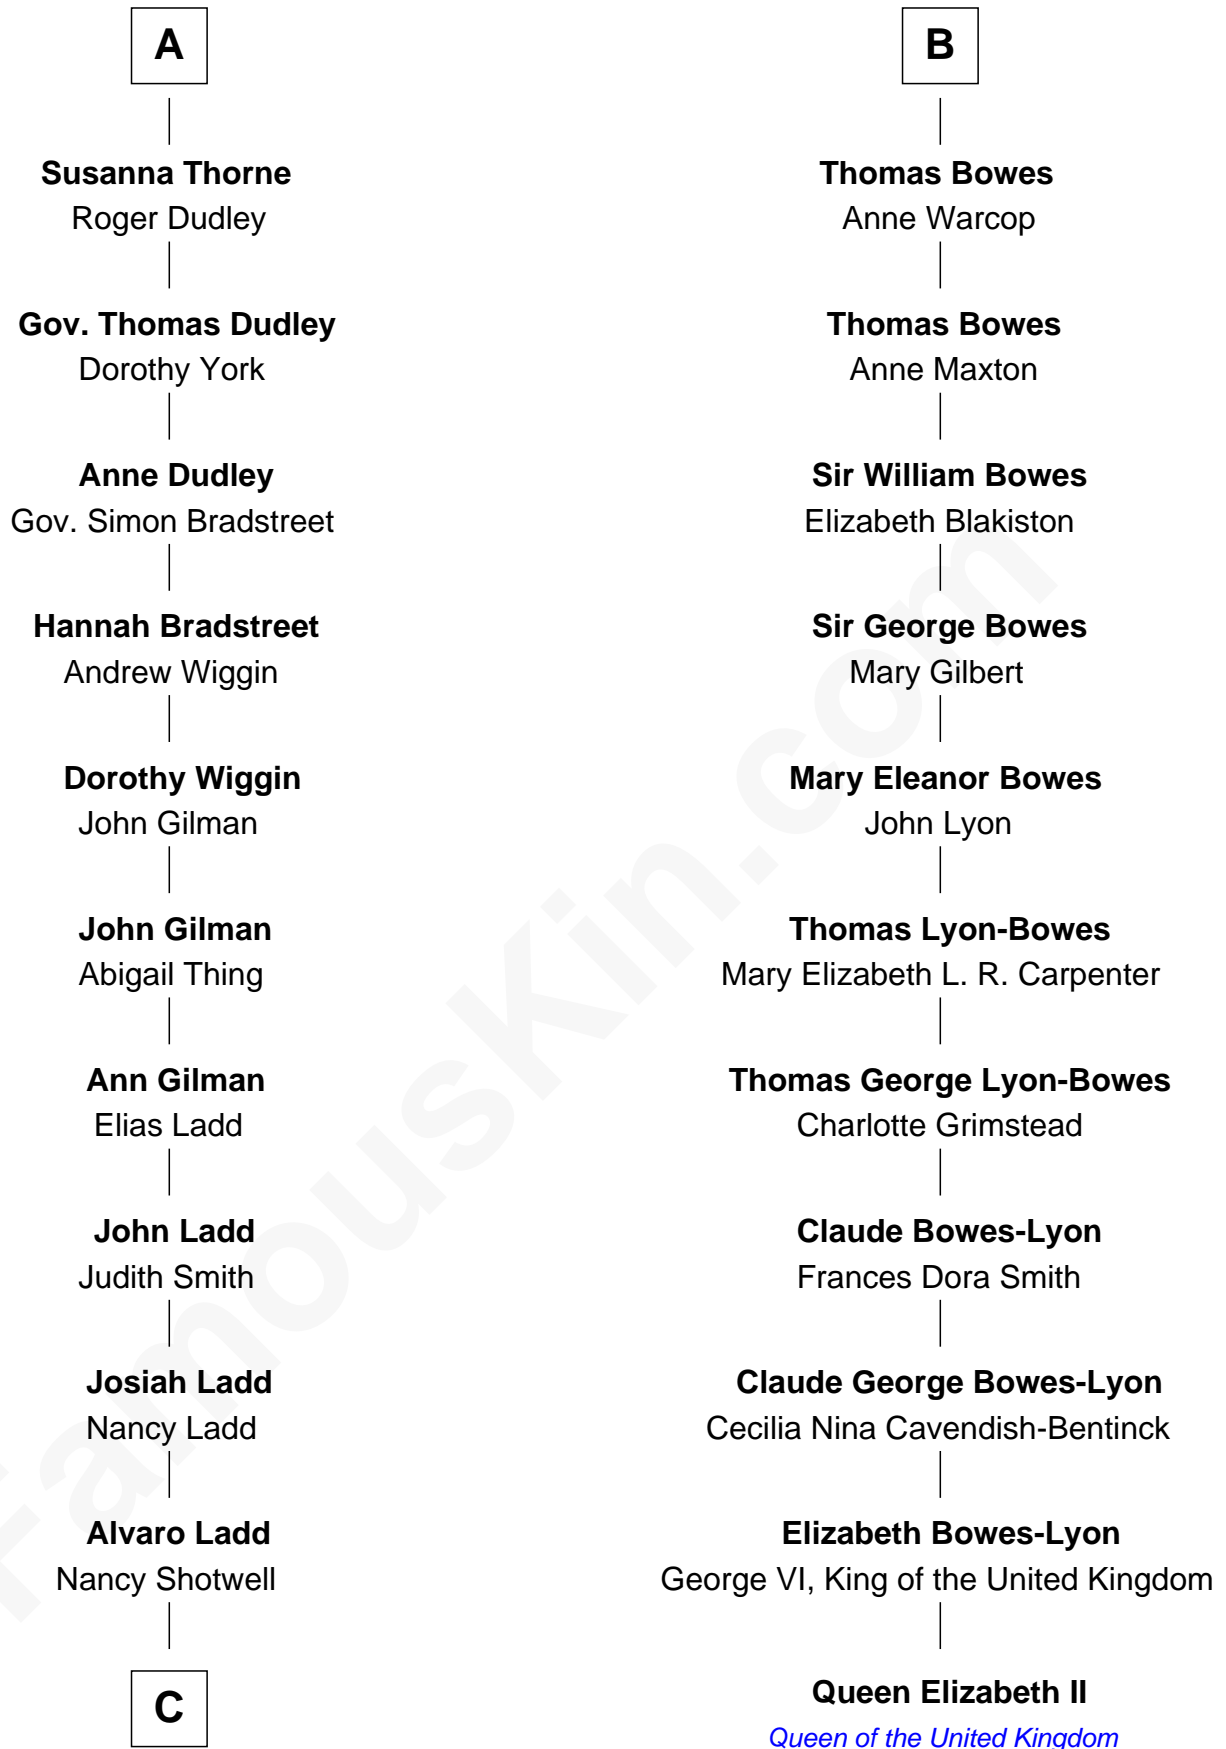

FamousKin.com Relationship Chart of

Alan Ladd
Movie Actor

17th cousin 2 times removed of

Queen Elizabeth II
Queen of the United Kingdom

Sir John Grey
Avice Marmion

Maud Grey
Sir Thomas Harcourt

Sir Thomas Harcourt
Jane Fraunceys

Sir Richard Harcourt
Edith St. Clair

Alice Harcourt
William Bessiles

Elizabeth Bessiles
Richard Fettiplace

Anne Fettiplace
Edward Purefoy

Mary Purefoy
Thomas Thorne

A

Sir Robert Grey
Lora de St. Quintin

Elizabeth Grey
Henry FitzHugh

Sir William FitzHugh
Margery Willoughby

Maud FitzHugh
Sir William Bowes

Sir Ralph Bowes
Margery Conyers

Richard Bowes
Elizabeth Aske

Sir George Bowes
Jane Talbot

B

C

—
Oscar F. Ladd
Julia Henrietta Meigs