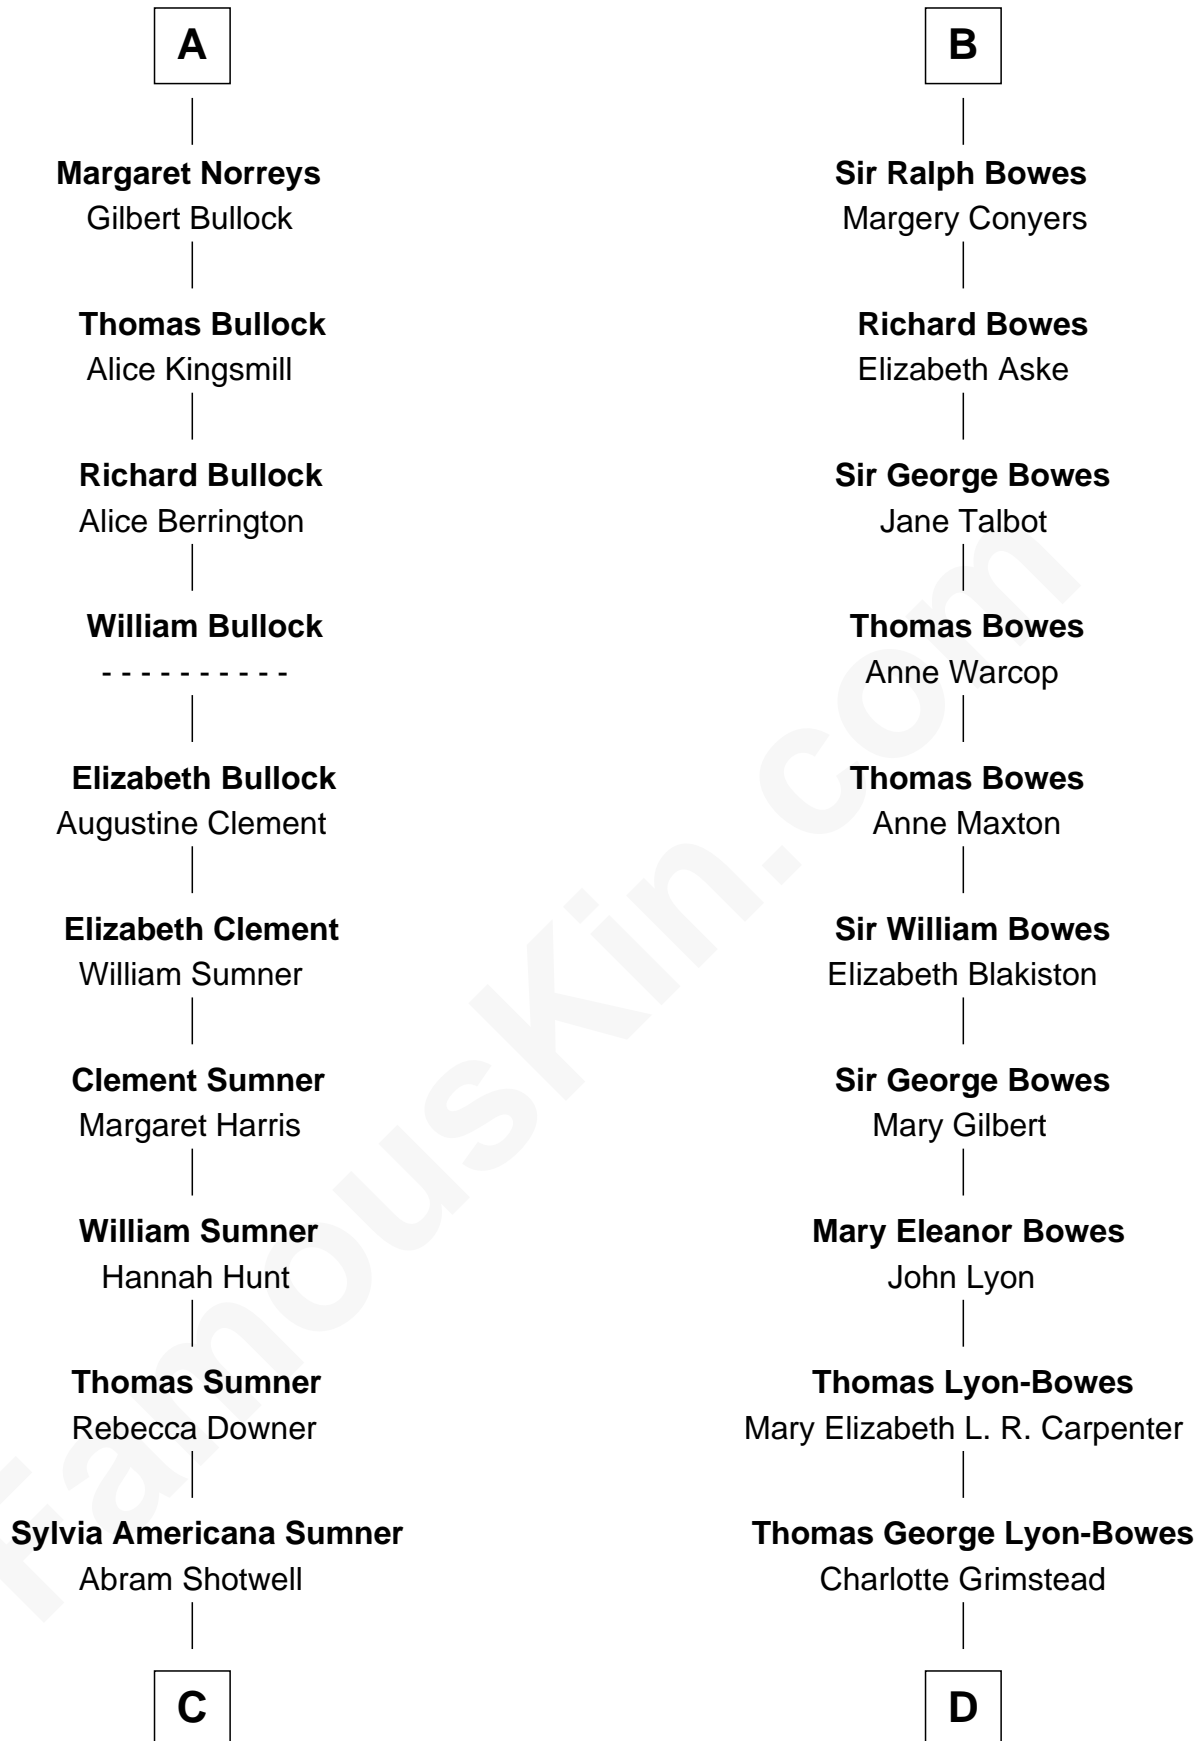

FamousKin.com Relationship Chart of

Alan Ladd

Movie Actor

20th cousin of

Queen Elizabeth II

Queen of the United Kingdom

Sir Walter FitzRobert

Ida Longespee

Sir Robert FitzWalter

Eleanor de Ferrers

Sir Robert FitzWalter

Joan de Multon

Sir John FitzWalter

Eleanor de Percy

Alice FitzWalter

Aubrey de Vere

William de Odingsells

Margaret de Oddingseles

Sir John de Grey

Sir John Grey

Avice Marmion

Sir Robert Grey

Lora de St. Quintin

Elizabeth Grey

Henry FitzHugh

Sir William FitzHugh

Margery Willoughby

Maud FitzHugh

Sir William Bowes

B

Elizabeth II photo by [Eric Draper](#)