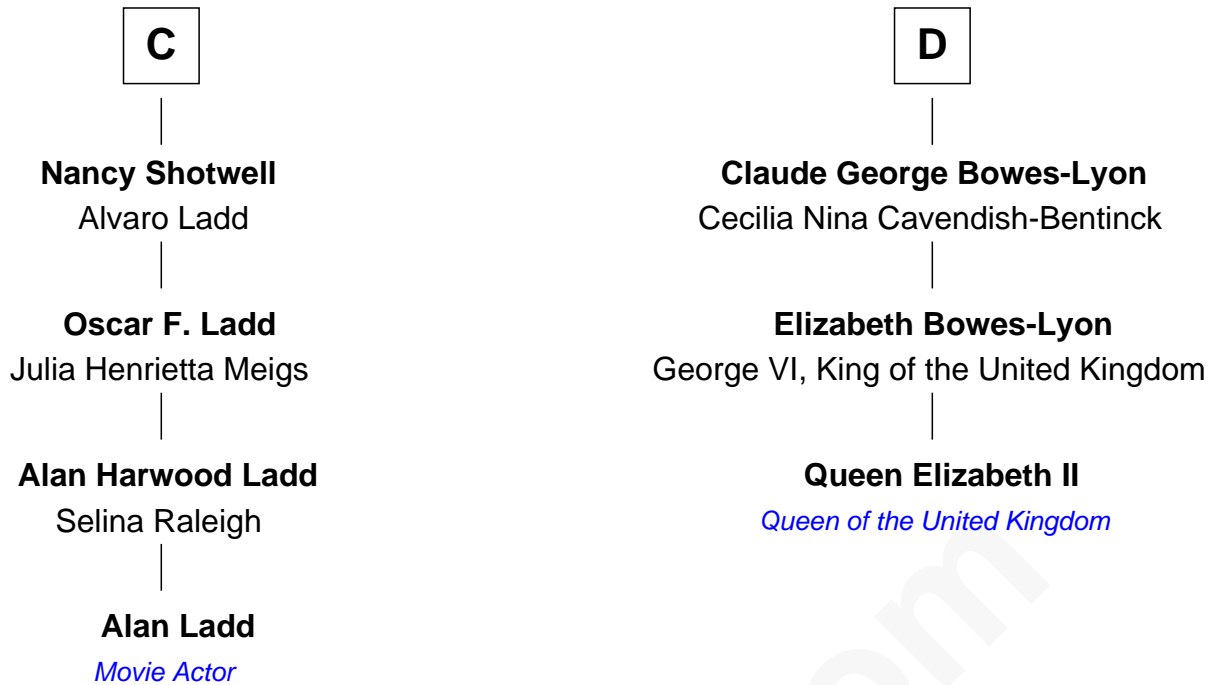

Elizabeth II photo by [Eric Draper](#)