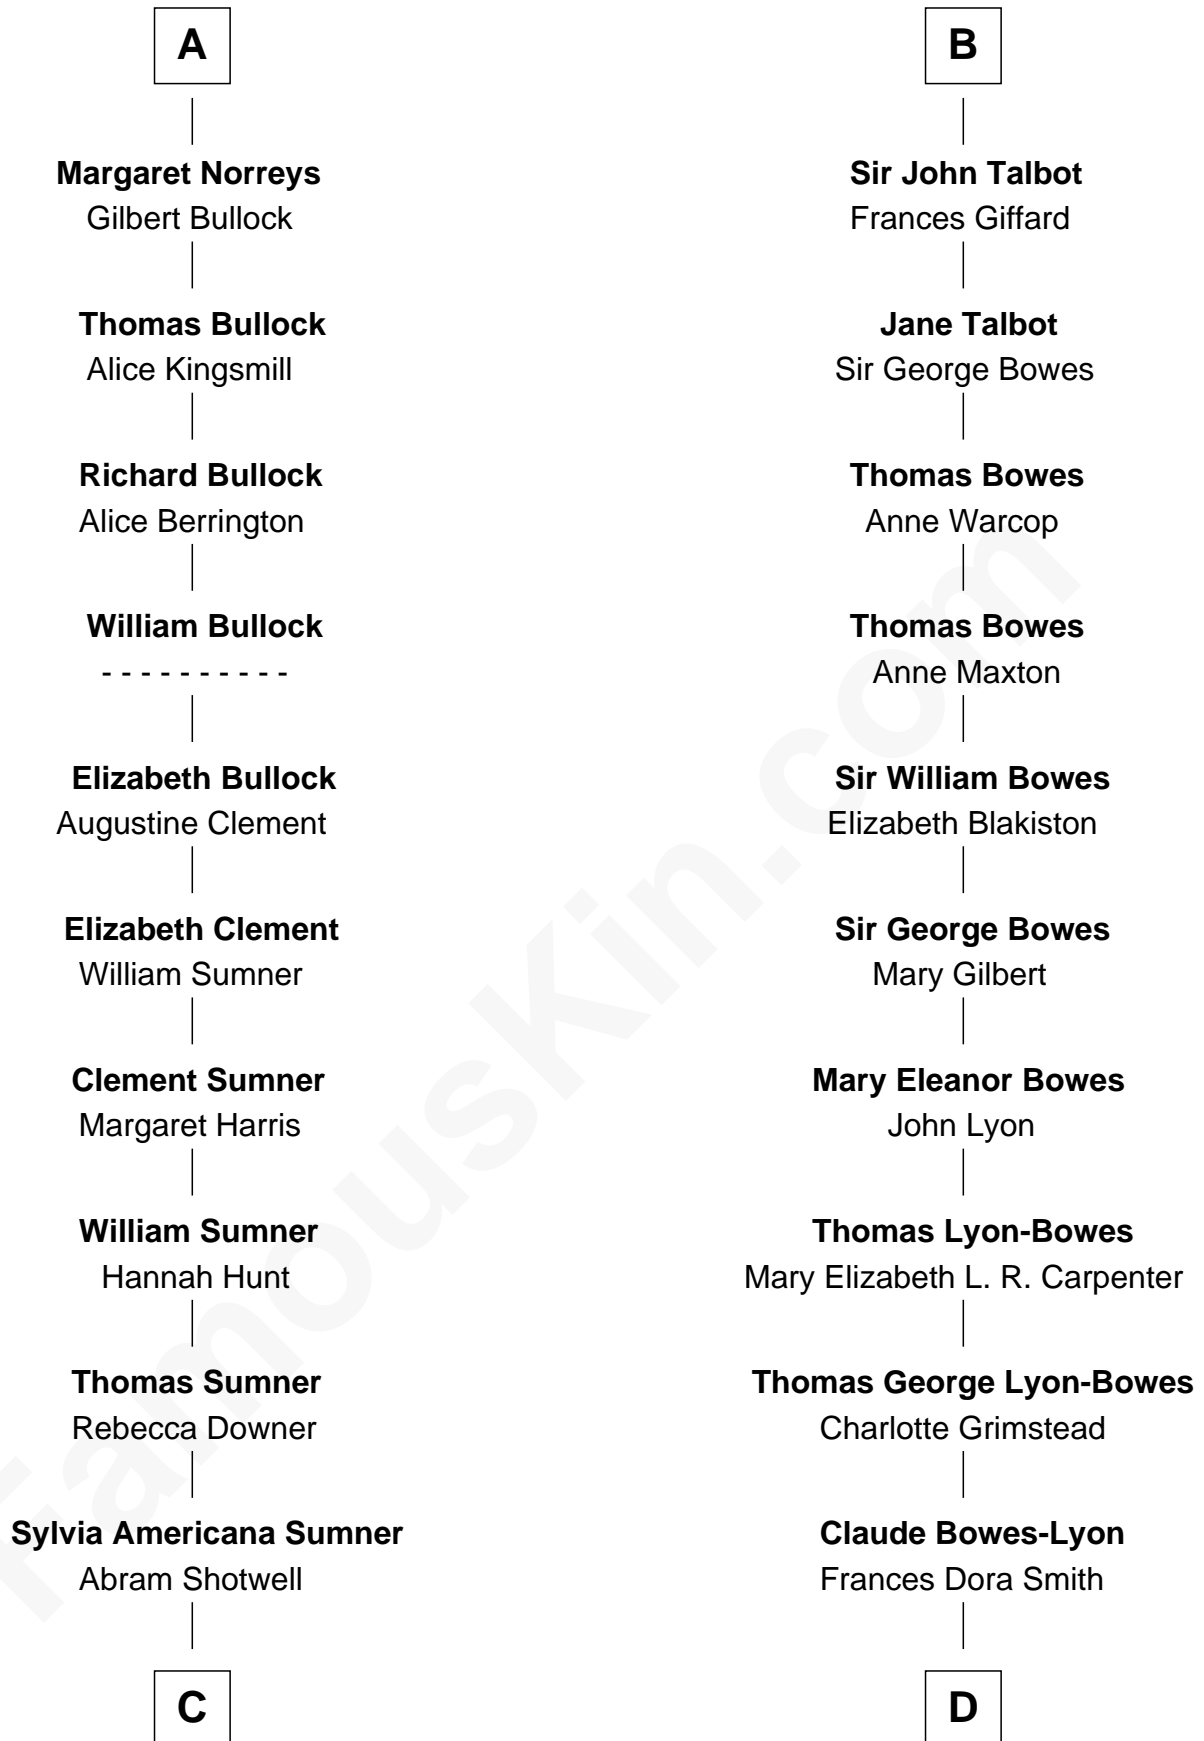

FamousKin.com Relationship Chart of

Alan Ladd
Movie Actor

19th cousin 1 time removed of

Queen Elizabeth II
Queen of the United Kingdom

Sir Richard de Burgh
Margaret - - - - -

Eleanor de Burgh
Sir Thomas de Multon

Joan de Multon
Sir Robert FitzWalter

Sir John FitzWalter
Eleanor de Percy

Alice FitzWalter
Aubrey de Vere

Sir Richard de Vere
Alice Sergeaux

Sir John de Vere
Elizabeth Howard

Joan de Vere
Sir William Norreys

A

Joan de Burgh
Sir John Darcy

Elizabeth Darcy
James le Boteler

James Butler
Anne de Welles

James Butler
Joan Beauchamp

Elizabeth Butler
John Talbot

Sir Gilbert Talbot
Audrey Cotton

Sir John Talbot
Margaret Troutbeck

B

Elizabeth II photo by [Eric Draper](#)