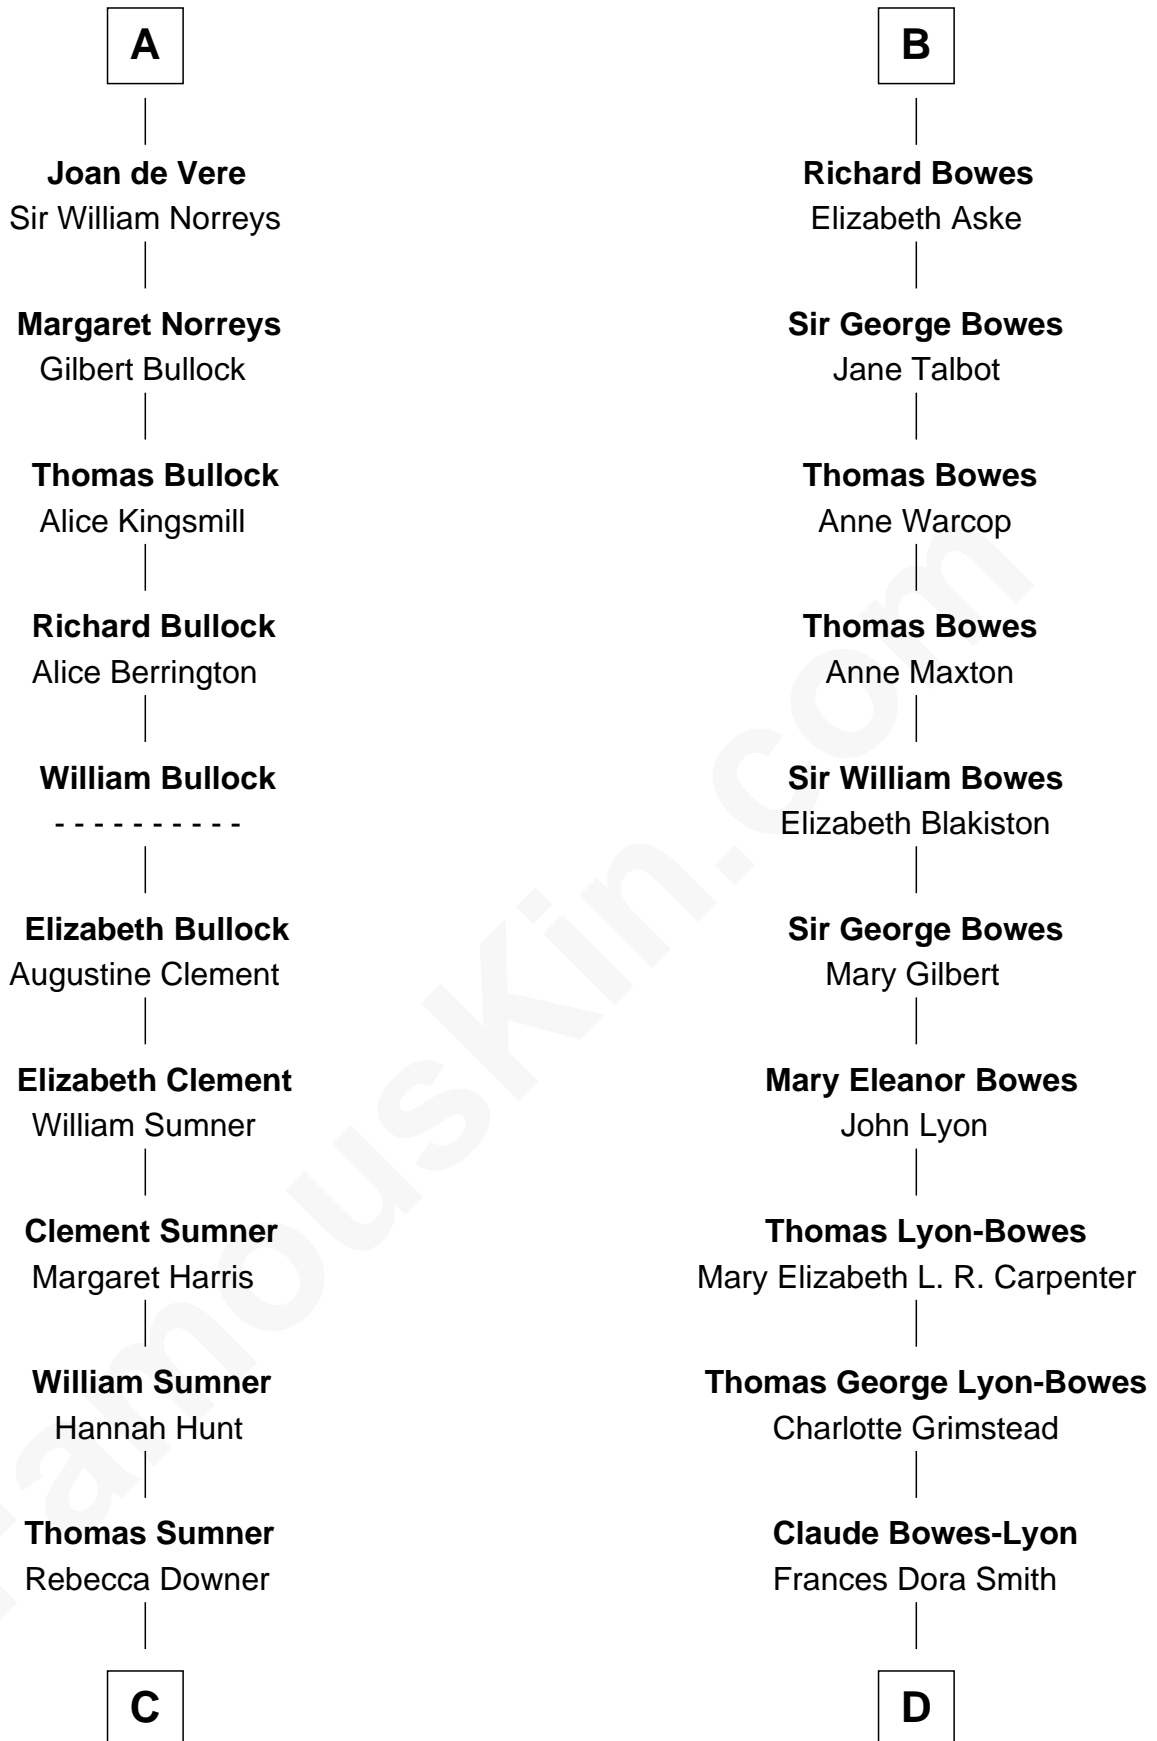

# FamousKin.com Relationship Chart of

**Alan Ladd**  
*Movie Actor*

19th cousin 2 times removed of

**Queen Elizabeth II**  
*Queen of the United Kingdom*

**John Fitzalan**  
Isabel de Mortimer

Elizabeth II photo by [Eric Draper](#)