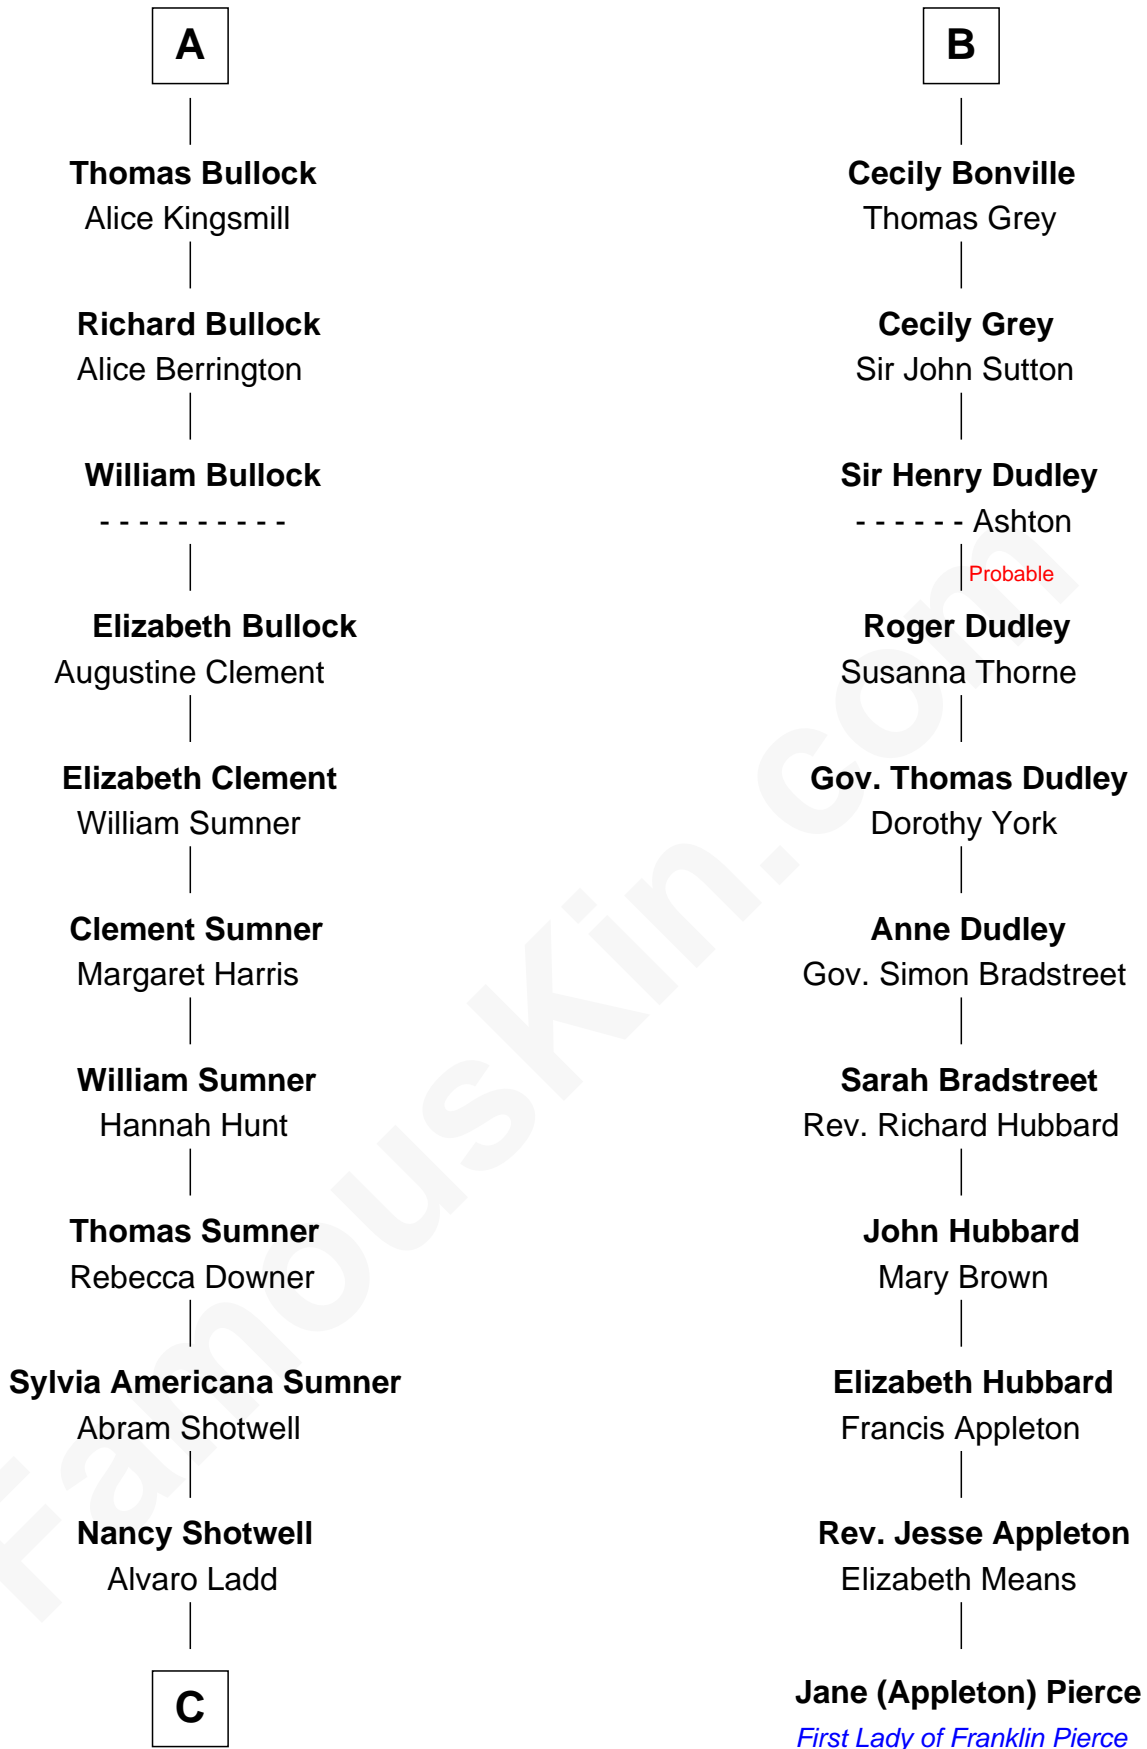

# FamousKin.com Relationship Chart of

**Alan Ladd**  
*Movie Actor*

17th cousin 2 times removed of

**Jane (Appleton) Pierce**  
*First Lady of President Franklin Pierce*

**C**

**Oscar F. Ladd**  
Julia Henrietta Meigs

**Alan Harwood Ladd**  
Selina Raleigh

**Alan Ladd**  
*Movie Actor*

FamousKin.com