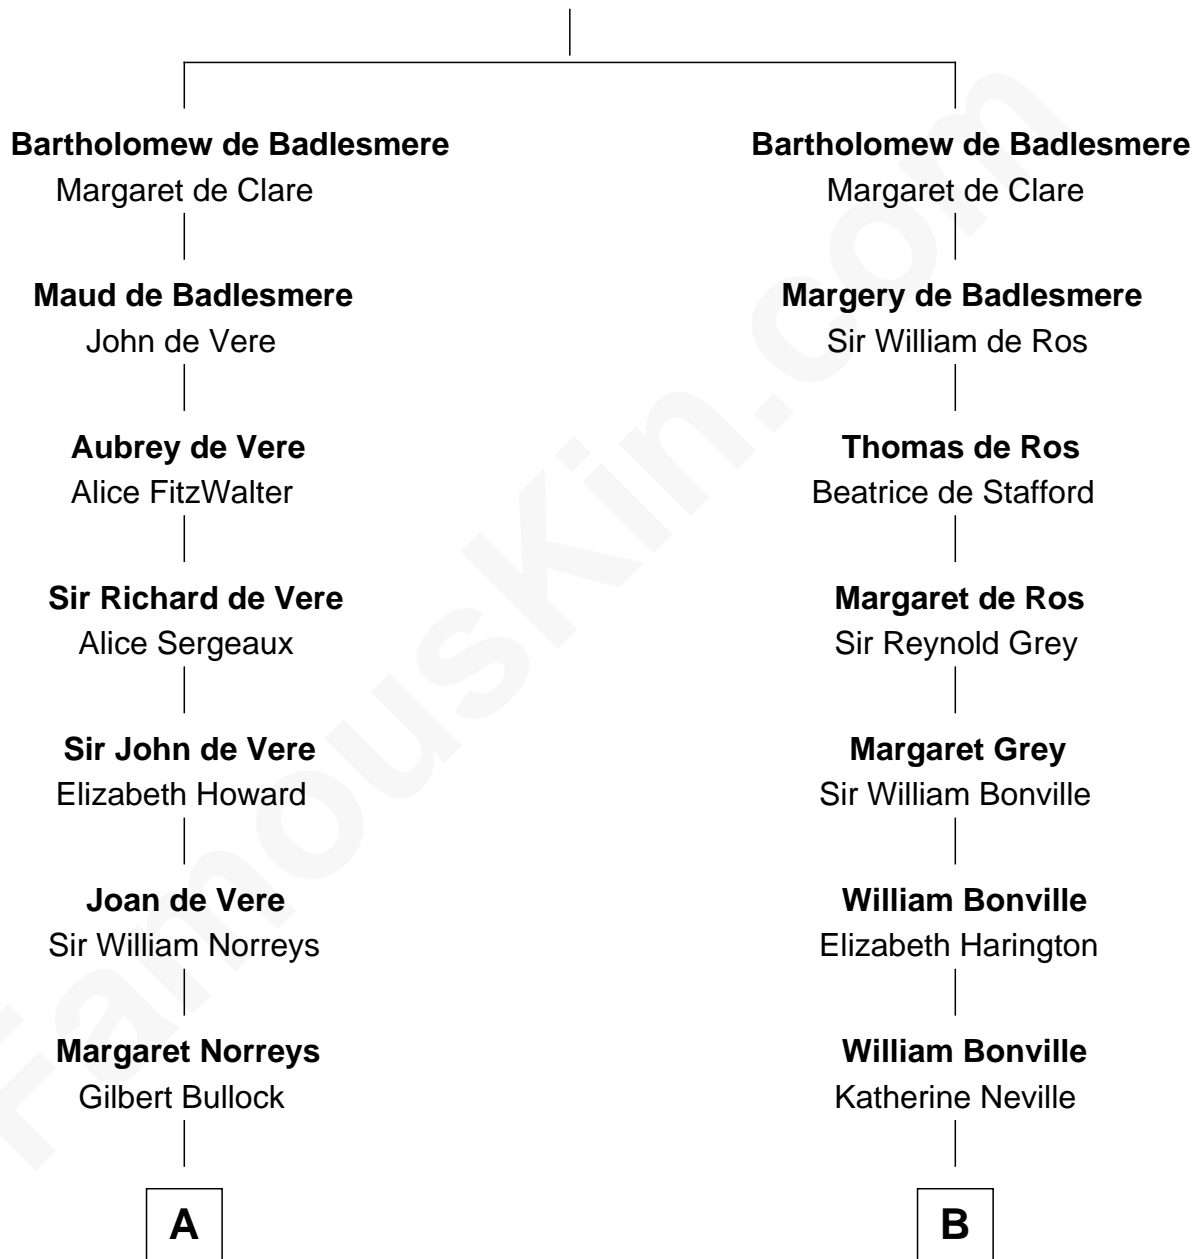

# FamousKin.com Relationship Chart of

**Alan Ladd**  
*Movie Actor*

17th cousin 2 times removed of

**Jane (Appleton) Pierce**  
*First Lady of President Franklin Pierce*

**Gunselm de Badlesmere**

**C**

**Oscar F. Ladd**  
Julia Henrietta Meigs

**Alan Harwood Ladd**  
Selina Raleigh

**Alan Ladd**  
*Movie Actor*

FamousKin.com