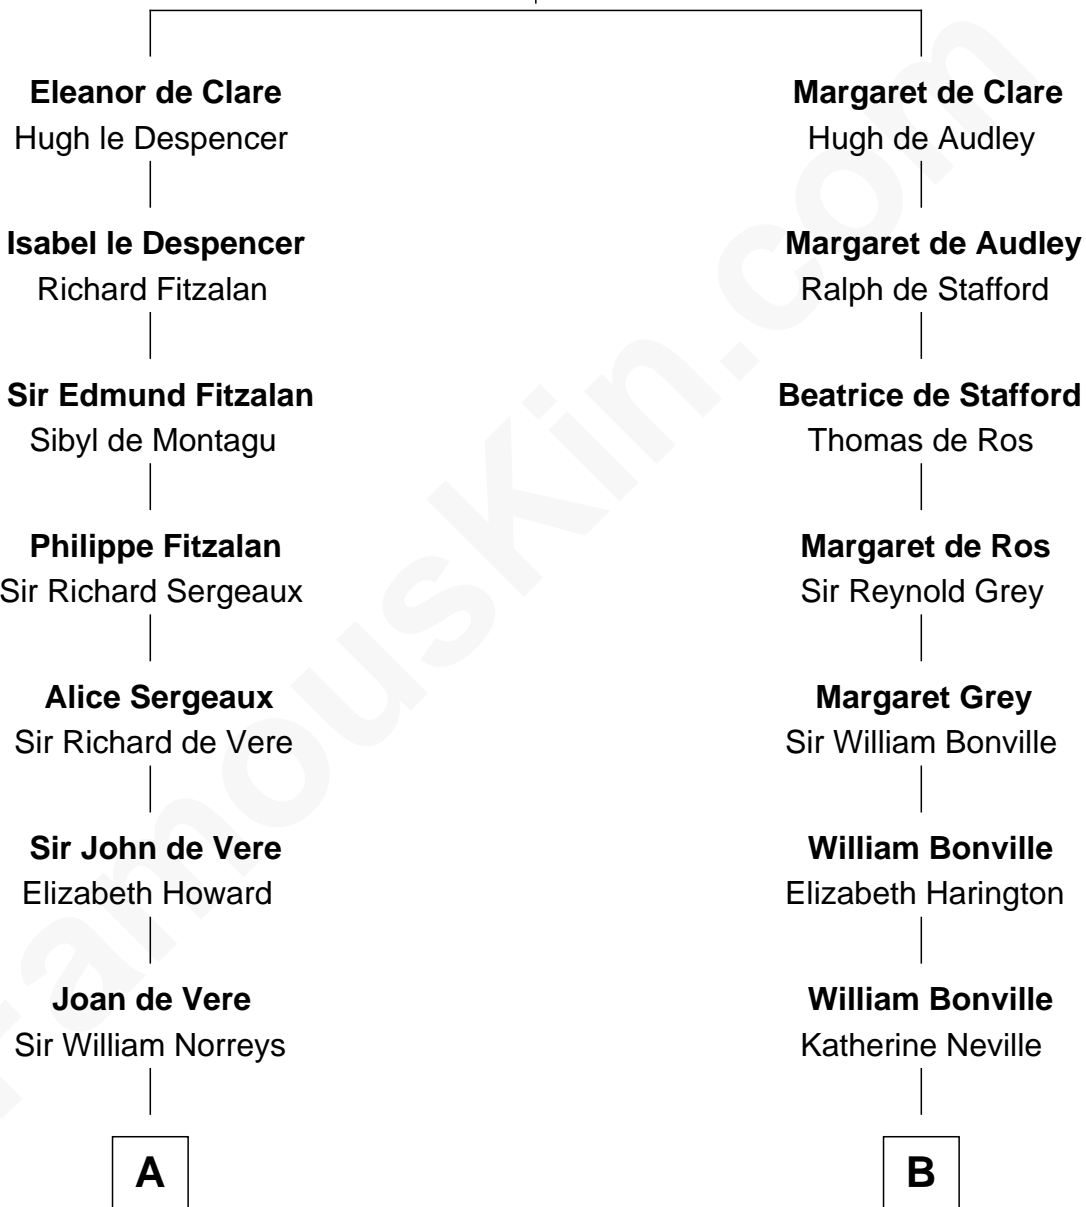

FamousKin.com Relationship Chart of

Alan Ladd
Movie Actor

17th cousin 3 times removed of

Jane (Appleton) Pierce
First Lady of President Franklin Pierce

Sir Gilbert de Clare
Joan of Acre

C

—
Nancy Shotwell

Alvaro Ladd

—
Oscar F. Ladd

Julia Henrietta Meigs

—
Alan Harwood Ladd

Selina Raleigh

—
Alan Ladd

Movie Actor

FamousKin.com