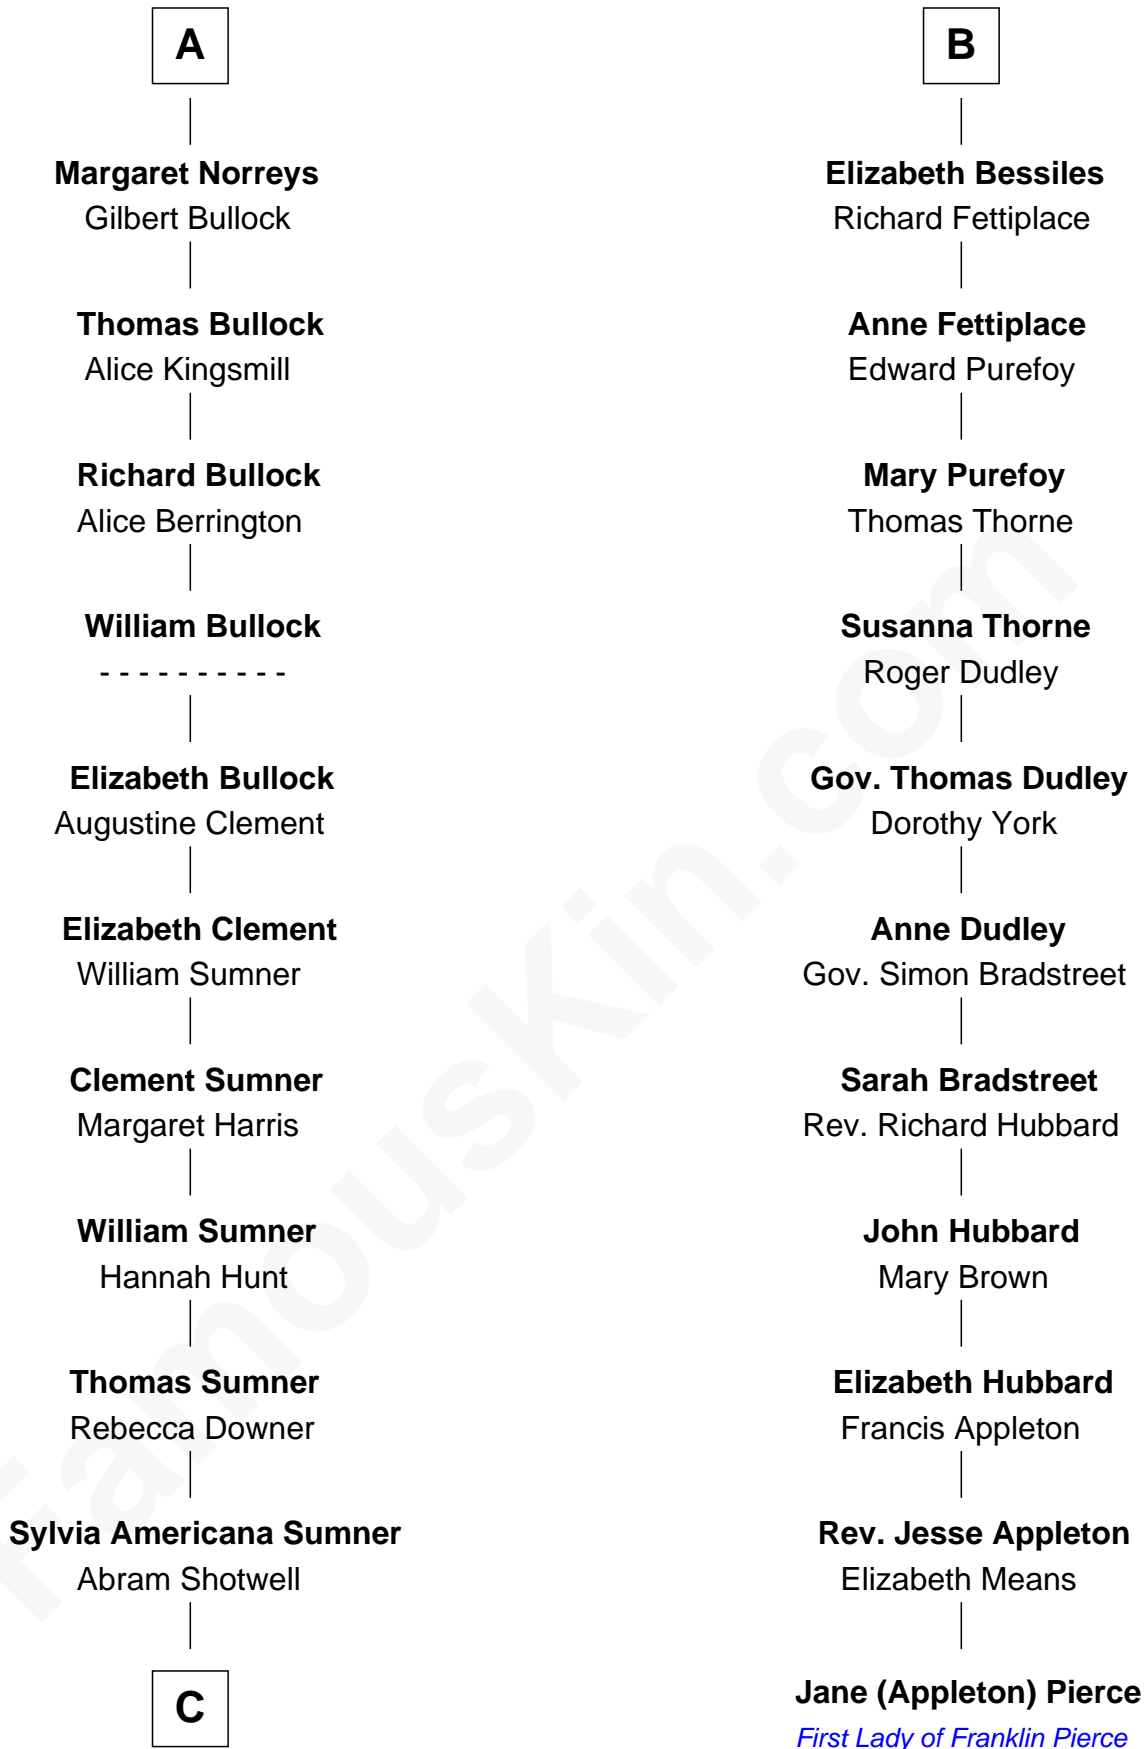

FamousKin.com Relationship Chart of

Alan Ladd
Movie Actor

17th cousin 3 times removed of

Jane (Appleton) Pierce
First Lady of President Franklin Pierce

C

—
Nancy Shotwell

Alvaro Ladd

—
Oscar F. Ladd

Julia Henrietta Meigs

—
Alan Harwood Ladd

Selina Raleigh

—
Alan Ladd

Movie Actor

FamousKin.com