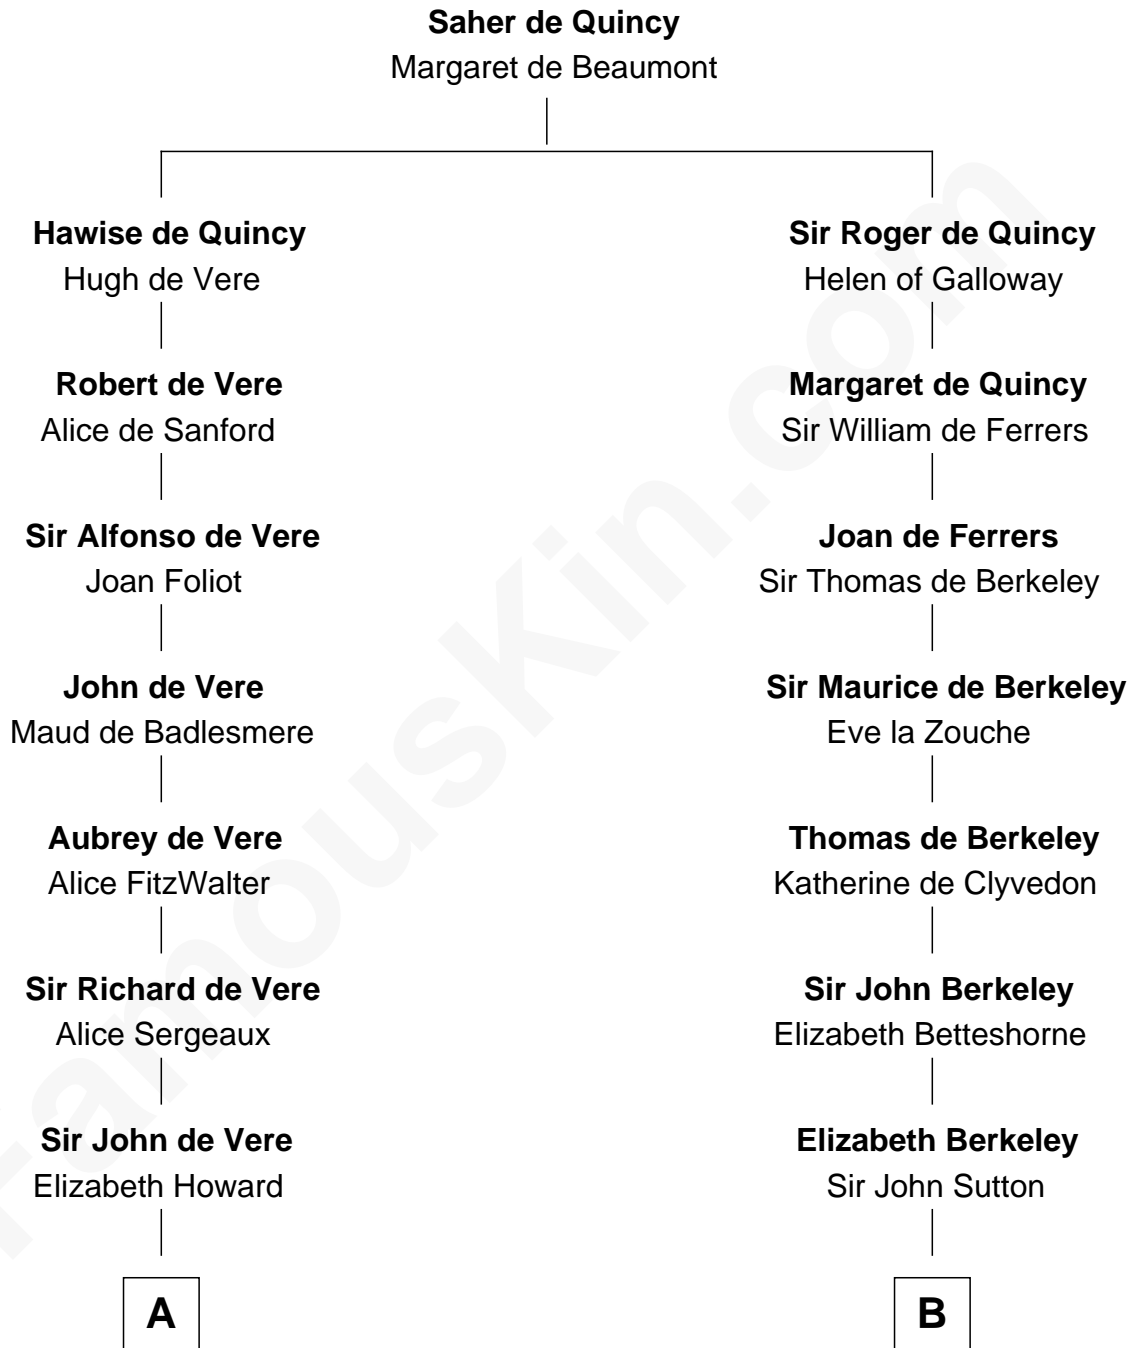

FamousKin.com Relationship Chart of

Alan Ladd
Movie Actor

18th cousin 3 times removed of

Jane (Appleton) Pierce
First Lady of President Franklin Pierce

FamousKin.com