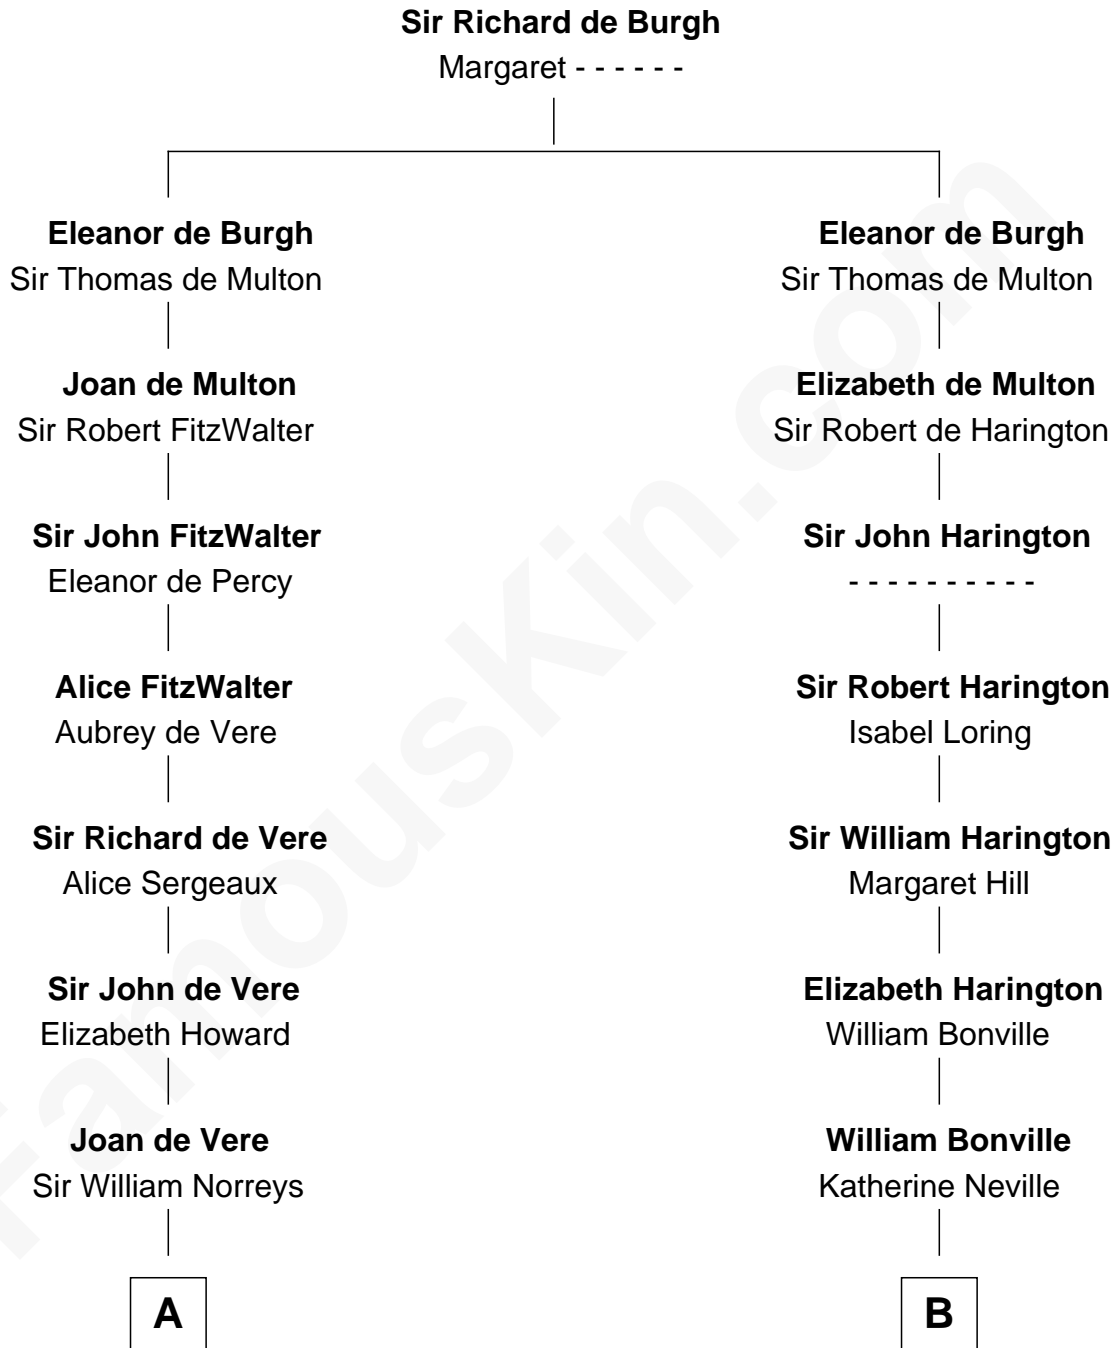

# FamousKin.com Relationship Chart of

**Alan Ladd**  
Movie Actor

17th cousin 3 times removed of

**Jane (Appleton) Pierce**  
First Lady of President Franklin Pierce

**C**

—  
**Nancy Shotwell**

Alvaro Ladd

—  
**Oscar F. Ladd**

Julia Henrietta Meigs

—  
**Alan Harwood Ladd**

Selina Raleigh

—  
**Alan Ladd**

*Movie Actor*

FamousKin.com