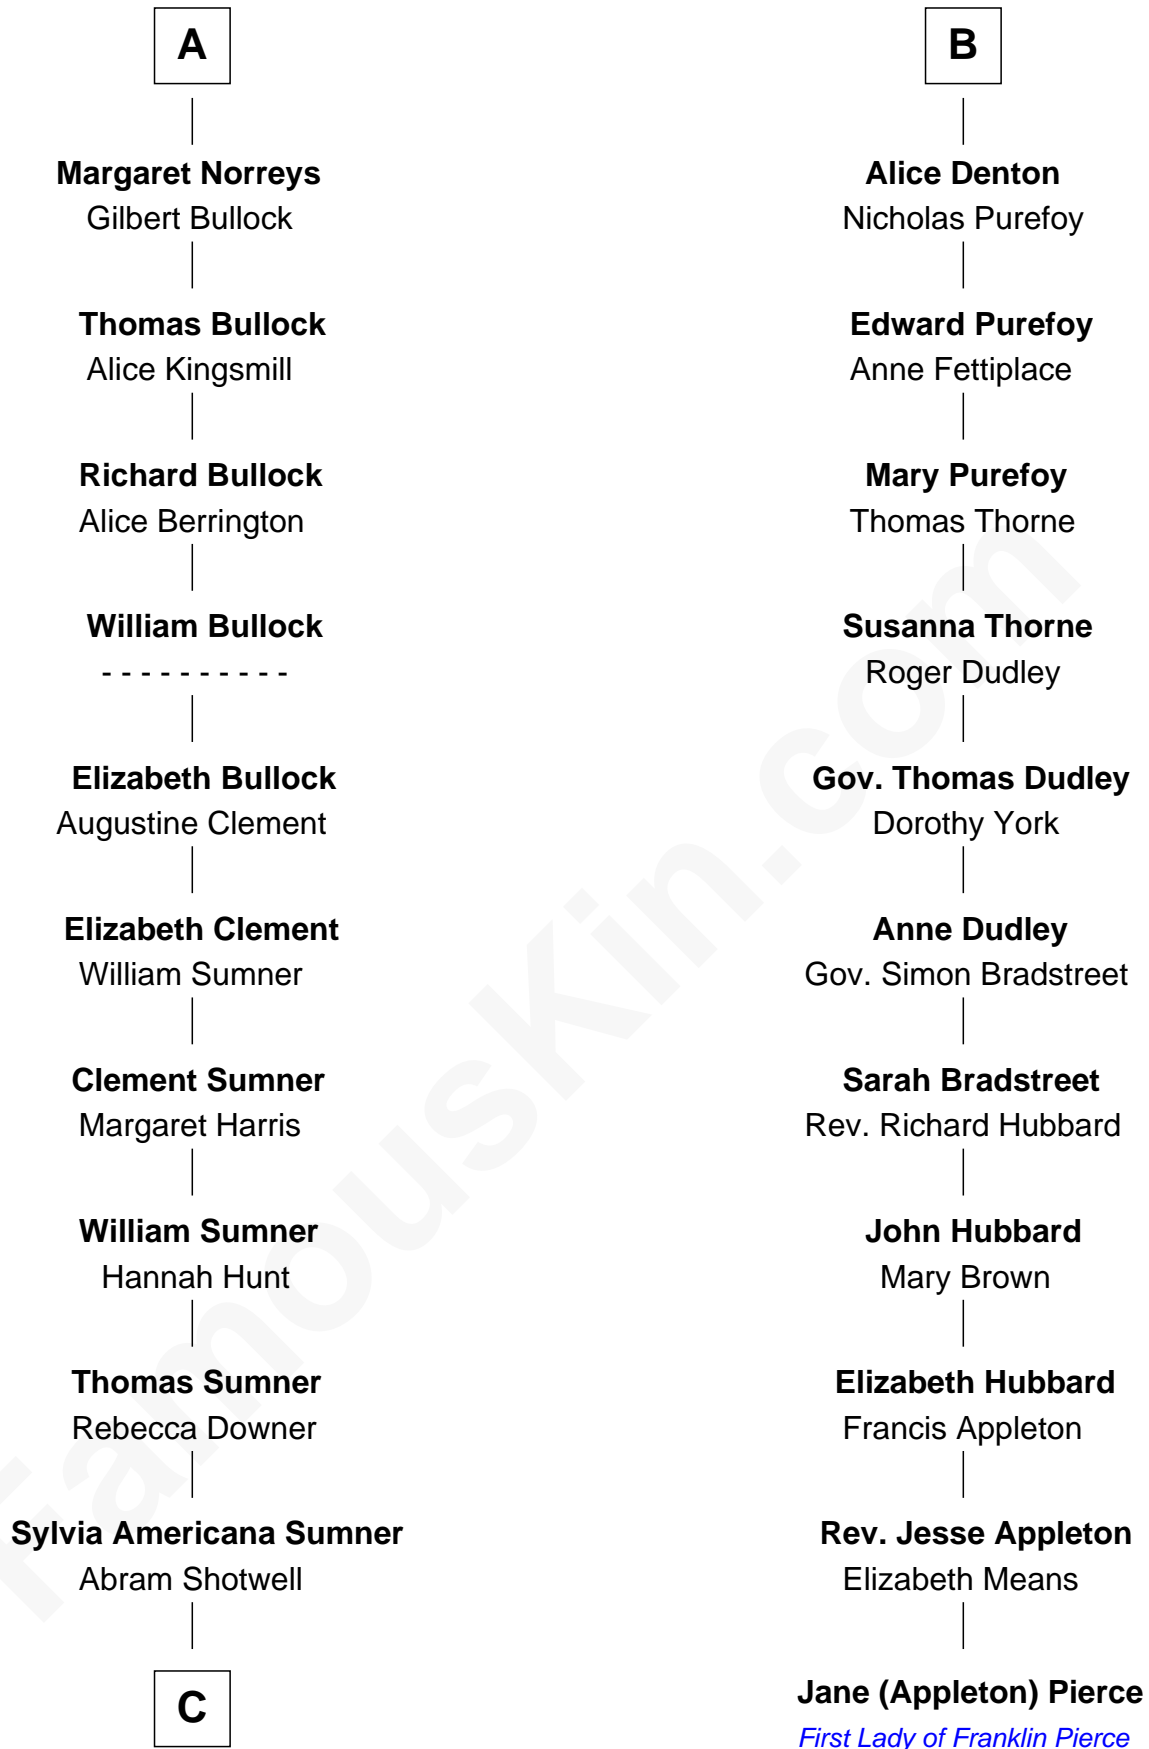

# FamousKin.com Relationship Chart of

**Alan Ladd**  
*Movie Actor*

17th cousin 3 times removed of

**Jane (Appleton) Pierce**  
*First Lady of President Franklin Pierce*

**Sir Richard of Cornwall**

Joan - - - - -

**Joan of Cornwall**  
Sir John Howard

**Sir John Howard**  
Alice de Bois

**Sir Robert Howard**  
Margaret de Scales

**Sir John Howard**  
Margaret de Plaiz

**Sir John Howard**  
Joan Walton

**Elizabeth Howard**  
Sir John de Vere

**Joan de Vere**  
Sir William Norreys

**A**

**Joan of Cornwall**  
Sir John Howard

**Sir John Howard**  
Alice de Bois

**Joan Howard**  
Sir Peter de Brewes

**Beatrice Brewes**  
Sir Hugh Shirley

**Sir Ralph Shirley**  
Joan Basset

**Beatrice Shirley**  
John Brome

**Isabel Brome**  
John Denton

**B**

**C**

—  
**Nancy Shotwell**

Alvaro Ladd

—  
**Oscar F. Ladd**

Julia Henrietta Meigs