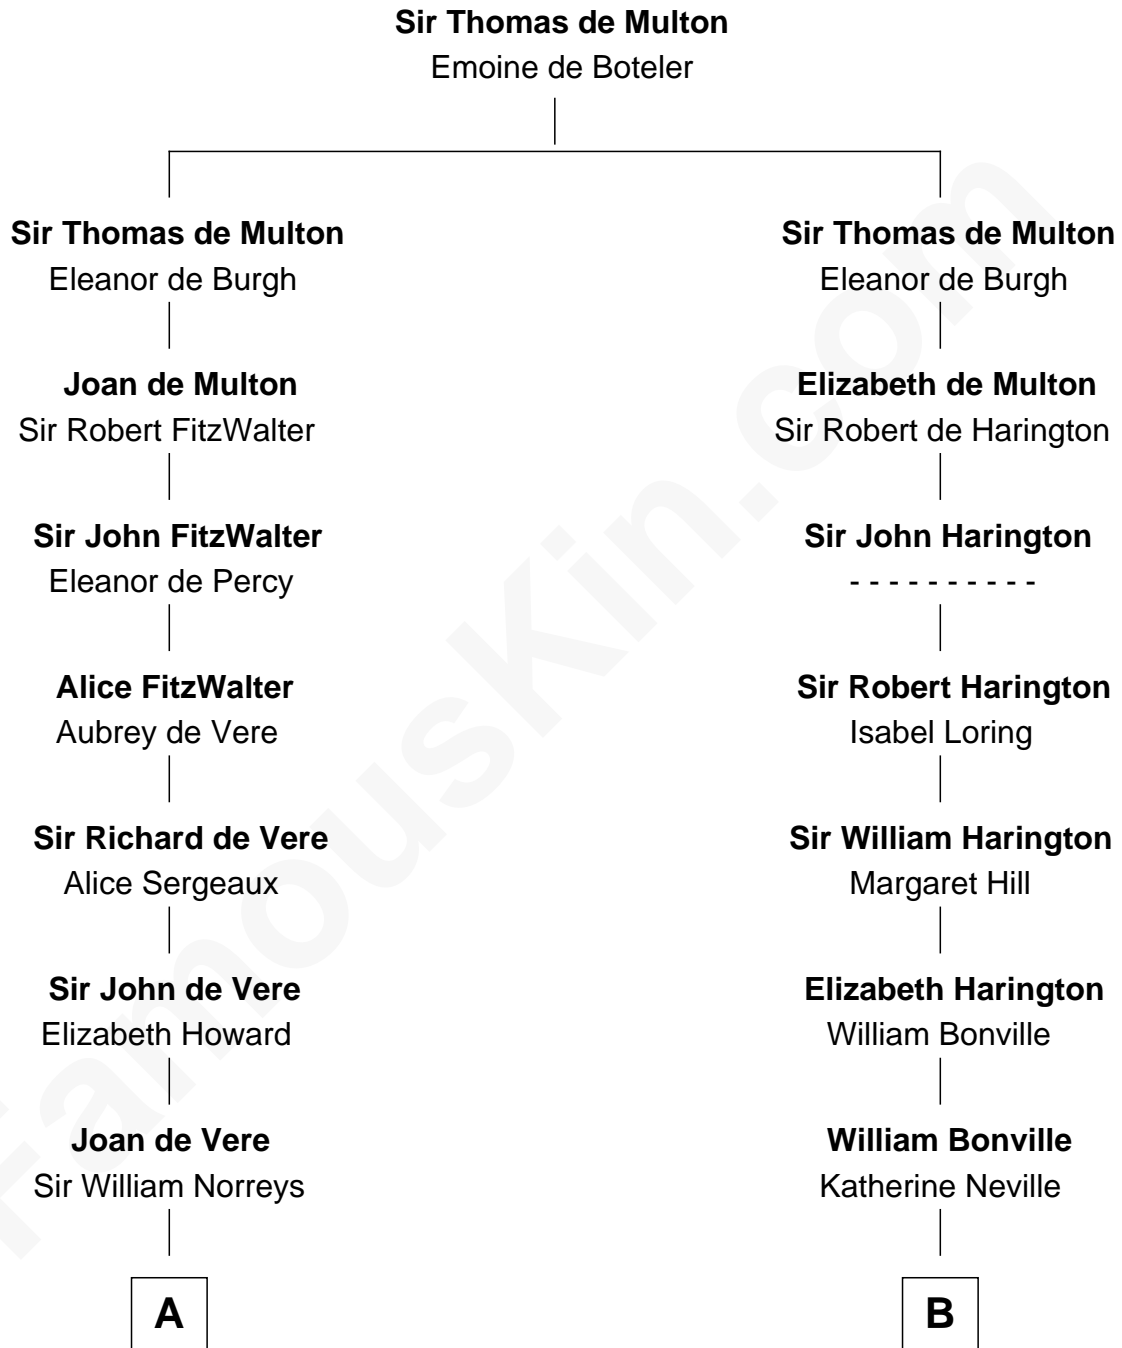

# FamousKin.com Relationship Chart of

**Alan Ladd**  
Movie Actor

17th cousin 3 times removed of

**Jane (Appleton) Pierce**  
First Lady of President Franklin Pierce

**C**

—  
**Nancy Shotwell**

Alvaro Ladd

—  
**Oscar F. Ladd**

Julia Henrietta Meigs

—  
**Alan Harwood Ladd**

Selina Raleigh

—  
**Alan Ladd**

*Movie Actor*

FamousKin.com