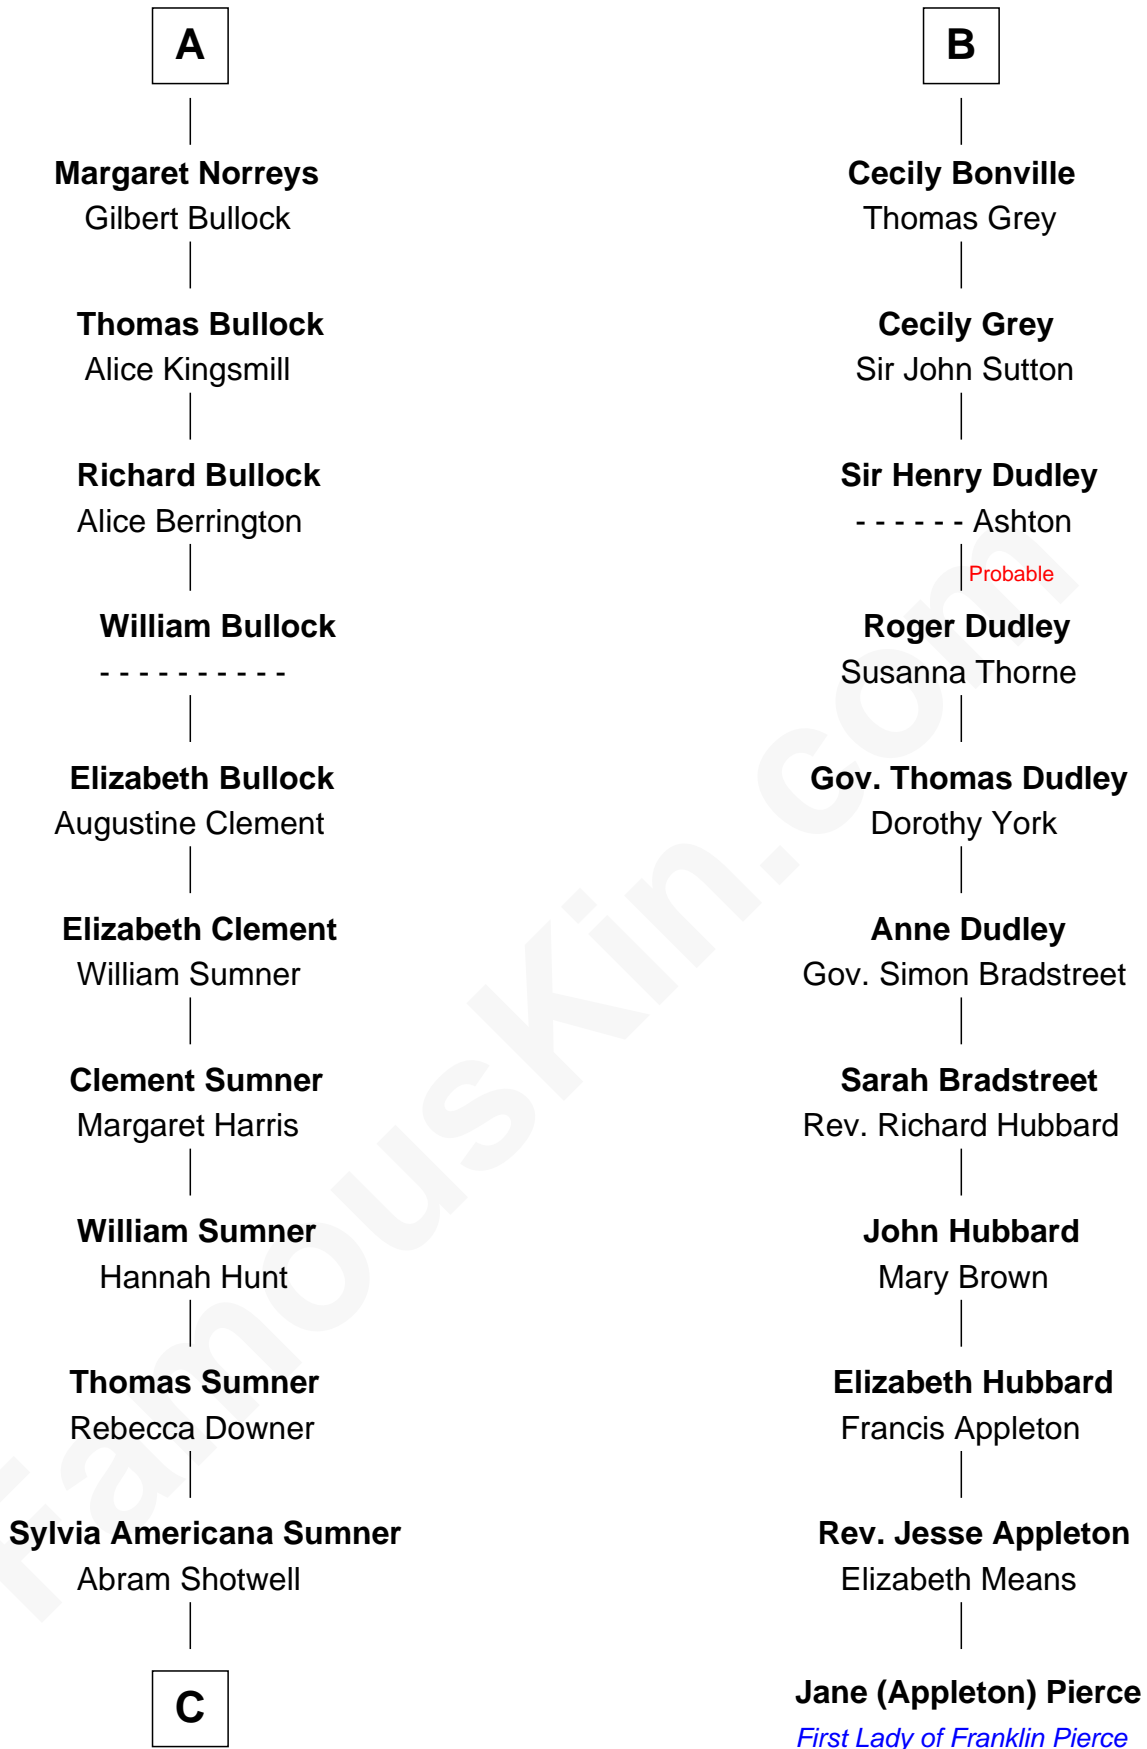

# FamousKin.com Relationship Chart of

**Alan Ladd**  
Movie Actor

17th cousin 3 times removed of

**Jane (Appleton) Pierce**  
First Lady of President Franklin Pierce

**C**

—  
**Nancy Shotwell**

Alvaro Ladd

—  
**Oscar F. Ladd**

Julia Henrietta Meigs

—  
**Alan Harwood Ladd**

Selina Raleigh

—  
**Alan Ladd**

*Movie Actor*

FamousKin.com