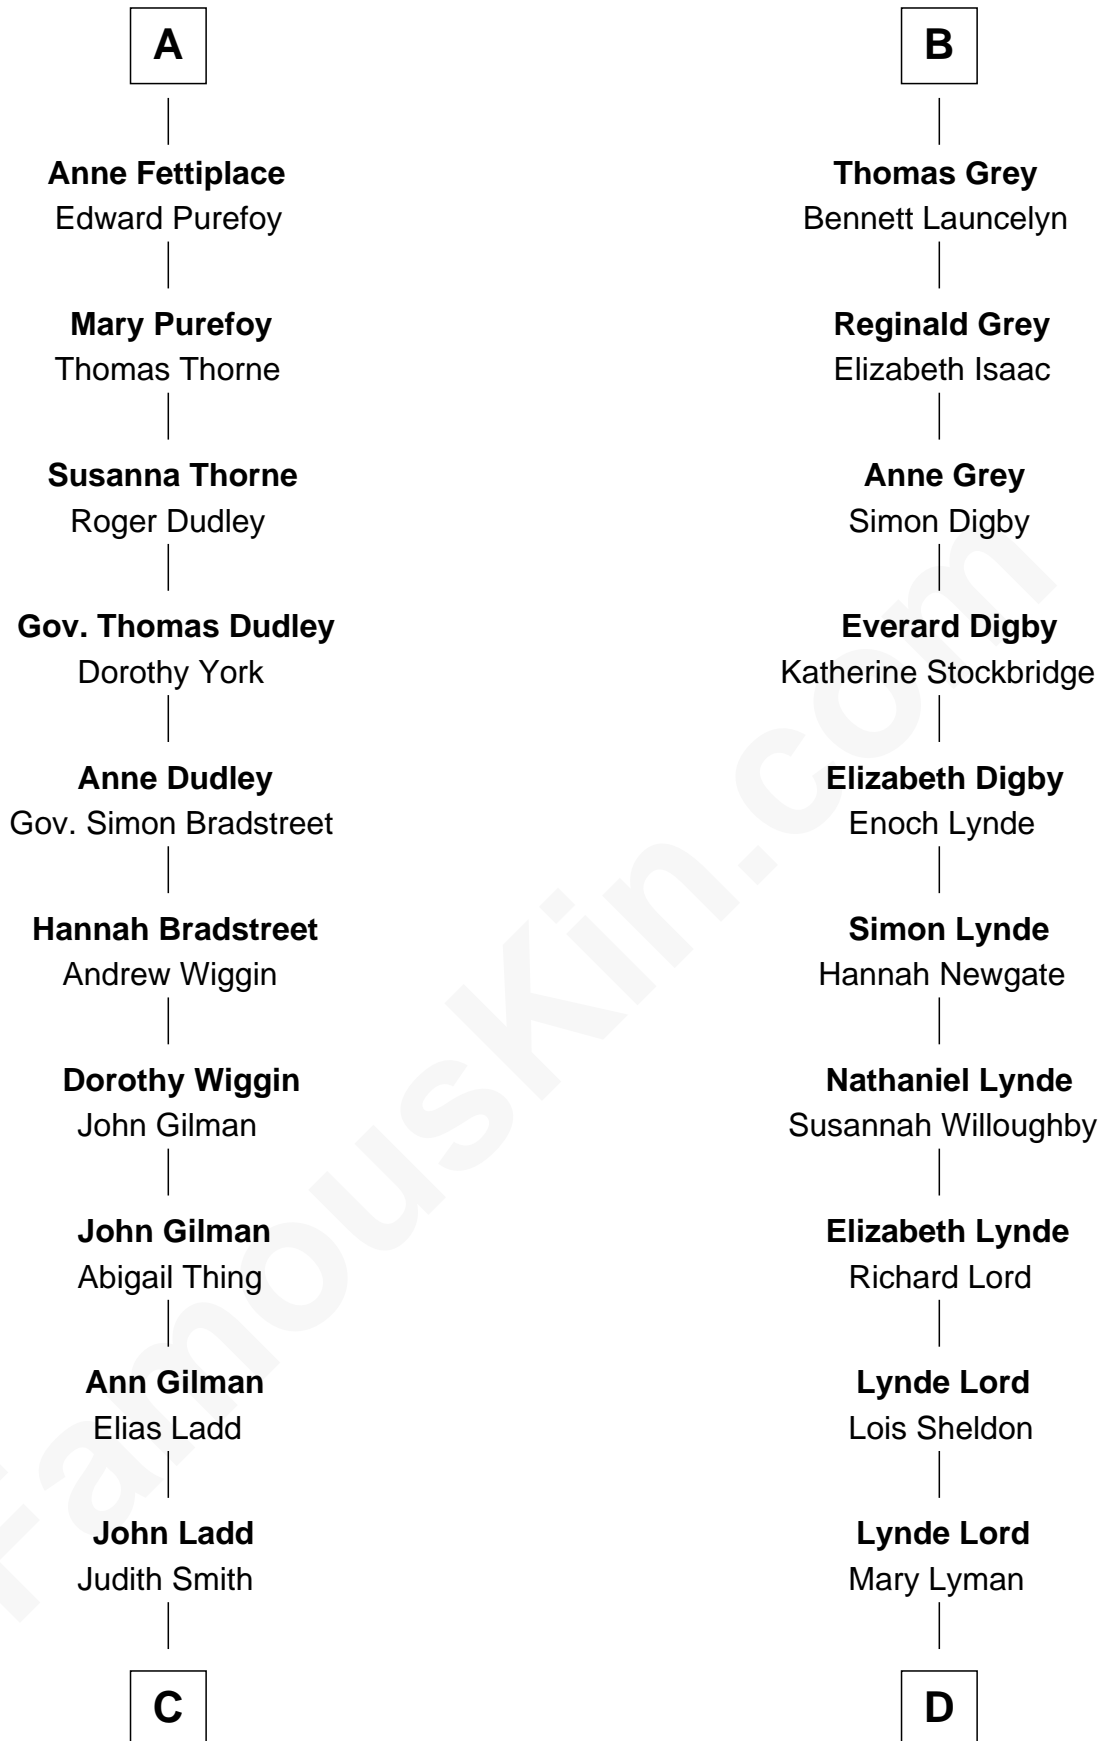

FamousKin.com Relationship Chart of

Alan Ladd

Movie Actor

21st cousin of

Henry Sturgis Morgan

Co-Founder of Morgan Stanley

C

Josiah Ladd

Nancy Ladd

Alvaro Ladd

Nancy Shotwell

Oscar F. Ladd

Julia Henrietta Meigs

Alan Harwood Ladd

Selina Raleigh

Alan Ladd

Movie Actor

D

Mary Sheldon Lord

John Pierpont

Juliet Pierpont

Junius Spencer Morgan

John Pierpont Morgan

Frances Louisa Tracy