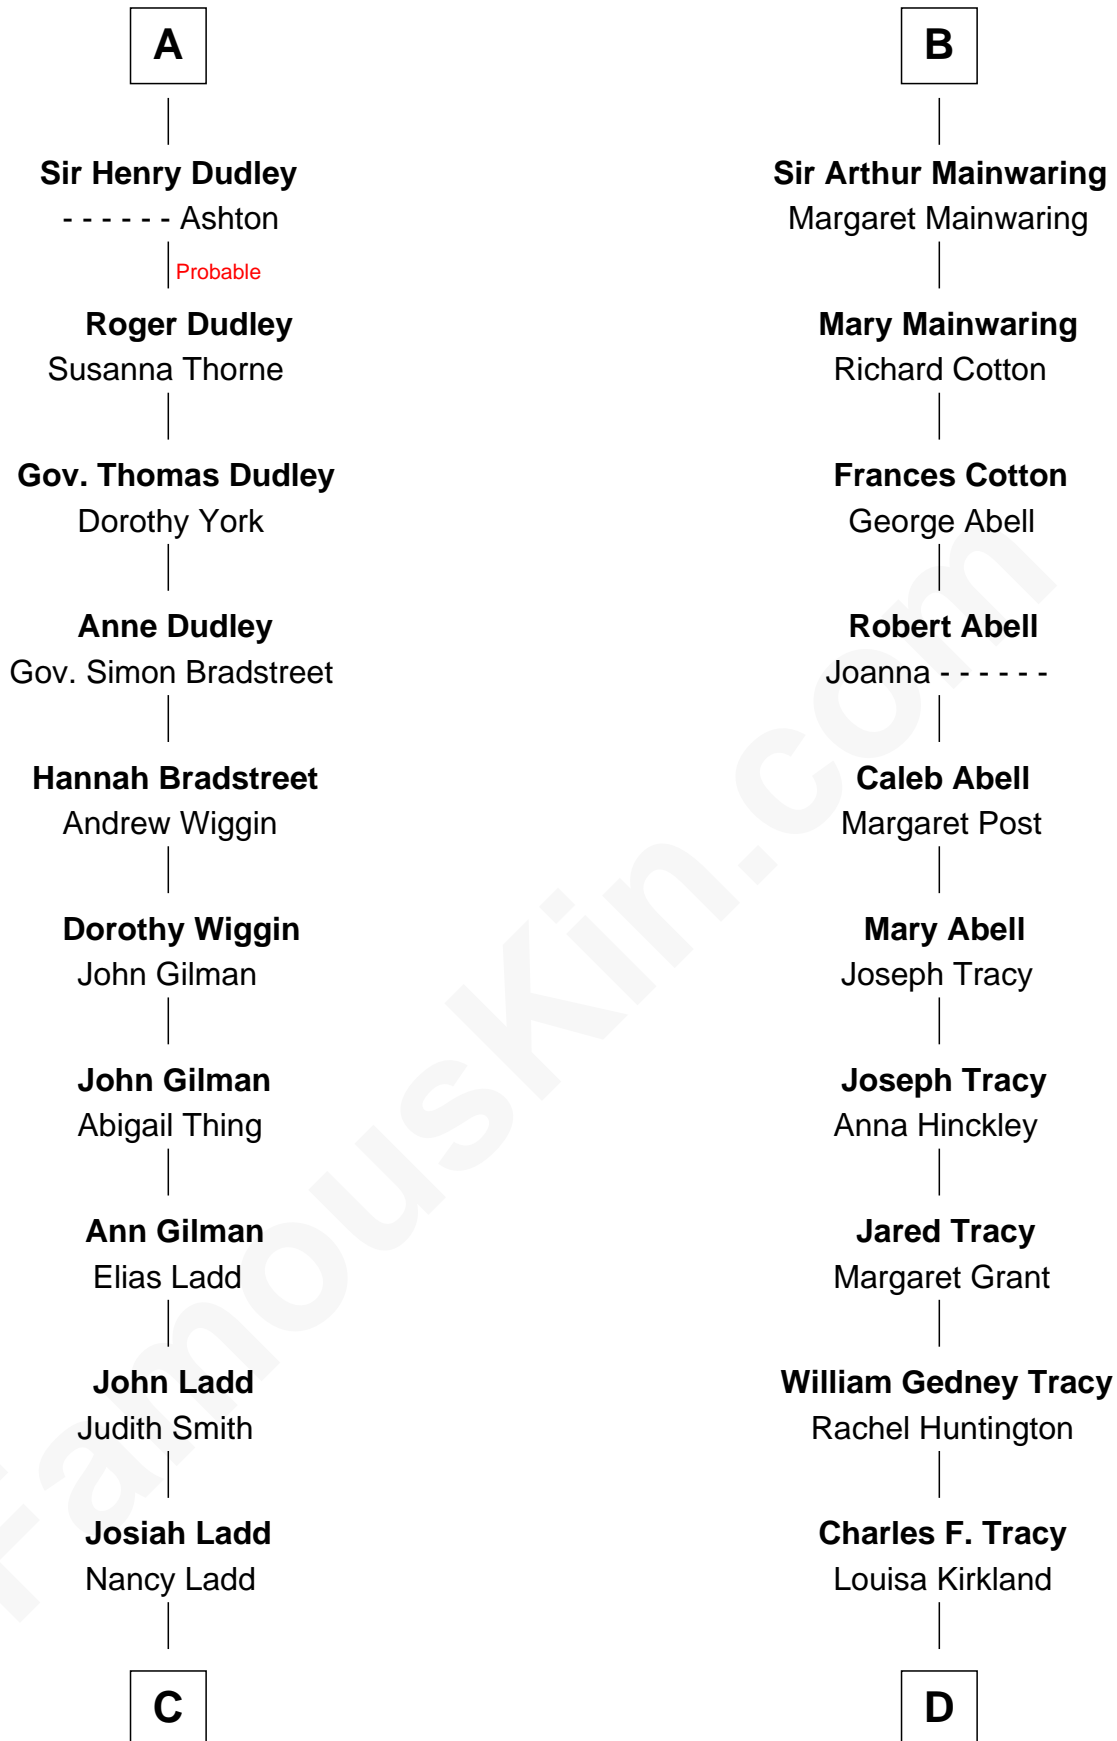

FamousKin.com Relationship Chart of

Alan Ladd
Movie Actor

18th cousin 2 times removed of

J.P. Morgan, Jr.
American Banker and Philanthropist

Sir William de Ros
Margery de Badlesmere

Thomas de Ros
Beatrice de Stafford

Margaret de Ros
Sir Reynold Grey

Margaret Grey
Sir William Bonville

William Bonville
Elizabeth Harington

William Bonville
Katherine Neville

Cecily Bonville
Thomas Grey

Cecily Grey
Sir John Sutton

A

Maud de Roos
John de Welles

Anne de Welles
James Butler

James Butler
Joan Beauchamp

Elizabeth Butler
John Talbot

Ann Talbot
Sir Henry Vernon

Elizabeth Vernon
Sir Robert Corbet

Dorothy Corbet
Sir Richard Mainwaring

B

C