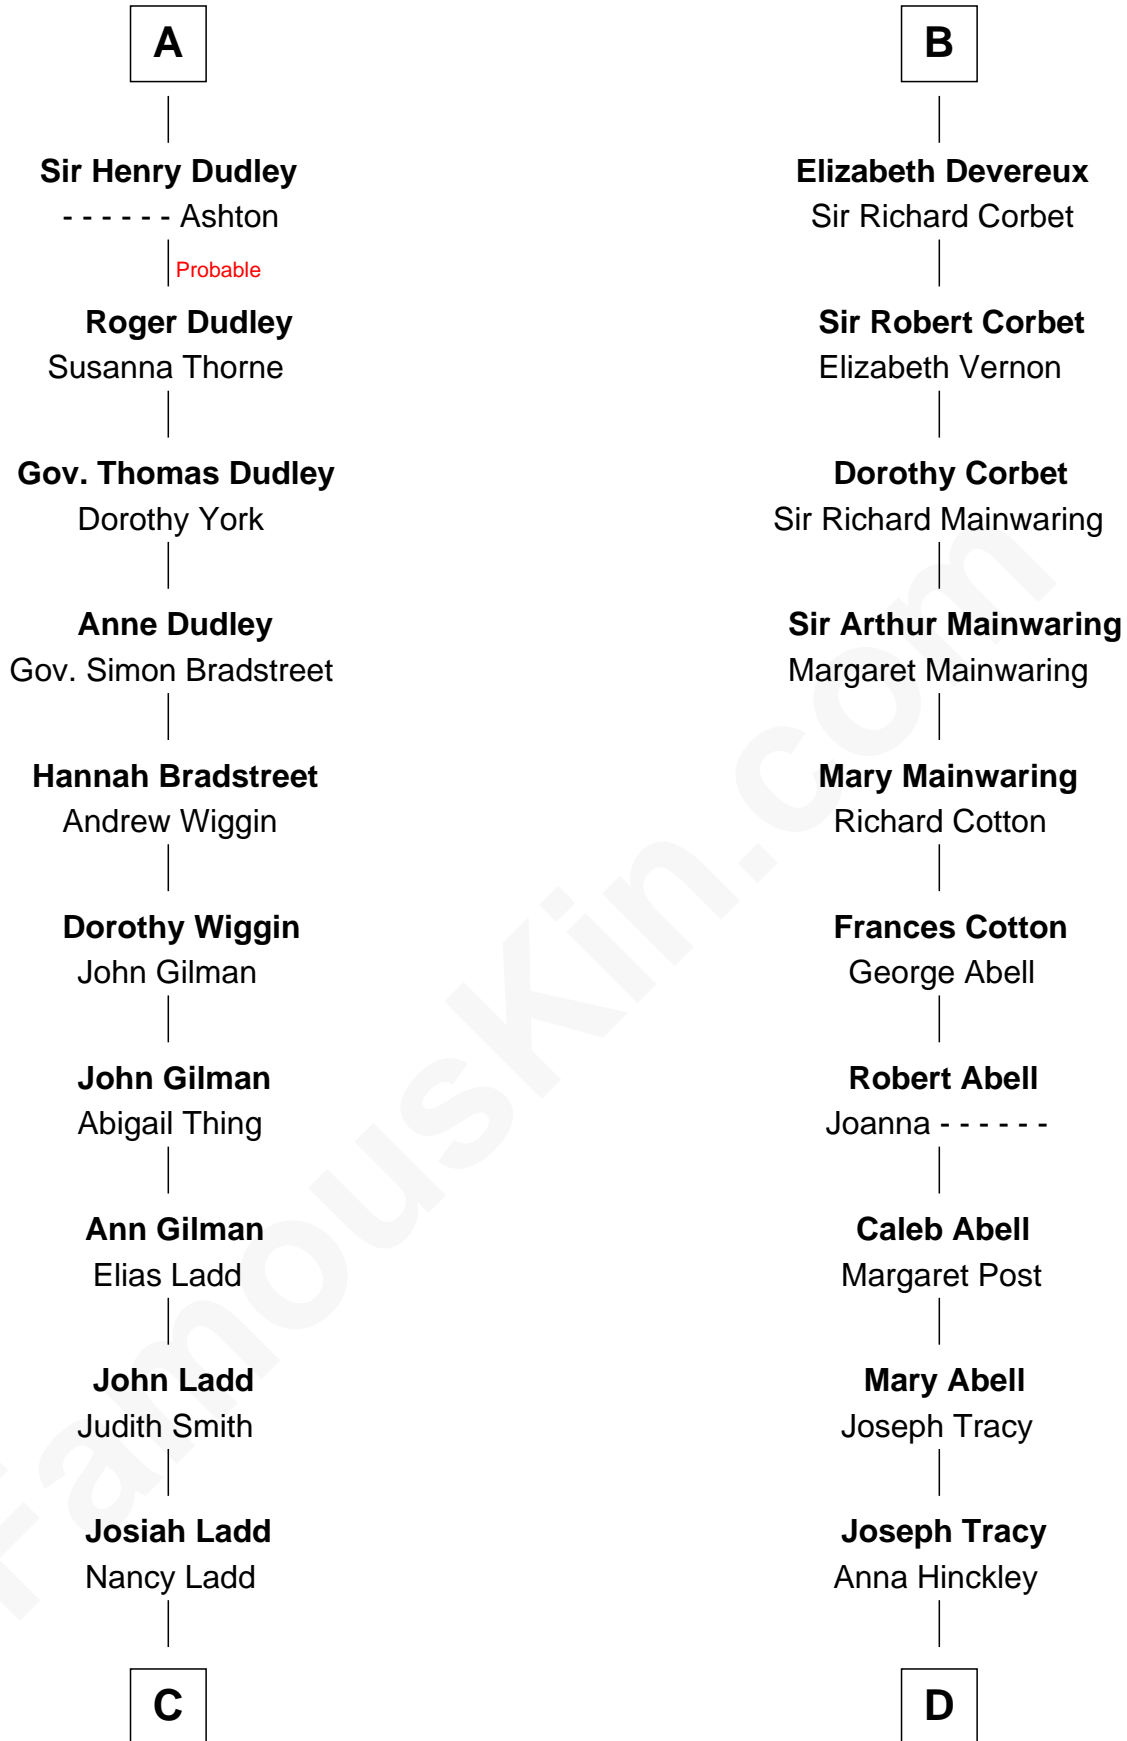

# FamousKin.com Relationship Chart of

**Alan Ladd**  
*Movie Actor*

20th cousin 1 time removed of

**J.P. Morgan, Jr.**  
*American Banker and Philanthropist*

**Sir Hugh I de Audley**  
Iseult de Mortimer

**C**

**Alvaro Ladd**  
Nancy Shotwell

**Oscar F. Ladd**  
Julia Henrietta Meigs

**Alan Harwood Ladd**  
Selina Raleigh

**Alan Ladd**  
*Movie Actor*

**D**

**Jared Tracy**  
Margaret Grant

**William Gedney Tracy**  
Rachel Huntington