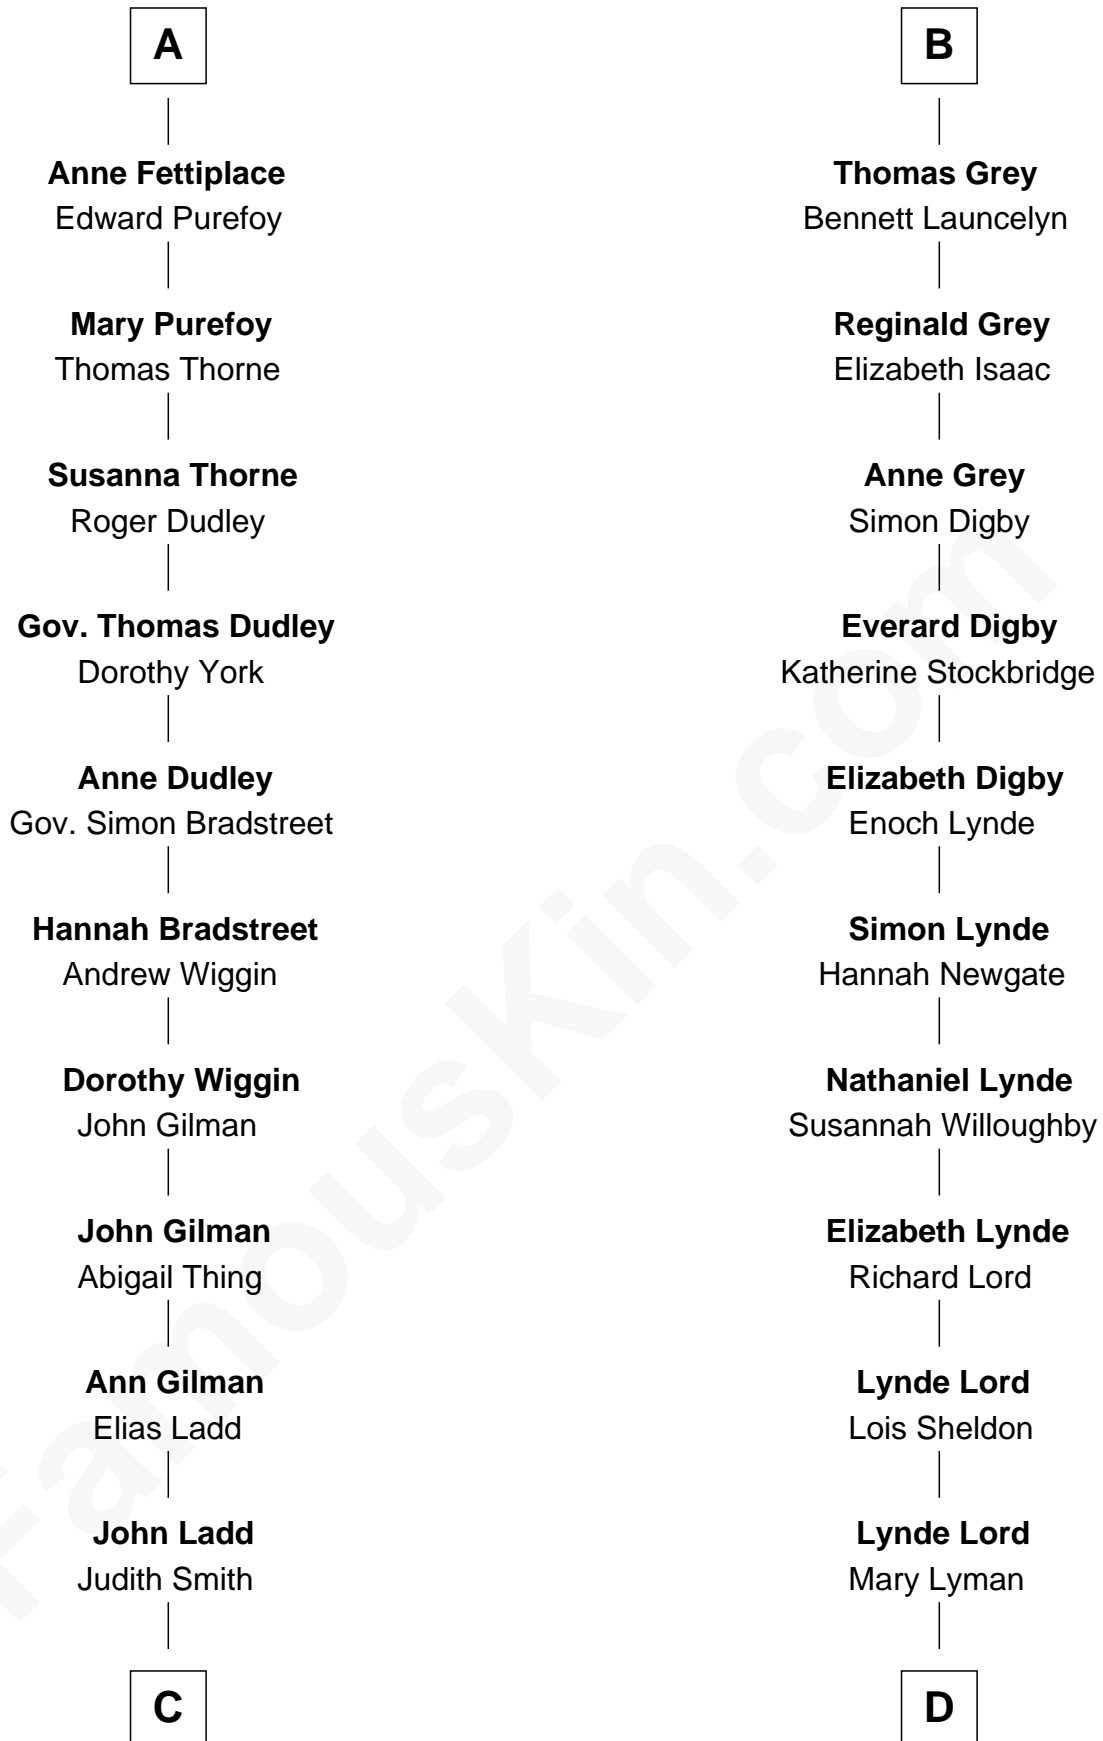

# FamousKin.com Relationship Chart of

**Alan Ladd**  
*Movie Actor*

20th cousin 1 time removed of

**J.P. Morgan, Jr.**  
*American Banker and Philanthropist*

**C**

**Josiah Ladd**

Nancy Ladd

**Alvaro Ladd**

Nancy Shotwell

**Oscar F. Ladd**

Julia Henrietta Meigs

**Alan Harwood Ladd**

Selina Raleigh

**Alan Ladd**

*Movie Actor*

**D**

**Mary Sheldon Lord**

John Pierpont

**Juliet Pierpont**

Junius Spencer Morgan

**John Pierpont Morgan**

Frances Louisa Tracy

**J.P. Morgan, Jr.**

*American Banker and Philanthropist*