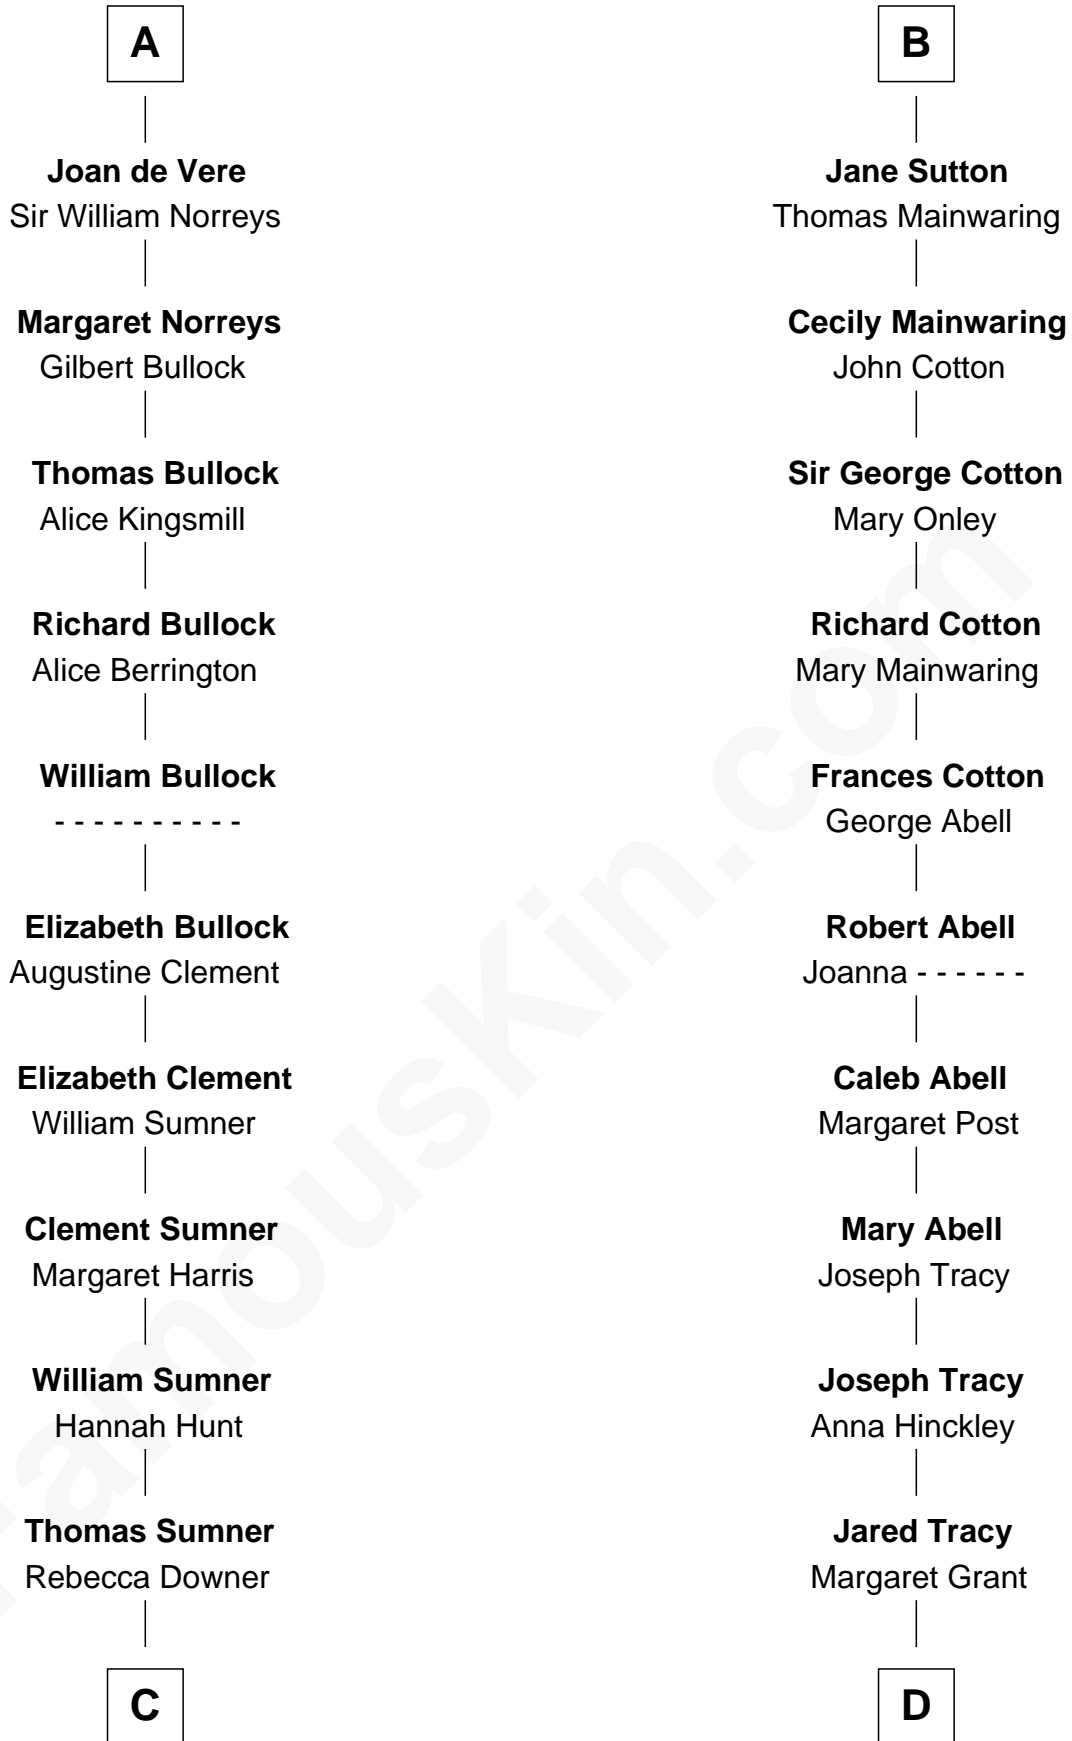

FamousKin.com Relationship Chart of

Alan Ladd
Movie Actor

20th cousin 1 time removed of

J.P. Morgan, Jr.
American Banker and Philanthropist

C

Sylvia Americana Sumner

Abram Shotwell

Nancy Shotwell

Alvaro Ladd

Oscar F. Ladd

Julia Henrietta Meigs

Alan Harwood Ladd

Selina Raleigh

Alan Ladd

Movie Actor

D

William Gedney Tracy

Rachel Huntington

Charles F. Tracy

Louisa Kirkland

Frances Louisa Tracy

John Pierpont Morgan

J.P. Morgan, Jr.

American Banker and Philanthropist