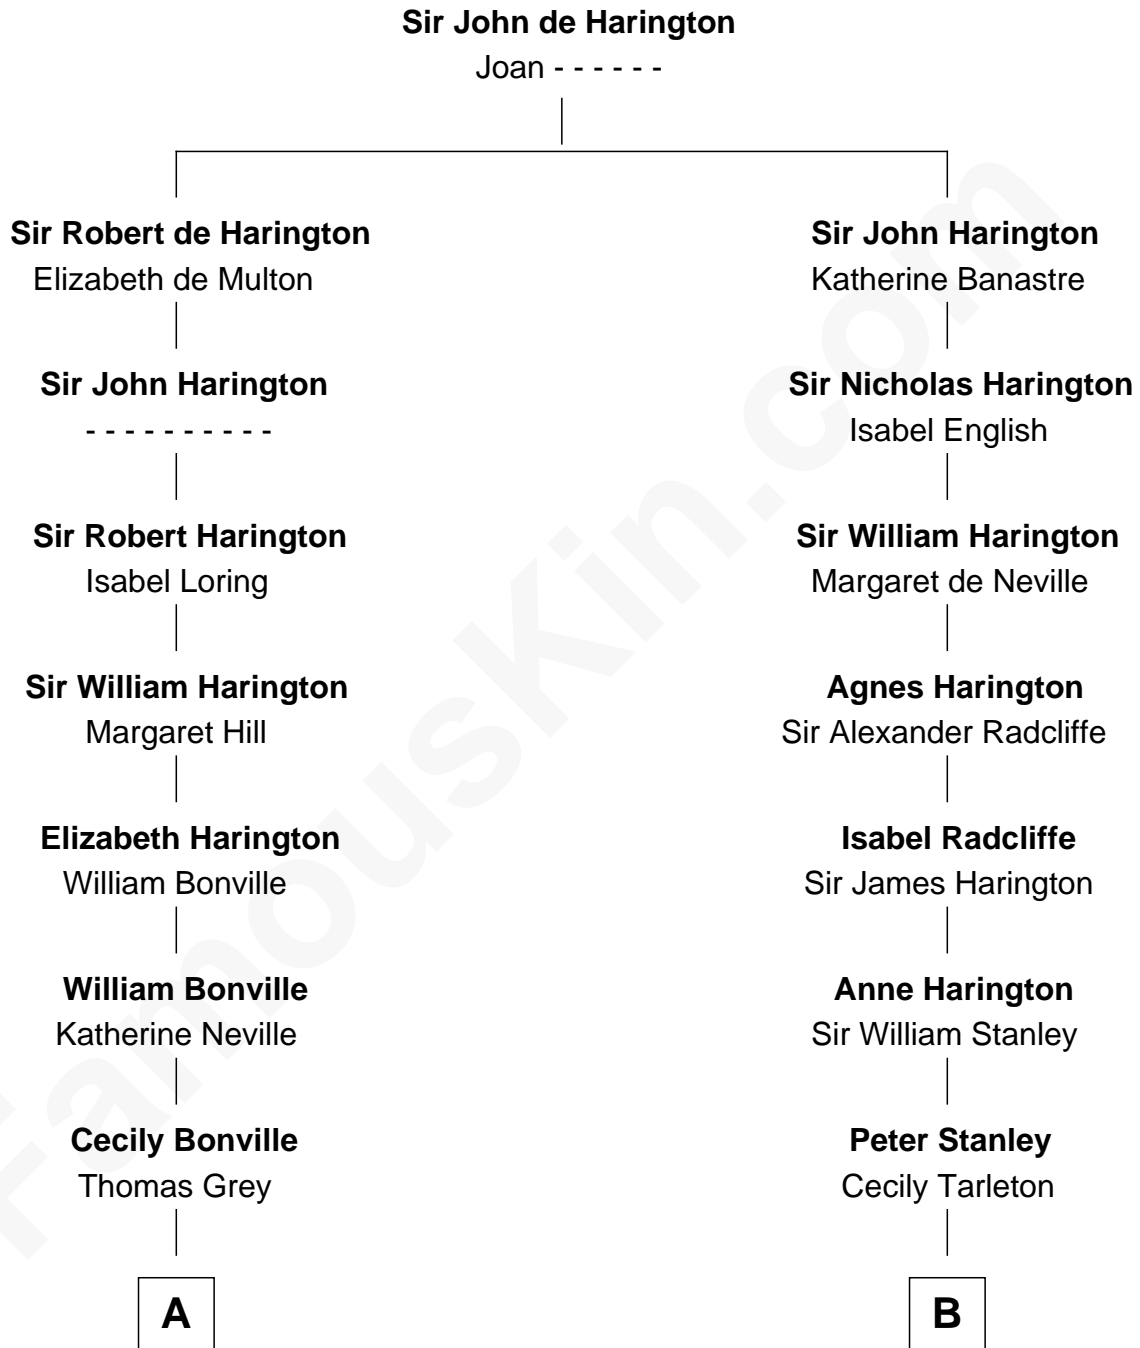

FamousKin.com Relationship Chart of

Alan Ladd
Movie Actor

15th cousin 6 times removed of

Fitzhugh Lee
40th Governor of Virginia

C

—
Josiah Ladd

Nancy Ladd

—
Alvaro Ladd

Nancy Shotwell

—
Oscar F. Ladd

Julia Henrietta Meigs

—
Alan Harwood Ladd

Selina Raleigh

—
Alan Ladd

Movie Actor