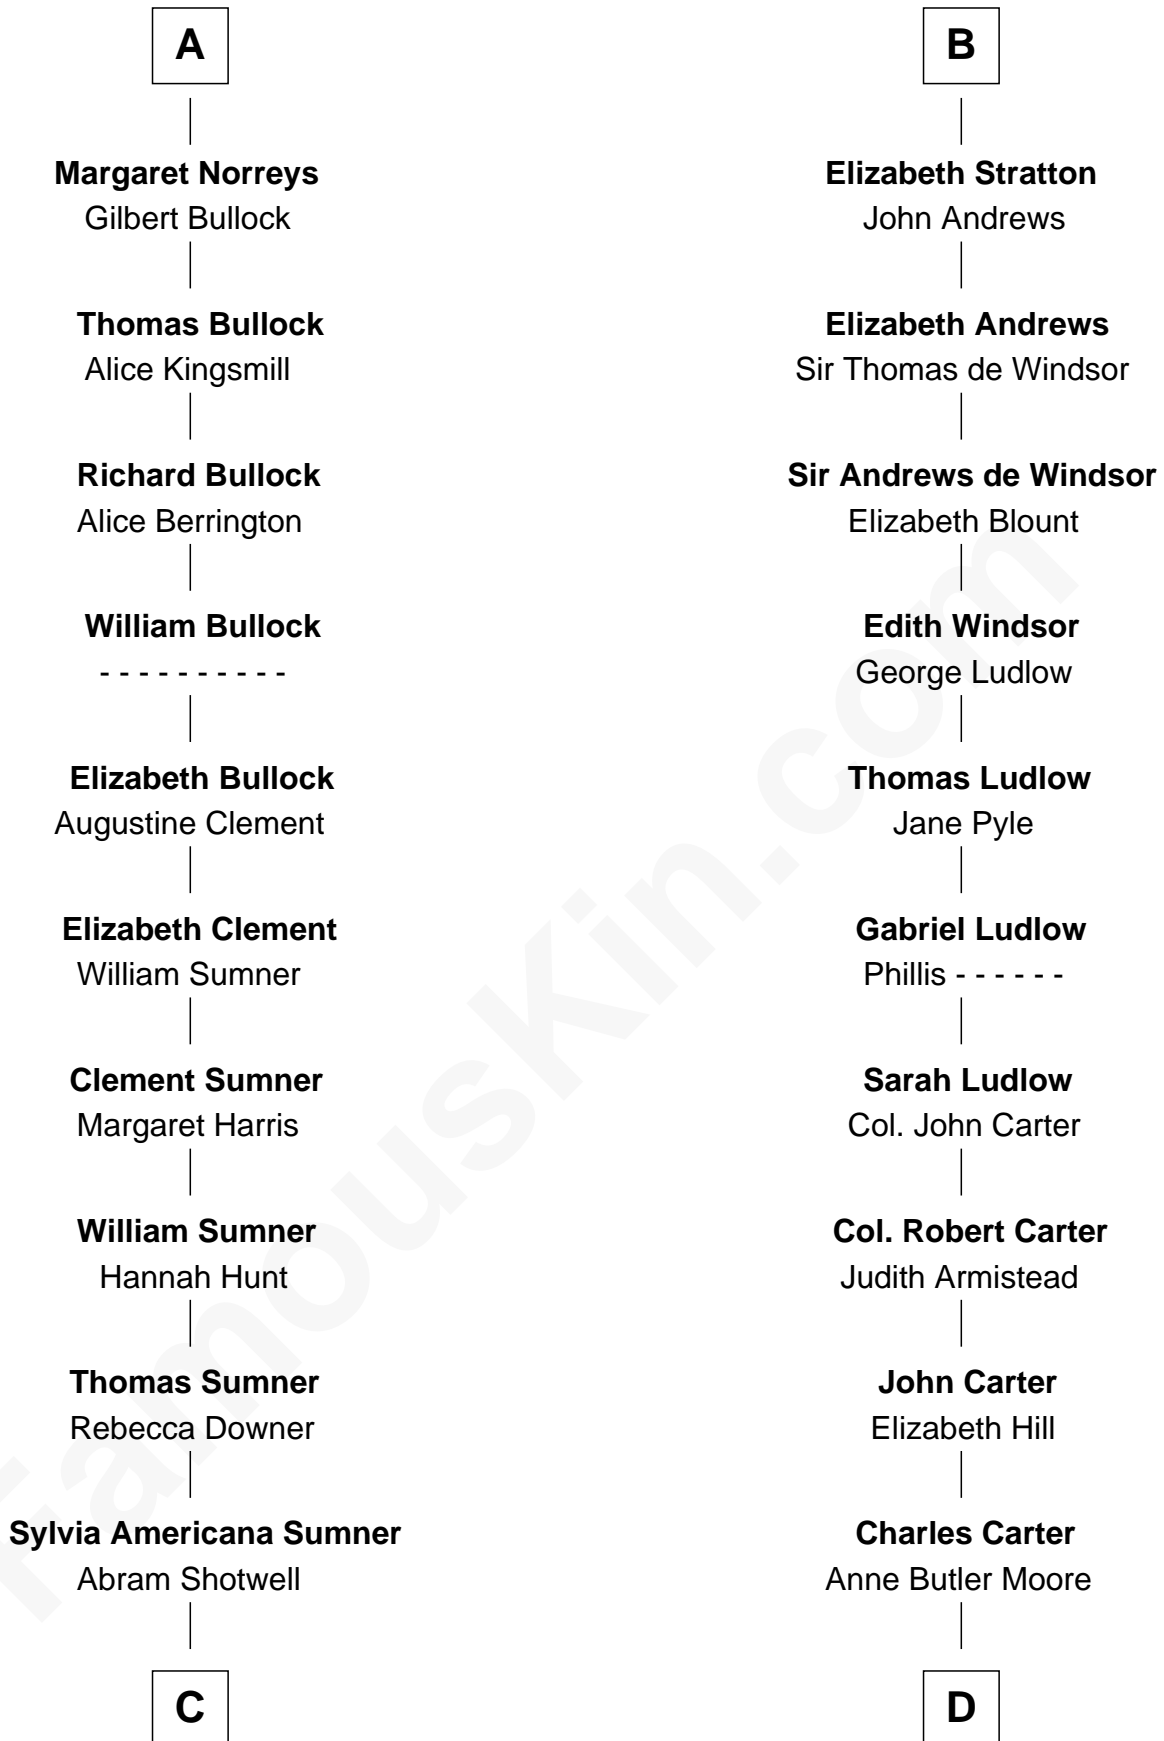

# FamousKin.com Relationship Chart of

**Alan Ladd**

*Movie Actor*

19th cousin 1 time removed of

**Fitzhugh Lee**

*40th Governor of Virginia*

**Hugh de Vere**  
Hawise de Quincy

**C**

**Nancy Shotwell**

Alvaro Ladd

**Oscar F. Ladd**

Julia Henrietta Meigs

**Alan Harwood Ladd**

Selina Raleigh

**Alan Ladd**

*Movie Actor*

**D**

**Anne Hill Carter**

Maj. Gen. Henry Lee

**Sydney Smith Lee**

Anna Maria Mason

**Fitzhugh Lee**

*40th Governor of Virginia*

FamousKin.com