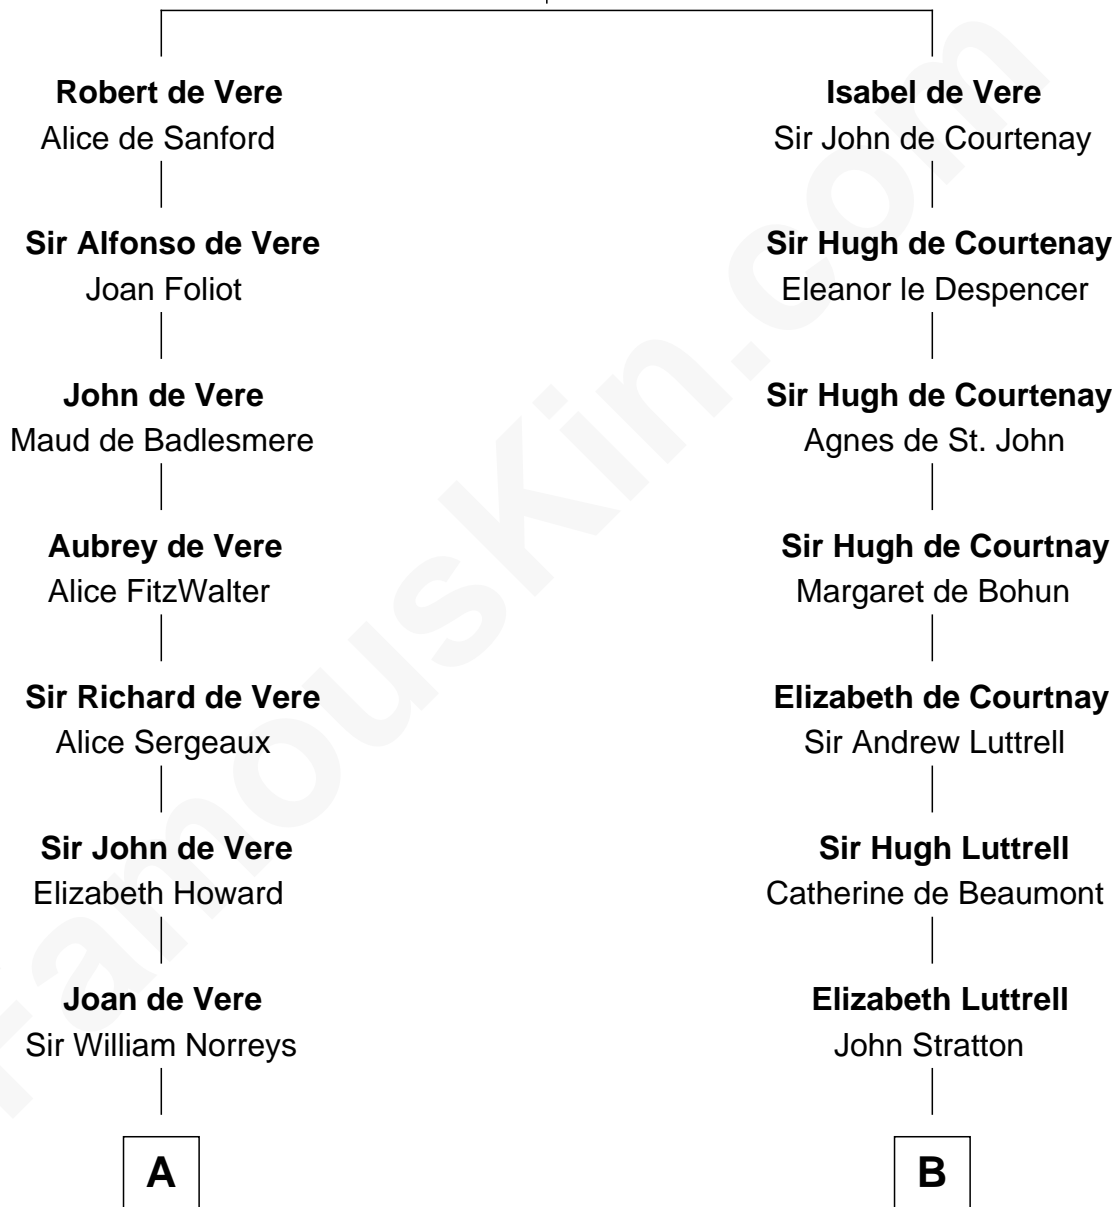

# FamousKin.com Relationship Chart of

**Alan Ladd**

*Movie Actor*

19th cousin 1 time removed of

**Fitzhugh Lee**

*40th Governor of Virginia*

**Hugh de Vere**  
Hawise de Quincy

**C**

**Nancy Shotwell**

Alvaro Ladd

**Oscar F. Ladd**

Julia Henrietta Meigs

**Alan Harwood Ladd**

Selina Raleigh

**Alan Ladd**

*Movie Actor*

**D**

**Anne Hill Carter**

Maj. Gen. Henry Lee

**Sydney Smith Lee**

Anna Maria Mason

**Fitzhugh Lee**

*40th Governor of Virginia*

FamousKin.com