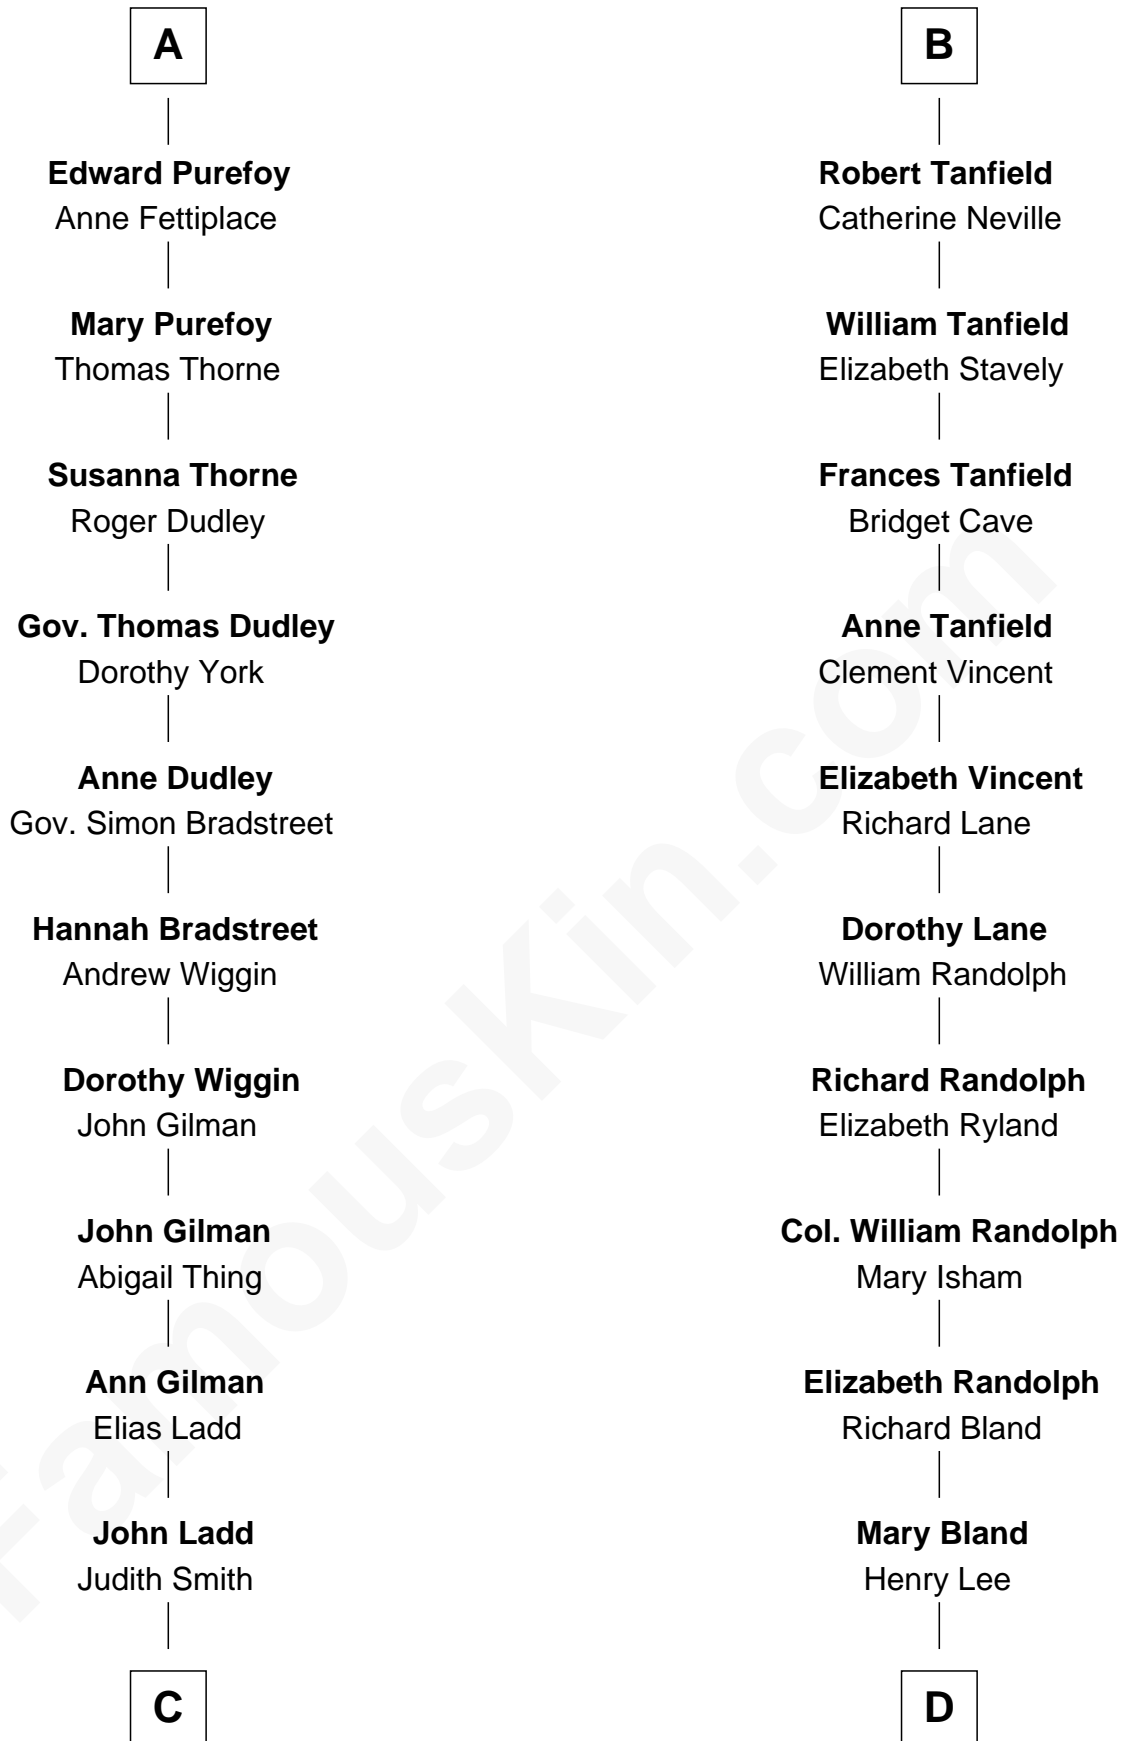

# FamousKin.com Relationship Chart of

**Alan Ladd**  
*Movie Actor*

20th cousin 1 time removed of

**Fitzhugh Lee**  
*40th Governor of Virginia*

**Sir Nicholas Audley**  
Joan Martin

**Alice de Audley**  
Sir Hugh de Meynell

**A**

**James Audley**  
Joan Moritmer

**Joan Audley**  
Sir John Touchet

**John Touchet**  
-----

**John Touchet**  
Isabel -----

**James Touchet**  
Eleanor de Holland

**Elizabeth Touchet**  
Edward Brooke

**Elizabeth Brooke**  
Sir Robert Tanfield

**B**

**C**

**Josiah Ladd**

Nancy Ladd

**Alvaro Ladd**

Nancy Shotwell

**Oscar F. Ladd**