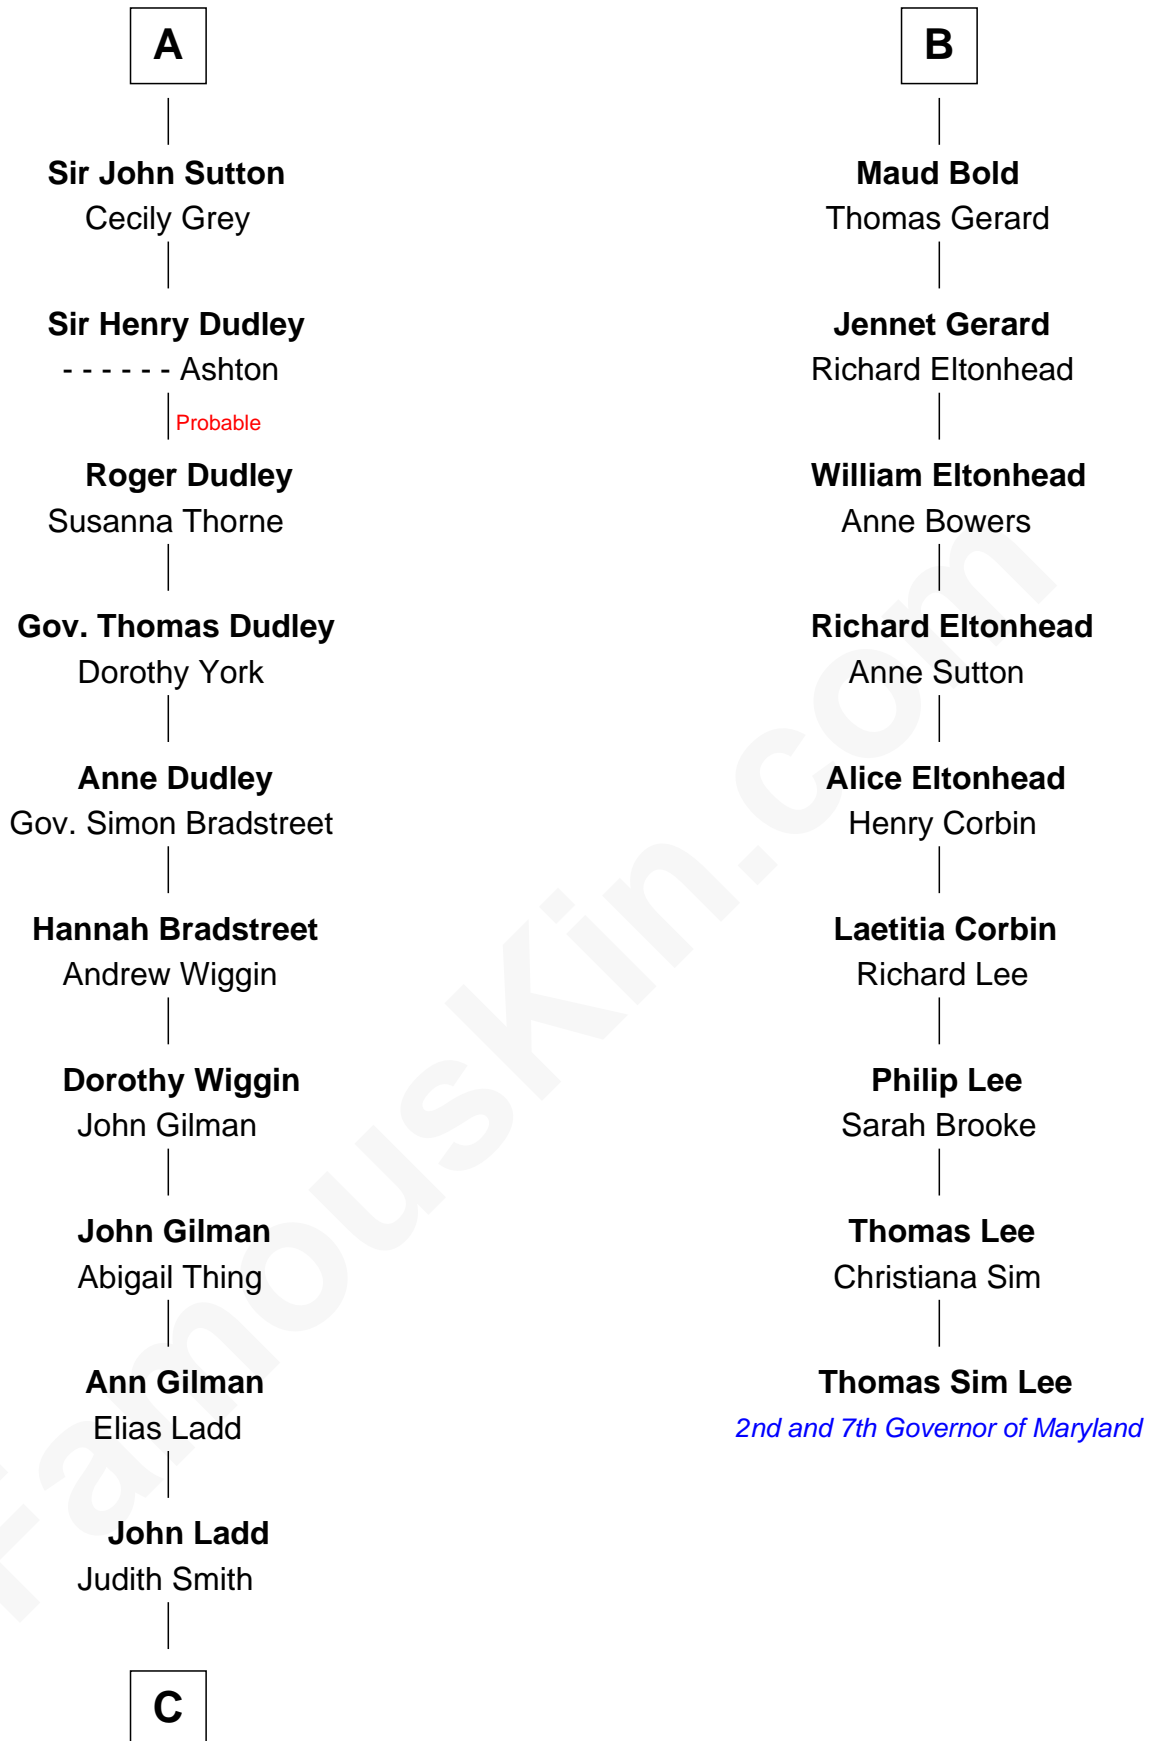

FamousKin.com Relationship Chart of

Alan Ladd
Movie Actor

15th cousin 6 times removed of

Thomas Sim Lee
2nd and 7th Governor of Maryland

C

—
Josiah Ladd

Nancy Ladd

—
Alvaro Ladd

Nancy Shotwell

—
Oscar F. Ladd

Julia Henrietta Meigs

—
Alan Harwood Ladd

Selina Raleigh

—
Alan Ladd

Movie Actor

FamousKin.com