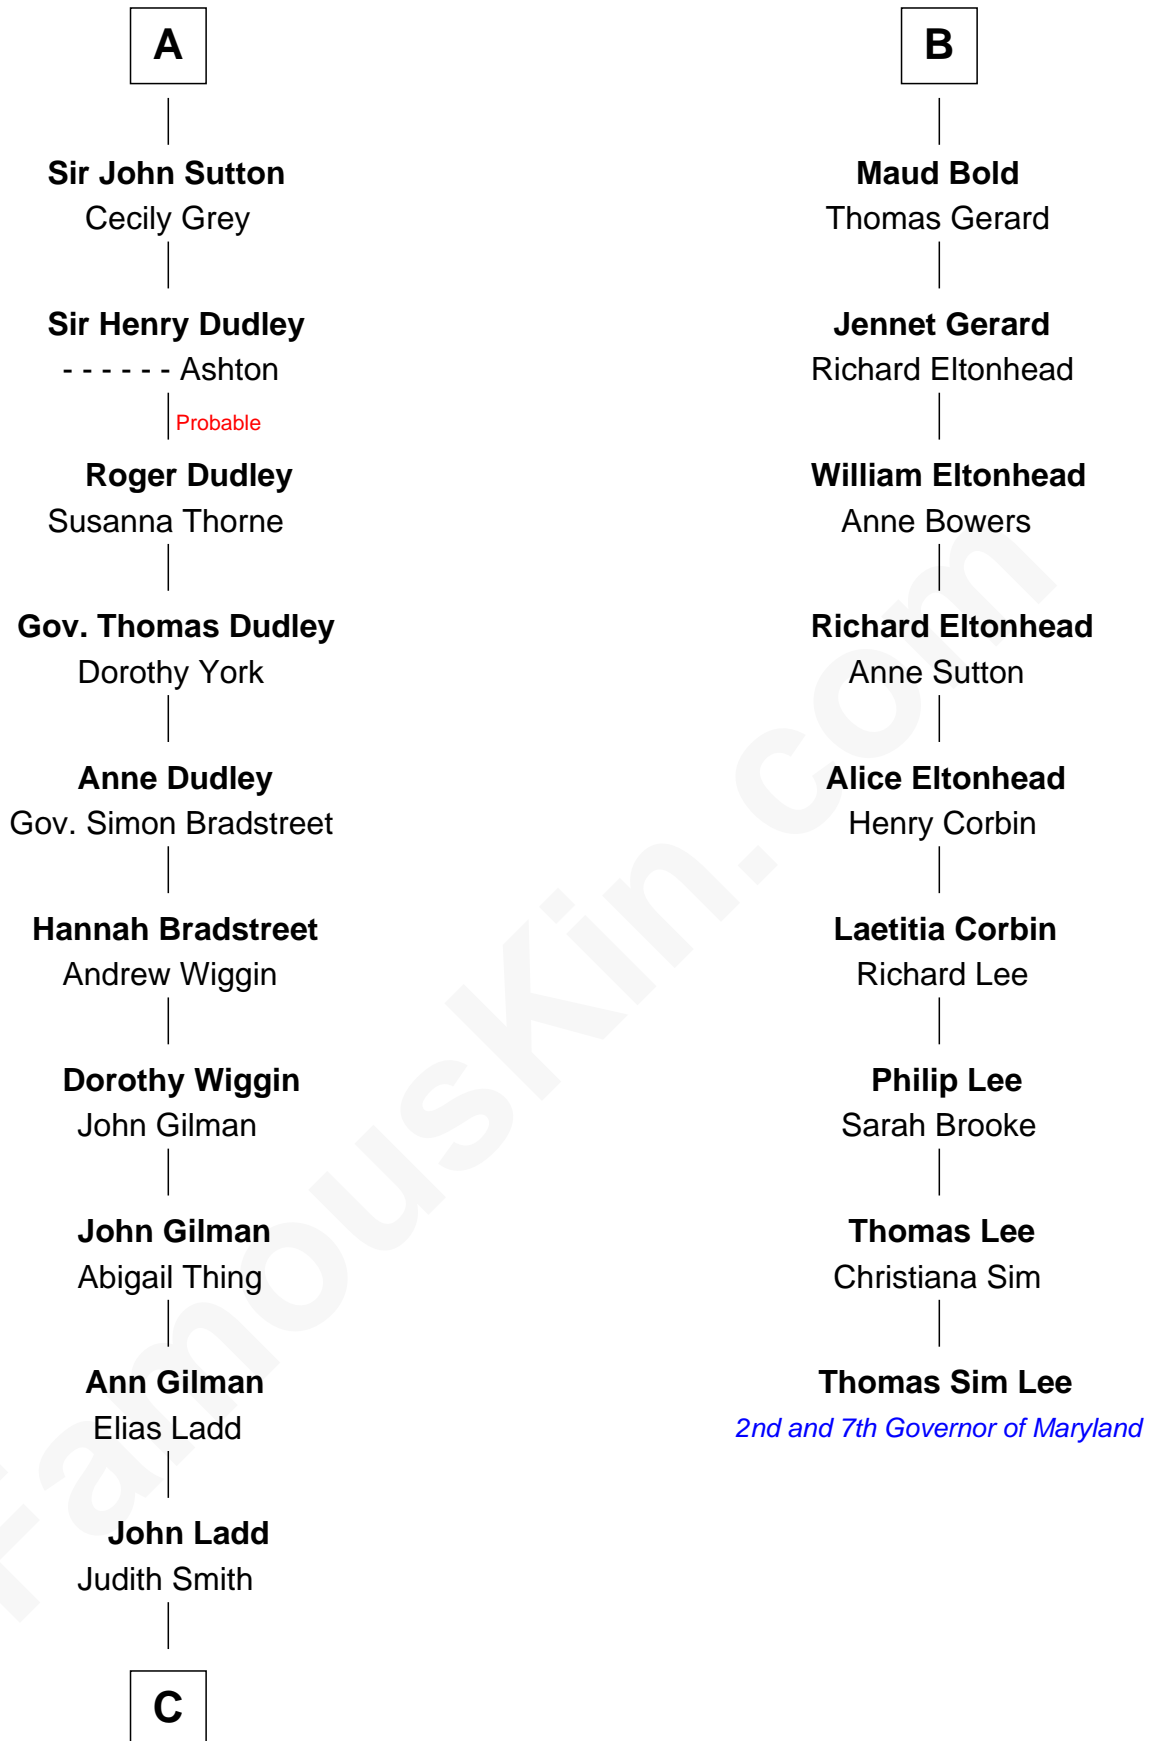

# FamousKin.com Relationship Chart of

**Alan Ladd**  
*Movie Actor*

15th cousin 6 times removed of

**Thomas Sim Lee**  
*2nd and 7th Governor of Maryland*

**C**

—  
**Josiah Ladd**

Nancy Ladd

—  
**Alvaro Ladd**

Nancy Shotwell

—  
**Oscar F. Ladd**

Julia Henrietta Meigs

—  
**Alan Harwood Ladd**

Selina Raleigh

—  
**Alan Ladd**

*Movie Actor*