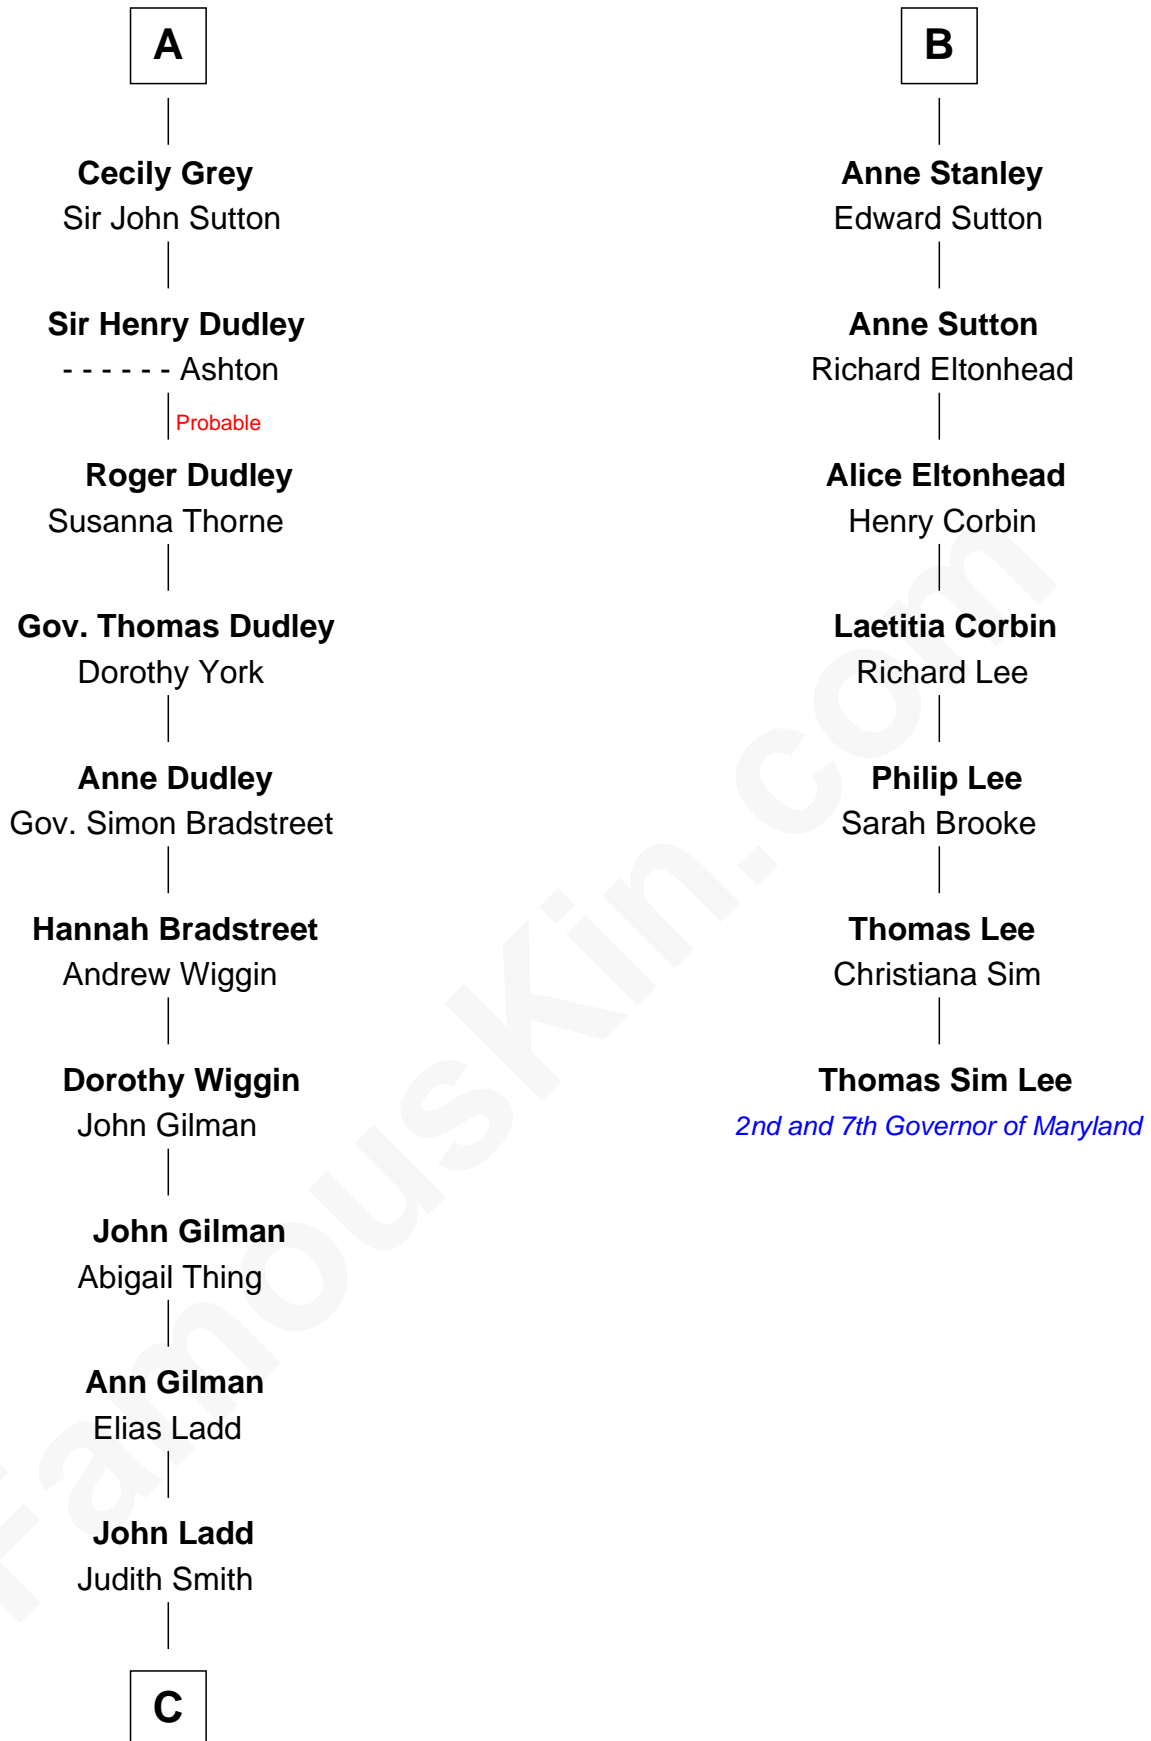

FamousKin.com Relationship Chart of

Alan Ladd
Movie Actor

13th cousin 8 times removed of

Thomas Sim Lee
2nd and 7th Governor of Maryland

C

—
Josiah Ladd

Nancy Ladd

—
Alvaro Ladd

Nancy Shotwell

—
Oscar F. Ladd

Julia Henrietta Meigs

—
Alan Harwood Ladd

Selina Raleigh

—
Alan Ladd

Movie Actor

FamousKin.com