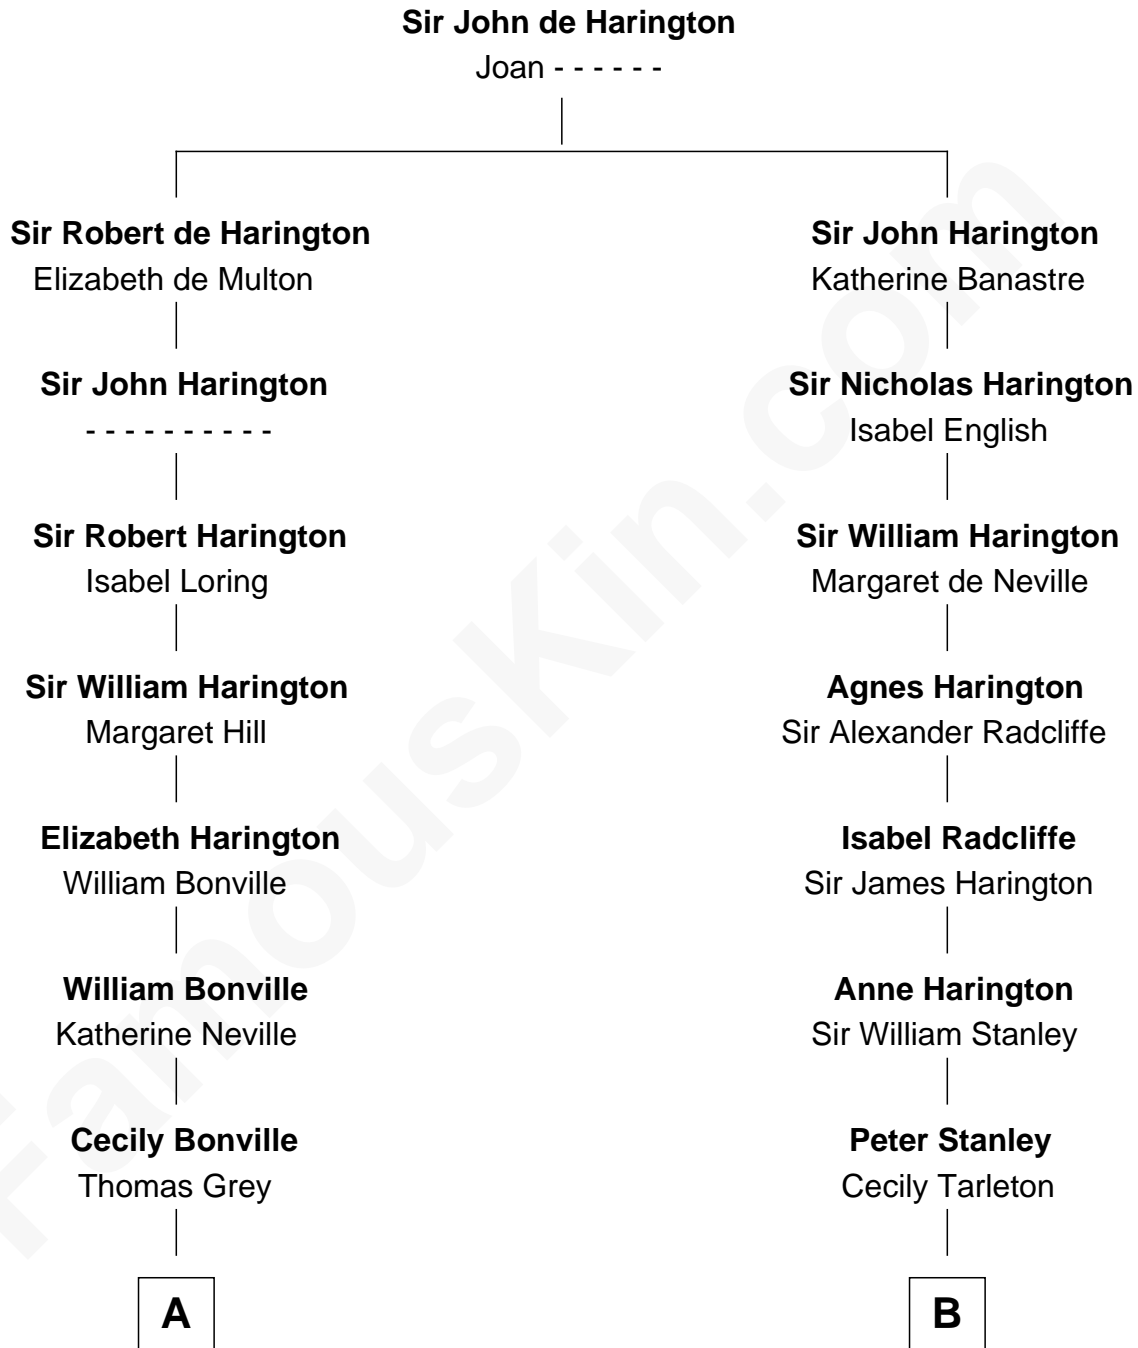

FamousKin.com Relationship Chart of

Alan Ladd
Movie Actor

13th cousin 8 times removed of

Thomas Sim Lee
2nd and 7th Governor of Maryland

C

—
Josiah Ladd

Nancy Ladd

—
Alvaro Ladd

Nancy Shotwell

—
Oscar F. Ladd

Julia Henrietta Meigs

—
Alan Harwood Ladd

Selina Raleigh

—
Alan Ladd

Movie Actor

FamousKin.com