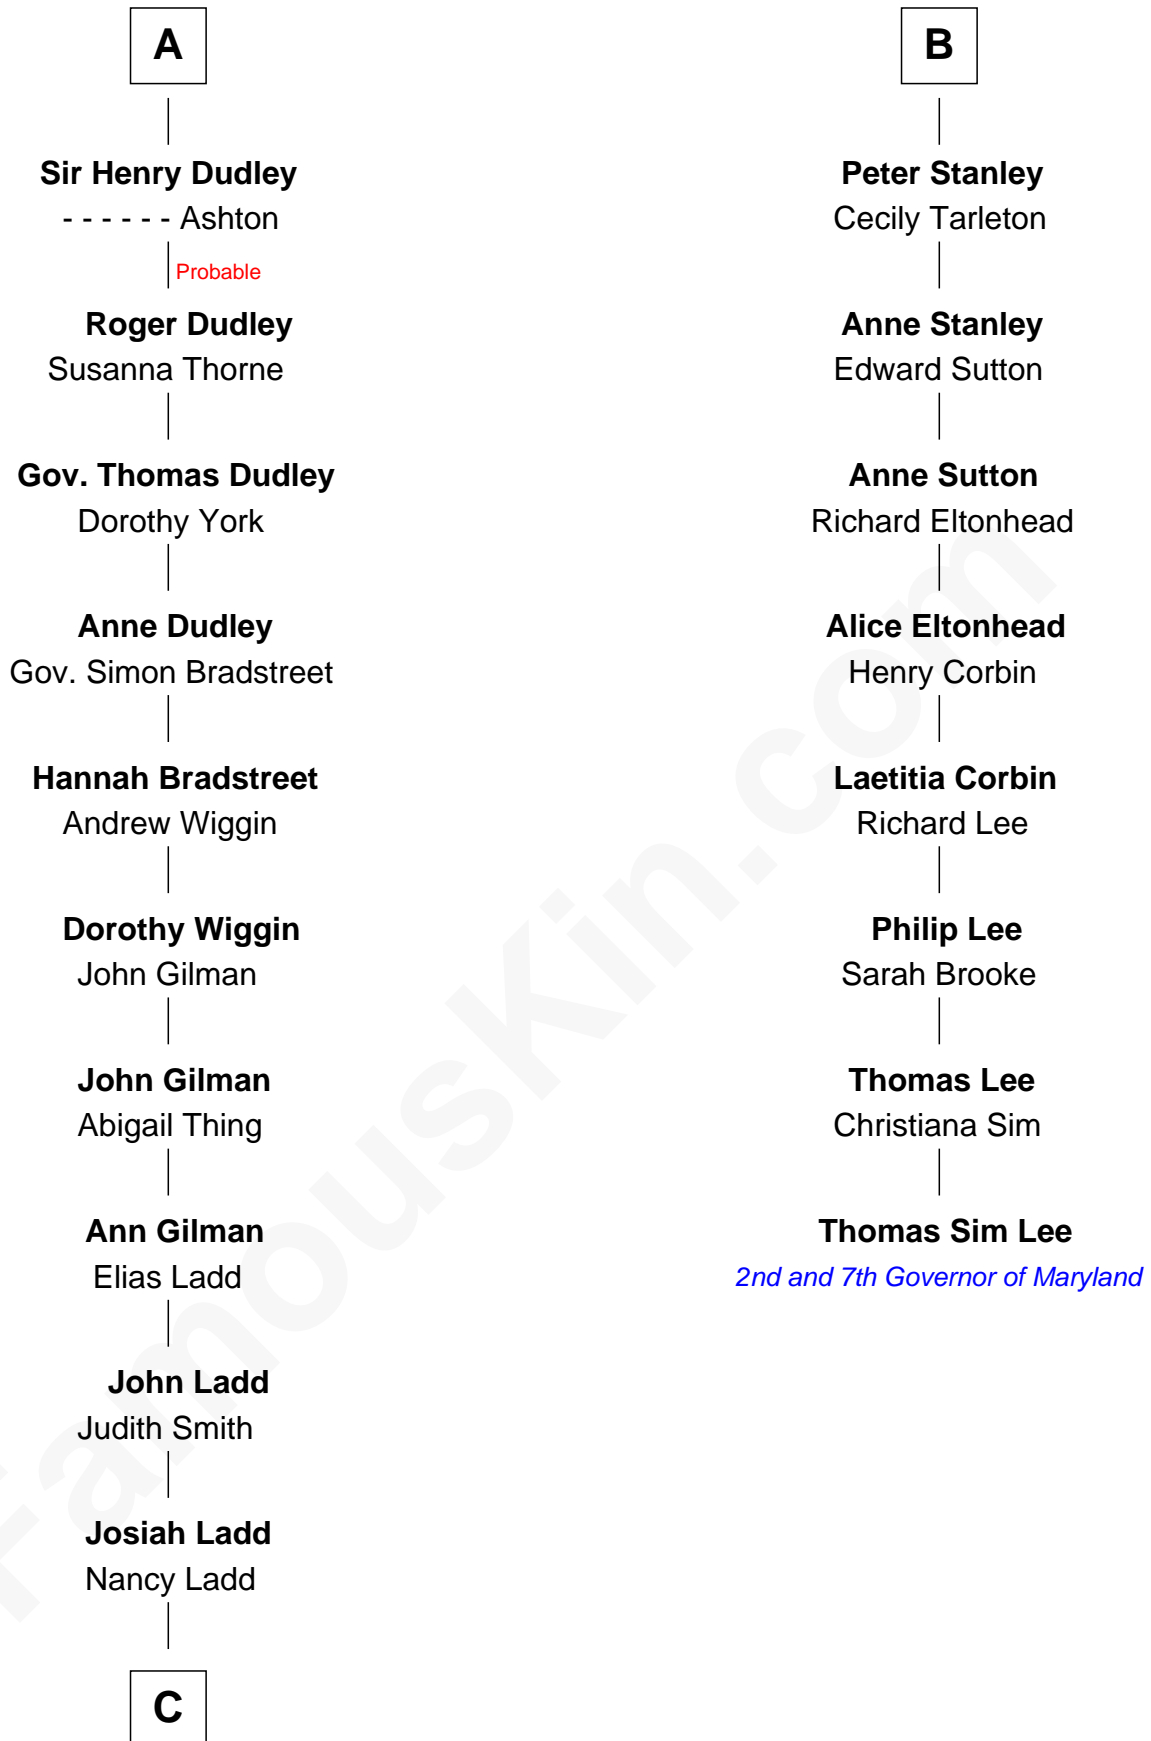

FamousKin.com Relationship Chart of

Alan Ladd
Movie Actor

14th cousin 6 times removed of

Thomas Sim Lee
2nd and 7th Governor of Maryland

Ralph de Stafford

with wife
Margaret de Audley

with wife
Katherine de Hastang

Margaret Grey

Sir William Bonville

Maud de Swinnerton

Sir John Savage

William Bonville

Elizabeth Harington

Mary Savage

William Stanley

William Bonville

Katherine Neville

William Stanley

Alice Hoghton

Cecily Bonville

Thomas Grey

Sir William Stanley

Agnes Grosvenor

Cecily Grey

Sir John Sutton

Sir William Stanley

Anne Harington

A

B

C

—
Alvaro Ladd
Nancy Shotwell