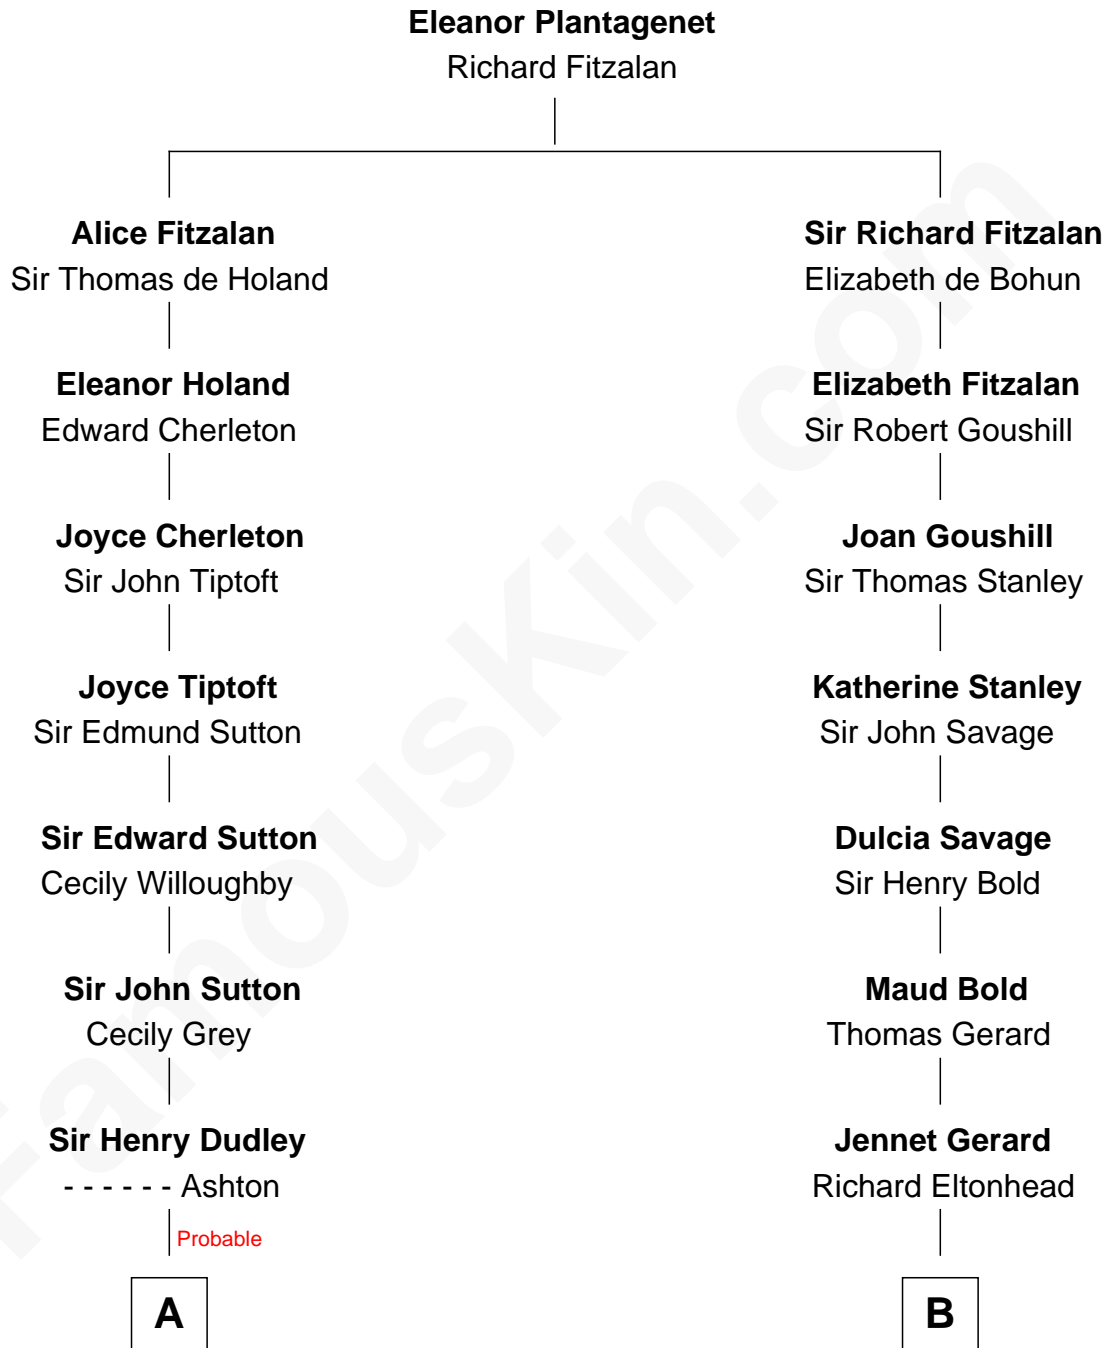

FamousKin.com Relationship Chart of

Alan Ladd
Movie Actor

13th cousin 6 times removed of

Thomas Sim Lee
2nd and 7th Governor of Maryland

C

Oscar F. Ladd
Julia Henrietta Meigs

Alan Harwood Ladd
Selina Raleigh