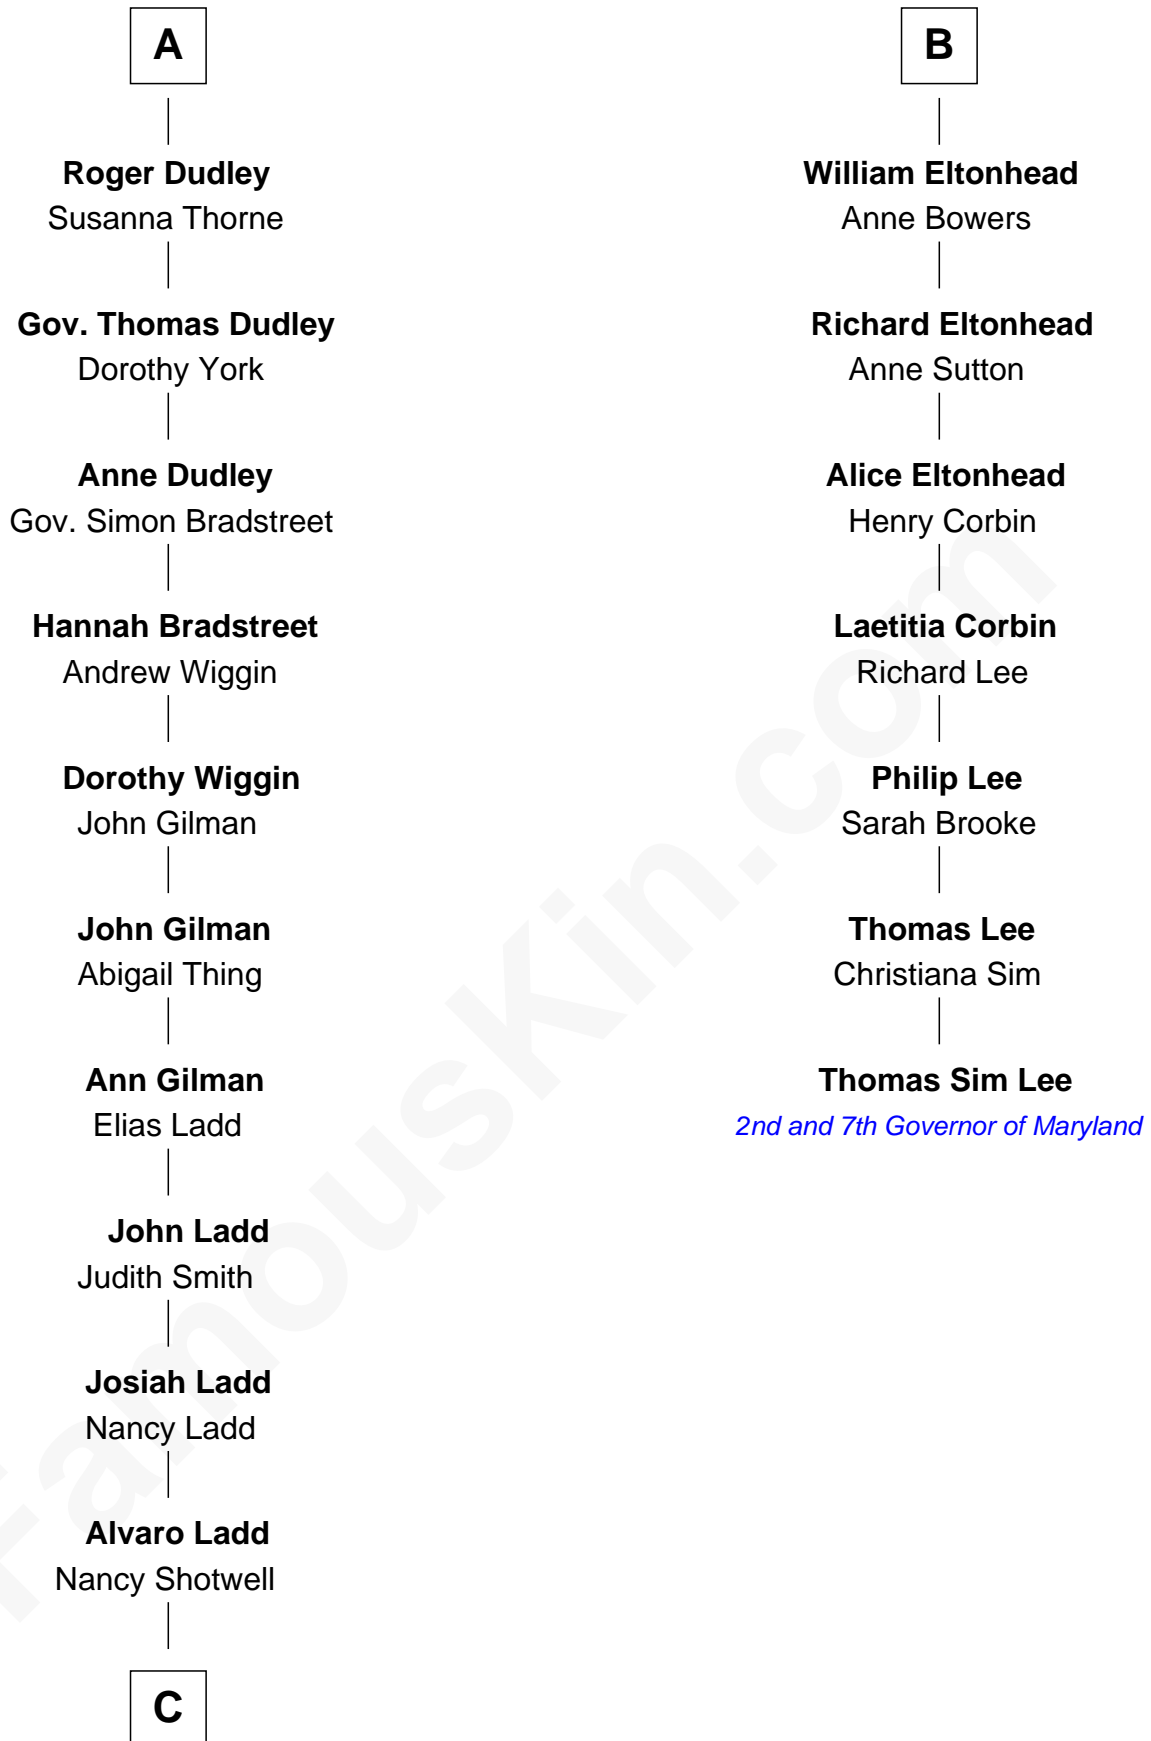

FamousKin.com Relationship Chart of

Alan Ladd
Movie Actor

13th cousin 6 times removed of

Thomas Sim Lee
2nd and 7th Governor of Maryland

C

Oscar F. Ladd
Julia Henrietta Meigs

Alan Harwood Ladd
Selina Raleigh

Alan Ladd
Movie Actor

FamousKin.com