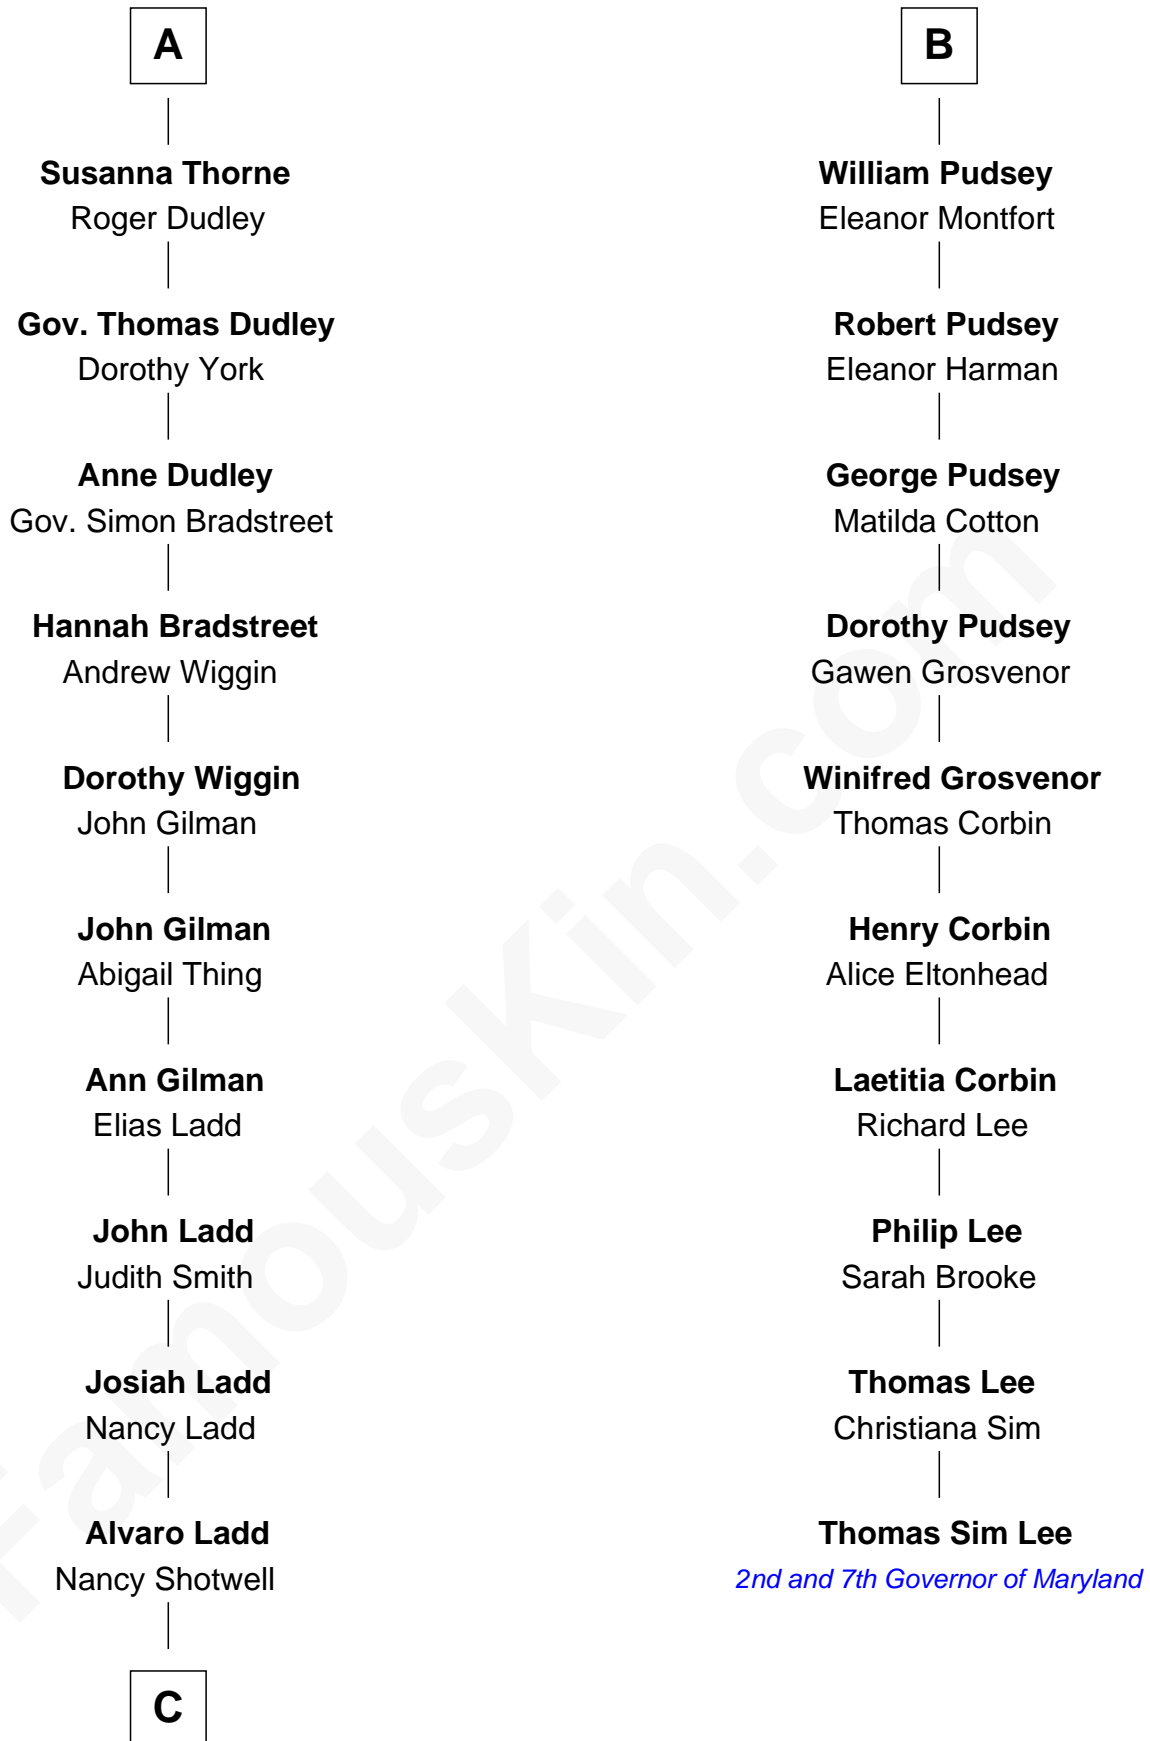

# FamousKin.com Relationship Chart of

**Alan Ladd**  
*Movie Actor*

16th cousin 3 times removed of

**Thomas Sim Lee**  
*2nd and 7th Governor of Maryland*

**Sir John Grey**  
Avice Marmion

**Maud Grey**  
Sir Thomas Harcourt

**Sir Thomas Harcourt**  
Jane Fraunceys

**Sir Richard Harcourt**  
Edith St. Clair

**Alice Harcourt**  
William Bessiles

**Elizabeth Bessiles**  
Richard Fettiplace

**Anne Fettiplace**  
Edward Purefoy

**Mary Purefoy**  
Thomas Thorne

**A**

**Sir Robert Grey**  
Lora de St. Quintin

**Elizabeth Grey**  
Henry FitzHugh

**Eleanor Fitzhugh**  
Sir Thomas Tunstall

**Margaret Tunstall**  
Sir Ralph Pudsey

**Sir John Pudsey**  
Grace Hamerton

**Henry Pudsey**  
Margaret Conyers

**Rowland Pudsey**  
Edith Hare

**B**

**C**

—  
**Oscar F. Ladd**  
Julia Henrietta Meigs

—  
**Alan Harwood Ladd**  
Selina Raleigh

—  
**Alan Ladd**  
*Movie Actor*

FamousKin.com