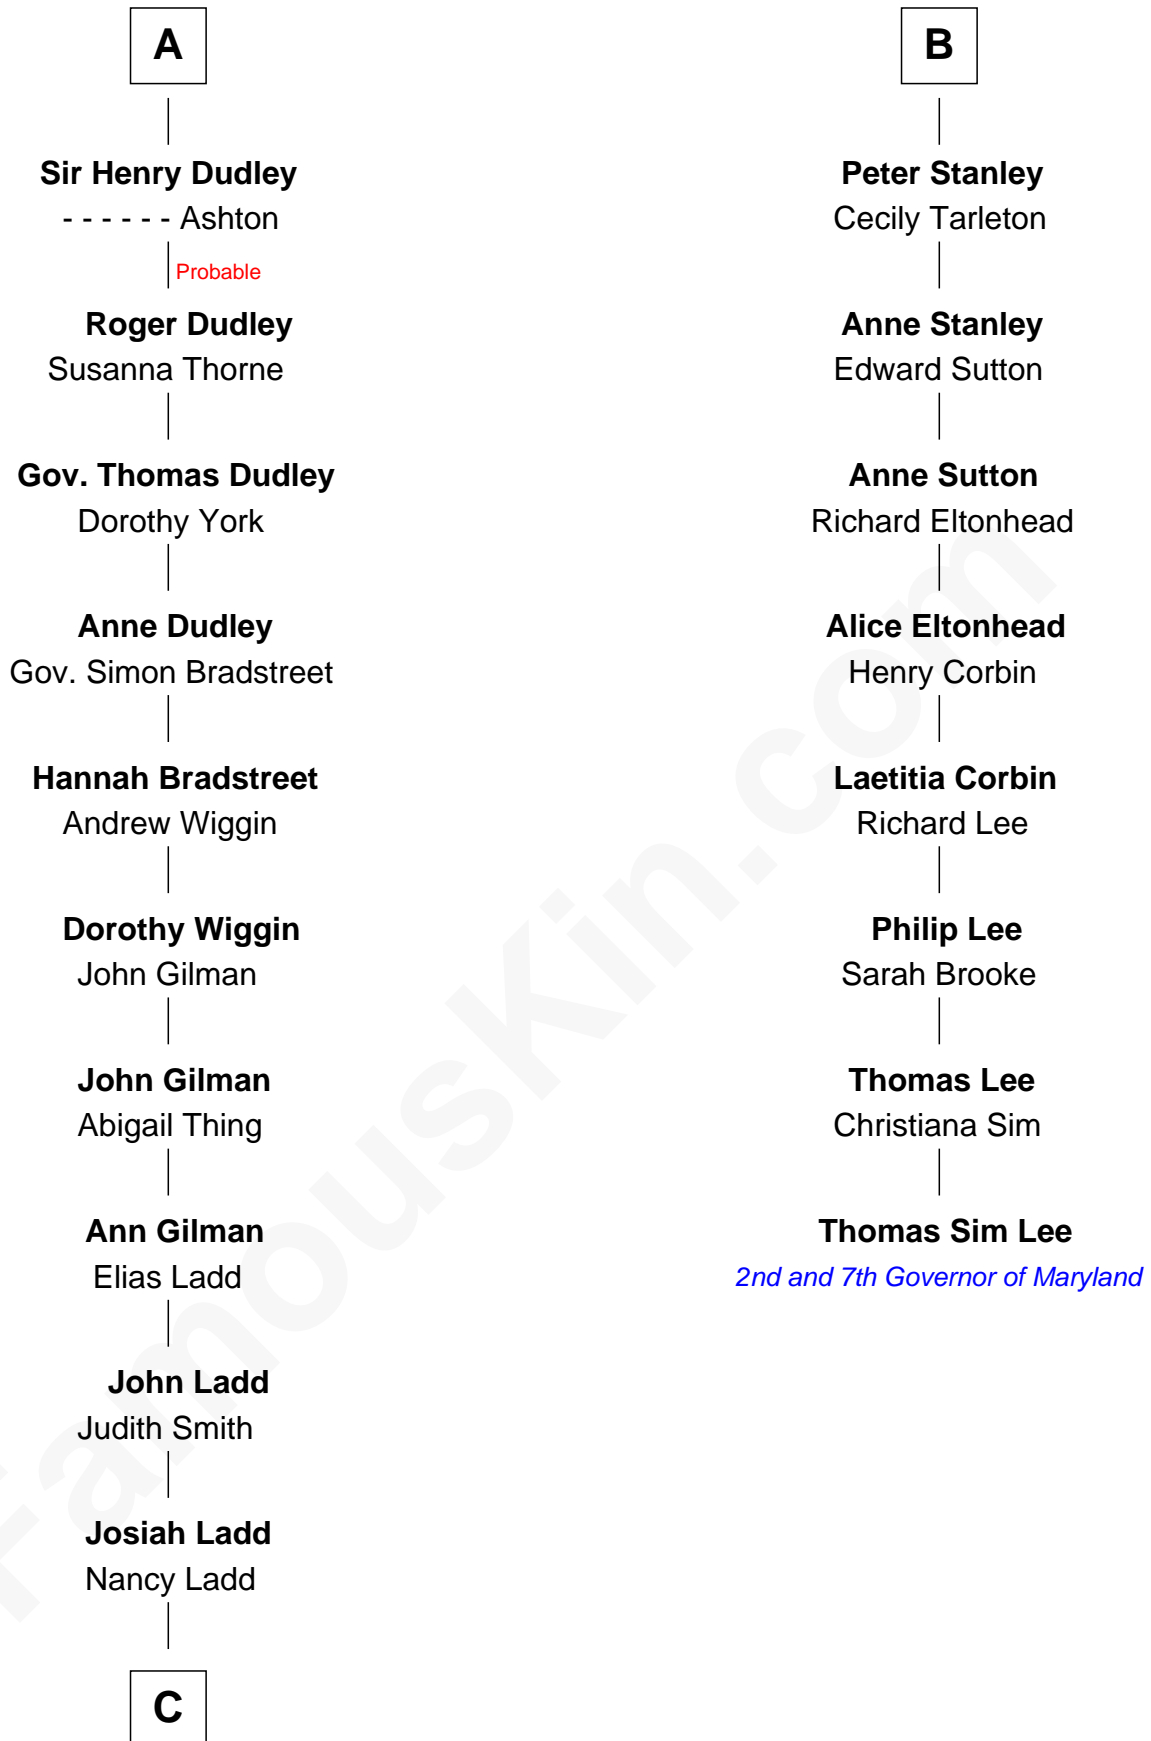

FamousKin.com Relationship Chart of

Alan Ladd
Movie Actor

14th cousin 6 times removed of

Thomas Sim Lee
2nd and 7th Governor of Maryland

Sir Robert de Holland
Maude la Zouche

C

—
Alvaro Ladd
Nancy Shotwell

—
Oscar F. Ladd
Julia Henrietta Meigs

—
Alan Harwood Ladd
Selina Raleigh

—
Alan Ladd
Movie Actor

FamousKin.com