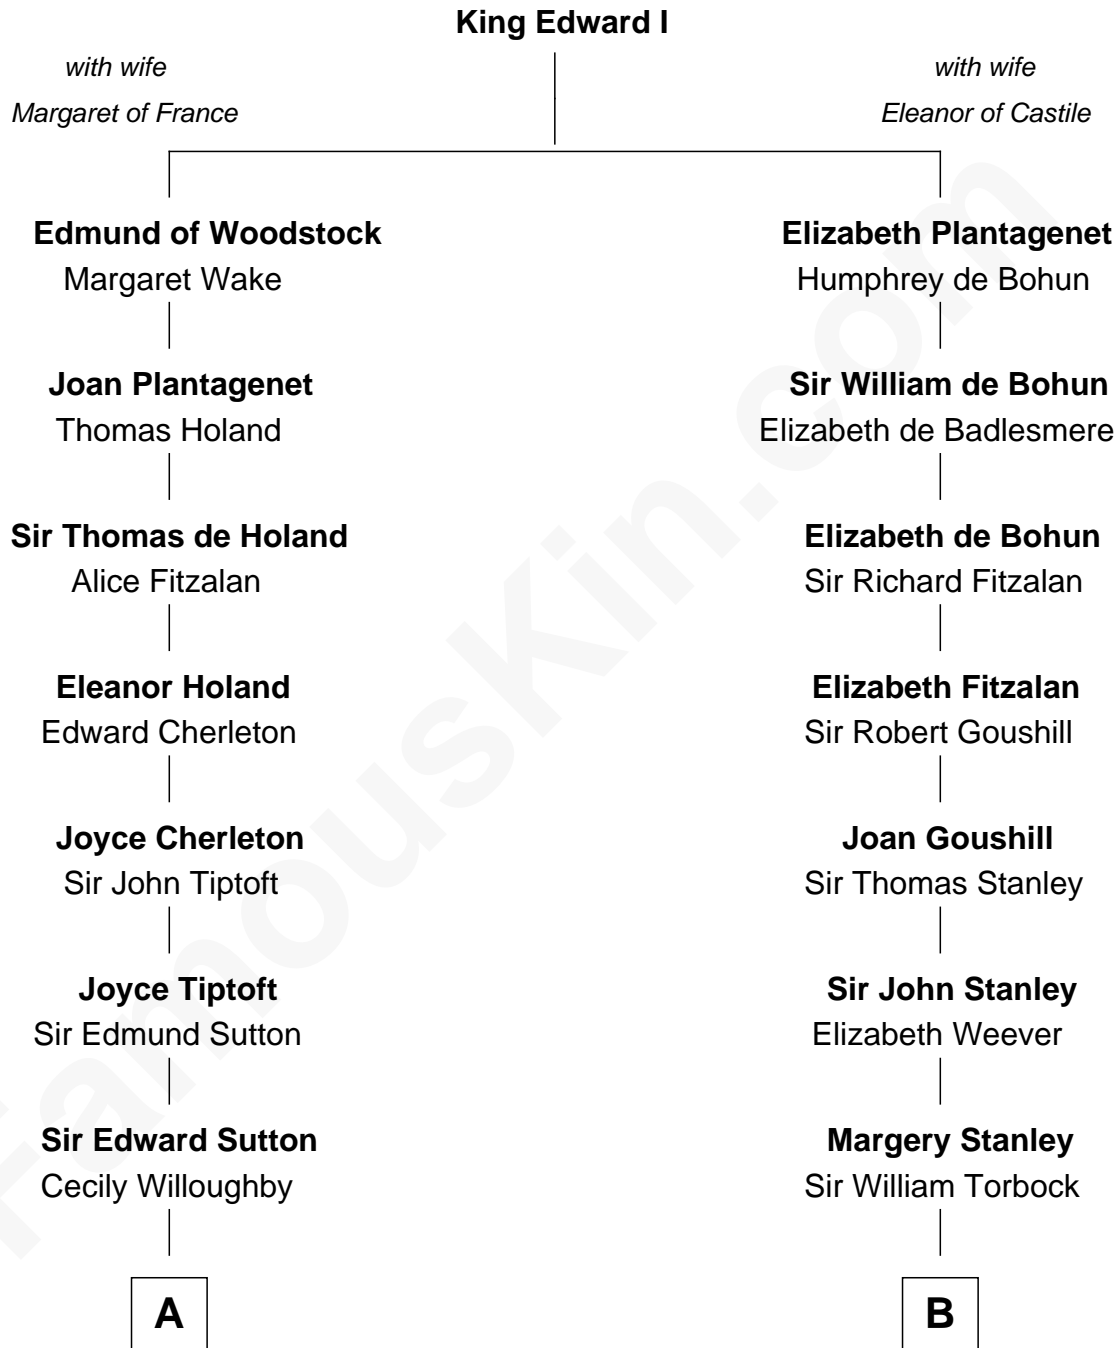

FamousKin.com Relationship Chart of

Alan Ladd
Movie Actor

16th cousin 5 times removed of

Edward Lloyd V
13th Governor of Maryland

C

—
Josiah Ladd

Nancy Ladd

—
Alvaro Ladd

Nancy Shotwell

—
Oscar F. Ladd

Julia Henrietta Meigs

—
Alan Harwood Ladd

Selina Raleigh

—
Alan Ladd

Movie Actor

FamousKin.com