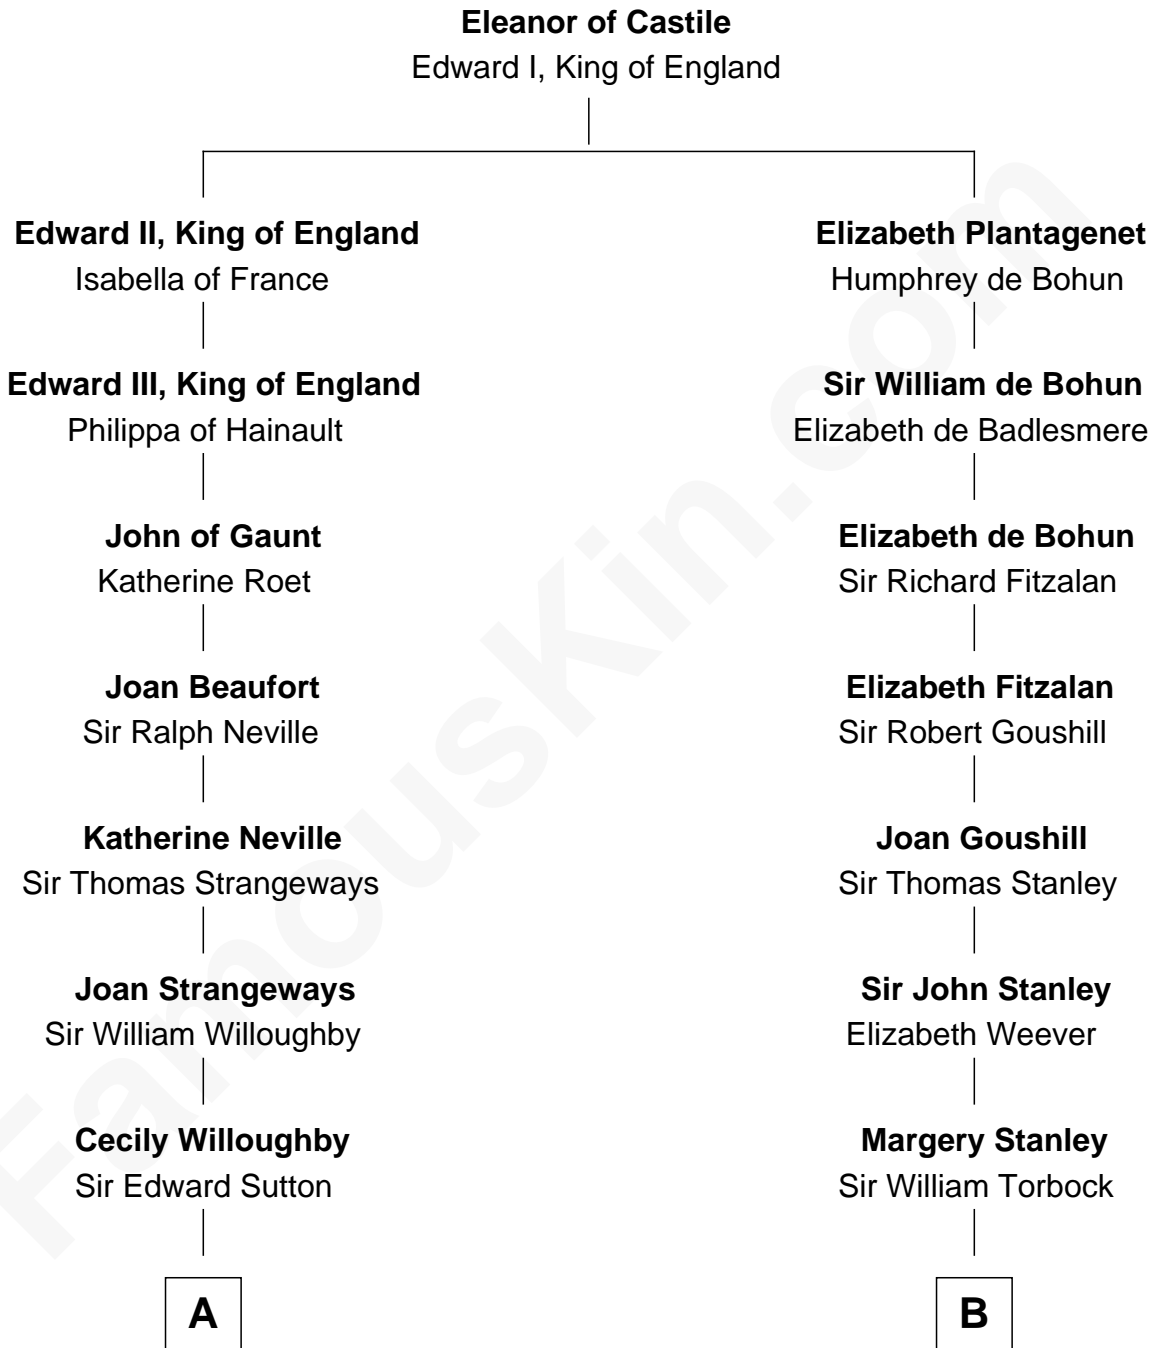

FamousKin.com Relationship Chart of

Alan Ladd
Movie Actor

16th cousin 5 times removed of

Edward Lloyd V
13th Governor of Maryland

C

—
Josiah Ladd

Nancy Ladd

—
Alvaro Ladd

Nancy Shotwell

—
Oscar F. Ladd

Julia Henrietta Meigs

—
Alan Harwood Ladd

Selina Raleigh

—
Alan Ladd

Movie Actor

FamousKin.com