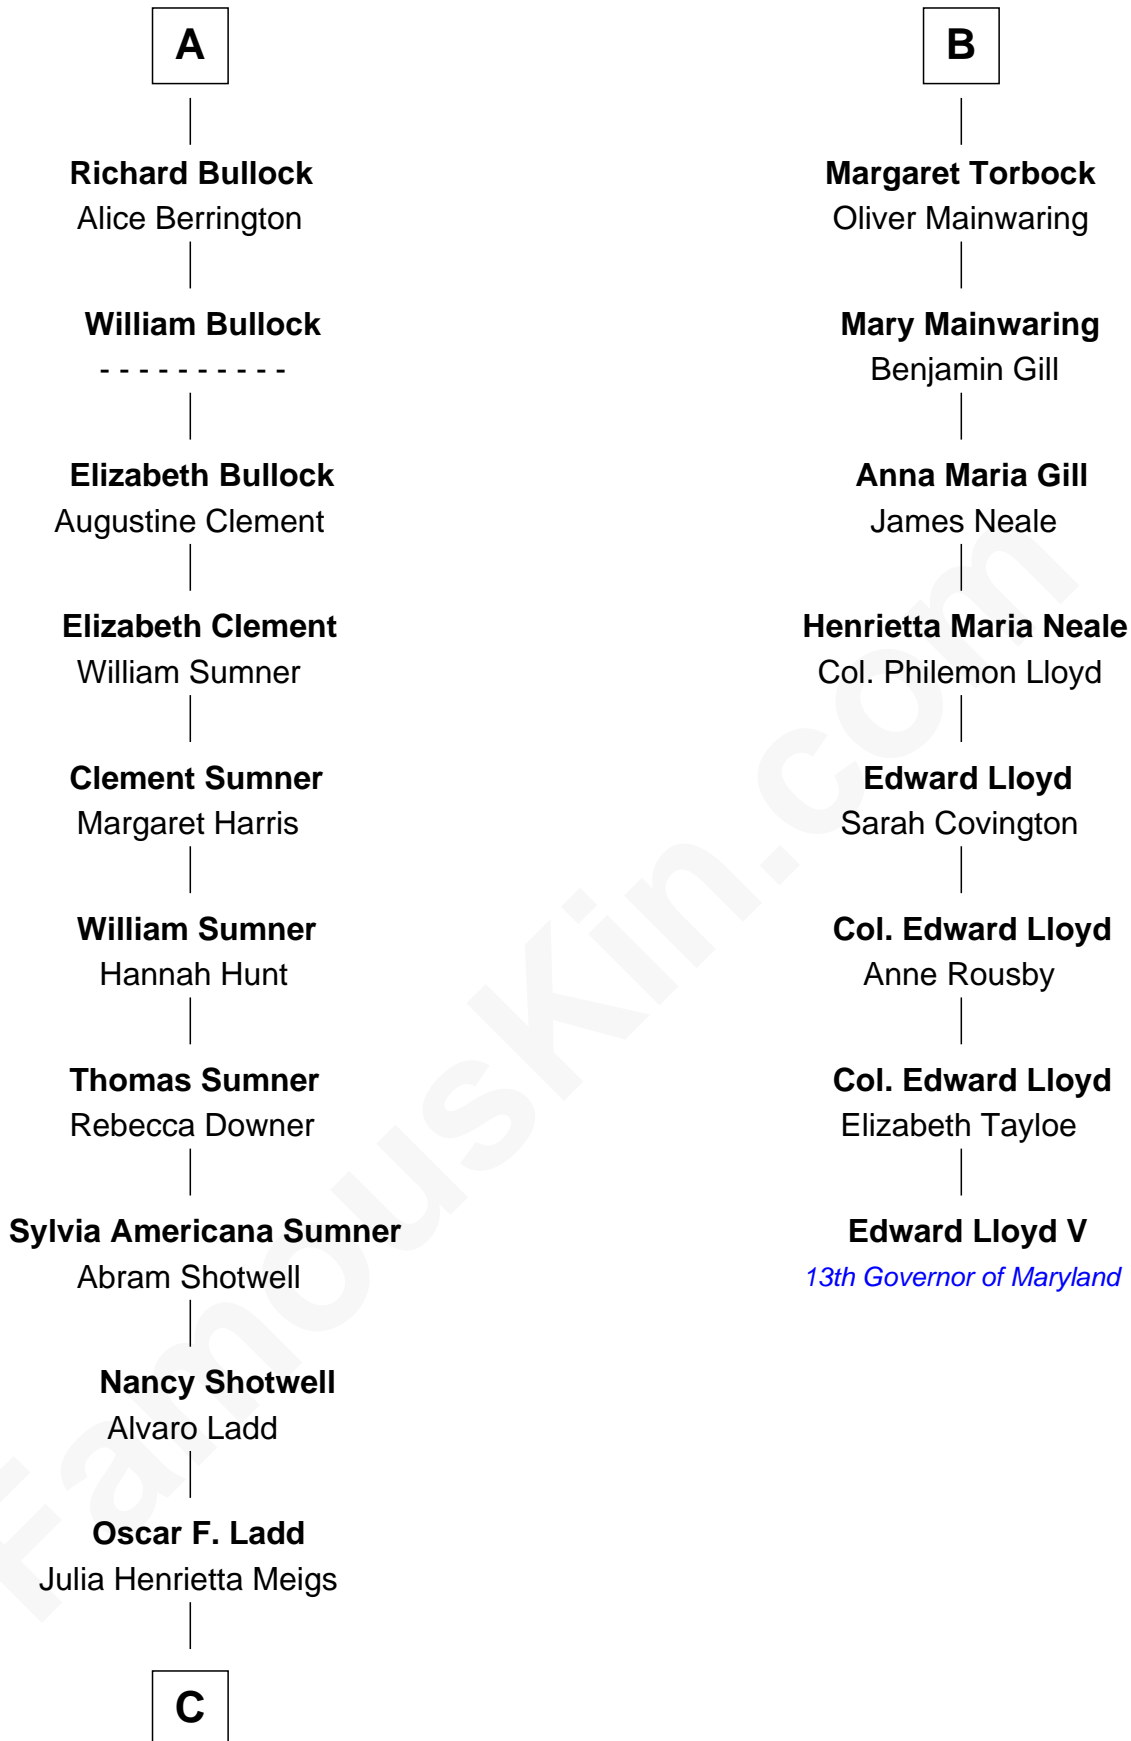

FamousKin.com Relationship Chart of

Alan Ladd
Movie Actor

14th cousin 4 times removed of

Edward Lloyd V
13th Governor of Maryland

Richard Fitzalan

*with wife
Isabel le Despencer*

*with wife
Eleanor Plantagenet*

Alice Sergeaux

Sir Richard de Vere

Joan Goushill

Sir Thomas Stanley

Sir John de Vere

Elizabeth Howard

Sir John Stanley

Elizabeth Weever

Joan de Vere

Sir William Norreys

Margery Stanley

Sir William Torbock

Margaret Norreys

Gilbert Bullock

Thomas Torbock

Elizabeth Moore

Thomas Bullock

Alice Kingsmill

William Torbock

Catherine Gerard

A

B

C

—
Alan Harwood Ladd