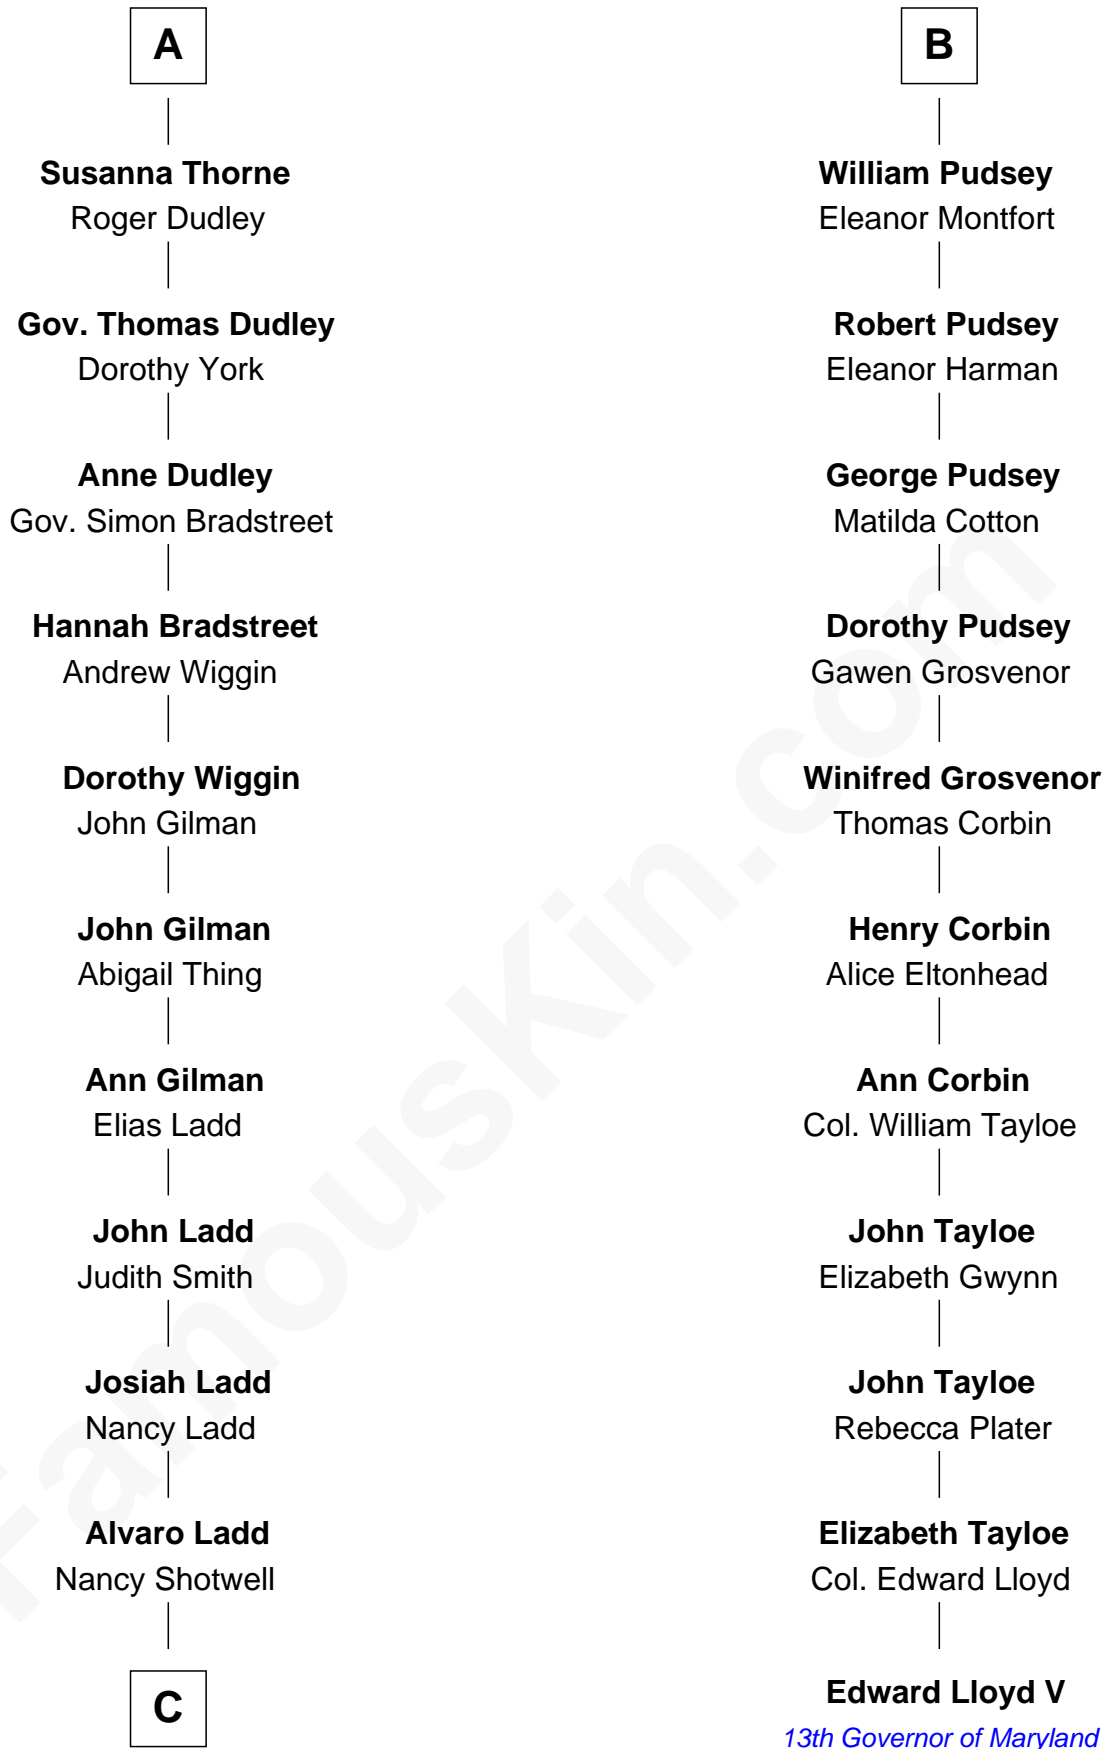

FamousKin.com Relationship Chart of

Alan Ladd
Movie Actor

17th cousin 2 times removed of

Edward Lloyd V
13th Governor of Maryland

Sir John Grey
Avice Marmion

C

—
Oscar F. Ladd
Julia Henrietta Meigs

—
Alan Harwood Ladd
Selina Raleigh

—
Alan Ladd
Movie Actor

FamousKin.com