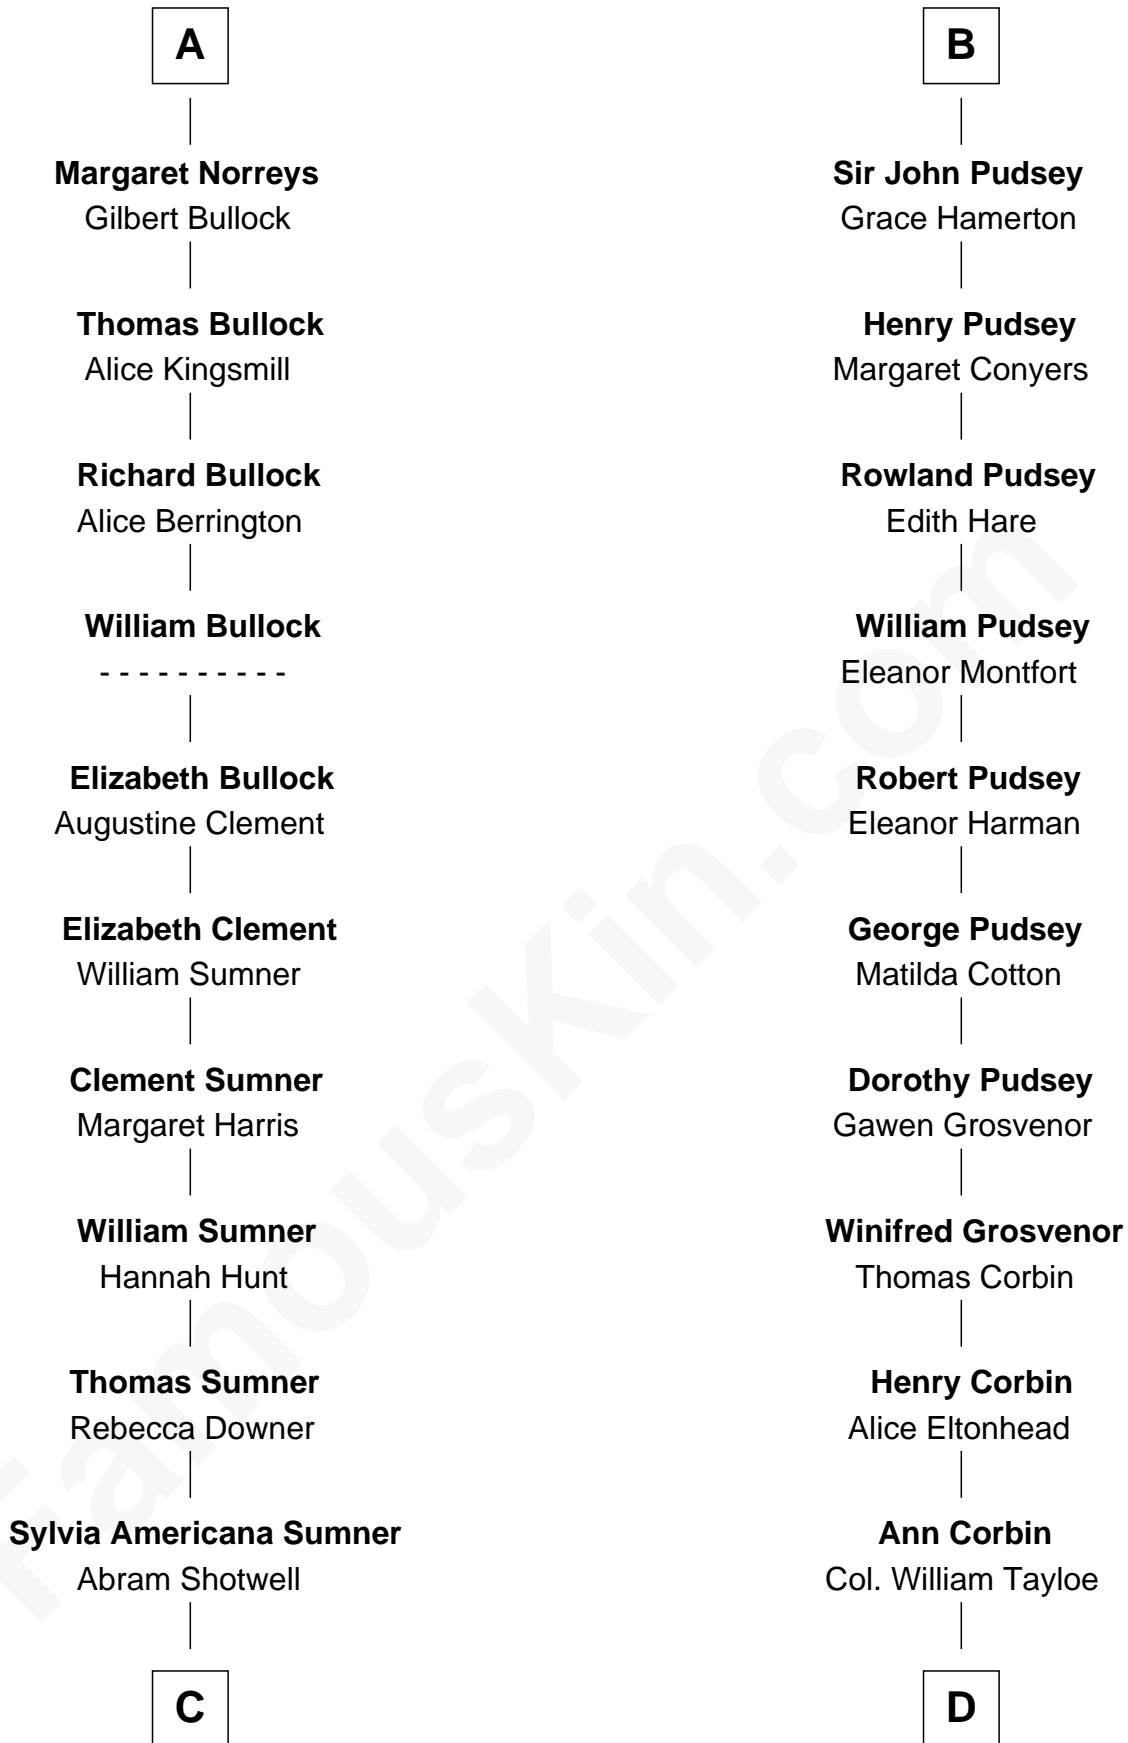

# FamousKin.com Relationship Chart of

**Alan Ladd**

*Movie Actor*

20th cousin of

**Edward Lloyd V**

*13th Governor of Maryland*

**Sir Walter FitzRobert**

Ida Longespee

**Sir Richard de Vere**

Alice Sergeaux

**Sir John de Vere**

Elizabeth Howard

**Joan de Vere**

Sir William Norreys

**A**

**Ela FitzWalter**

William de Odingsells

**Margaret de Oddingseles**

Sir John de Grey

**Sir John Grey**

Avice Marmion

**Sir Robert Grey**

Lora de St. Quintin

**Elizabeth Grey**

Henry FitzHugh

**Eleanor Fitzhugh**

Sir Thomas Tunstall

**Margaret Tunstall**

Sir Ralph Pudsey

**B**

**C**

**Nancy Shotwell**