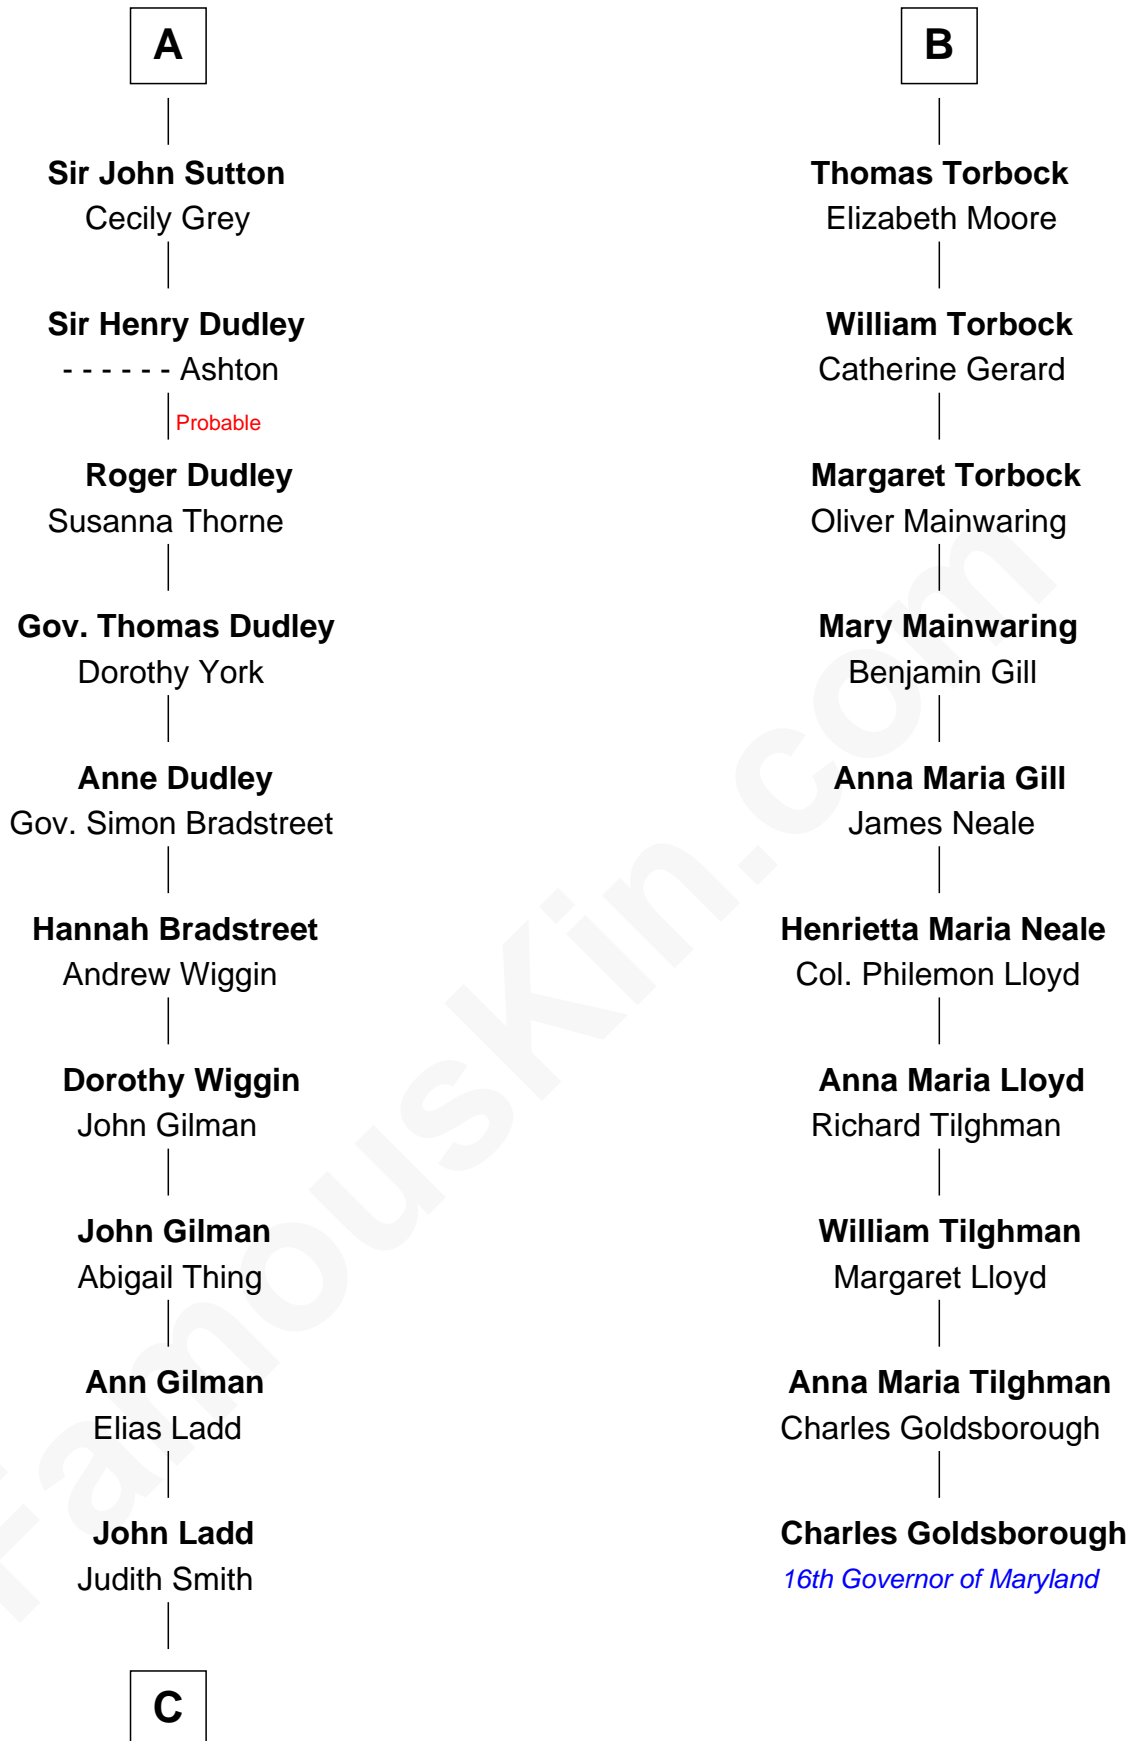

FamousKin.com Relationship Chart of

Alan Ladd
Movie Actor

16th cousin 5 times removed of

Charles Goldsborough
16th Governor of Maryland

C

—
Josiah Ladd

Nancy Ladd

—
Alvaro Ladd

Nancy Shotwell

—
Oscar F. Ladd

Julia Henrietta Meigs

—
Alan Harwood Ladd

Selina Raleigh

—
Alan Ladd

Movie Actor