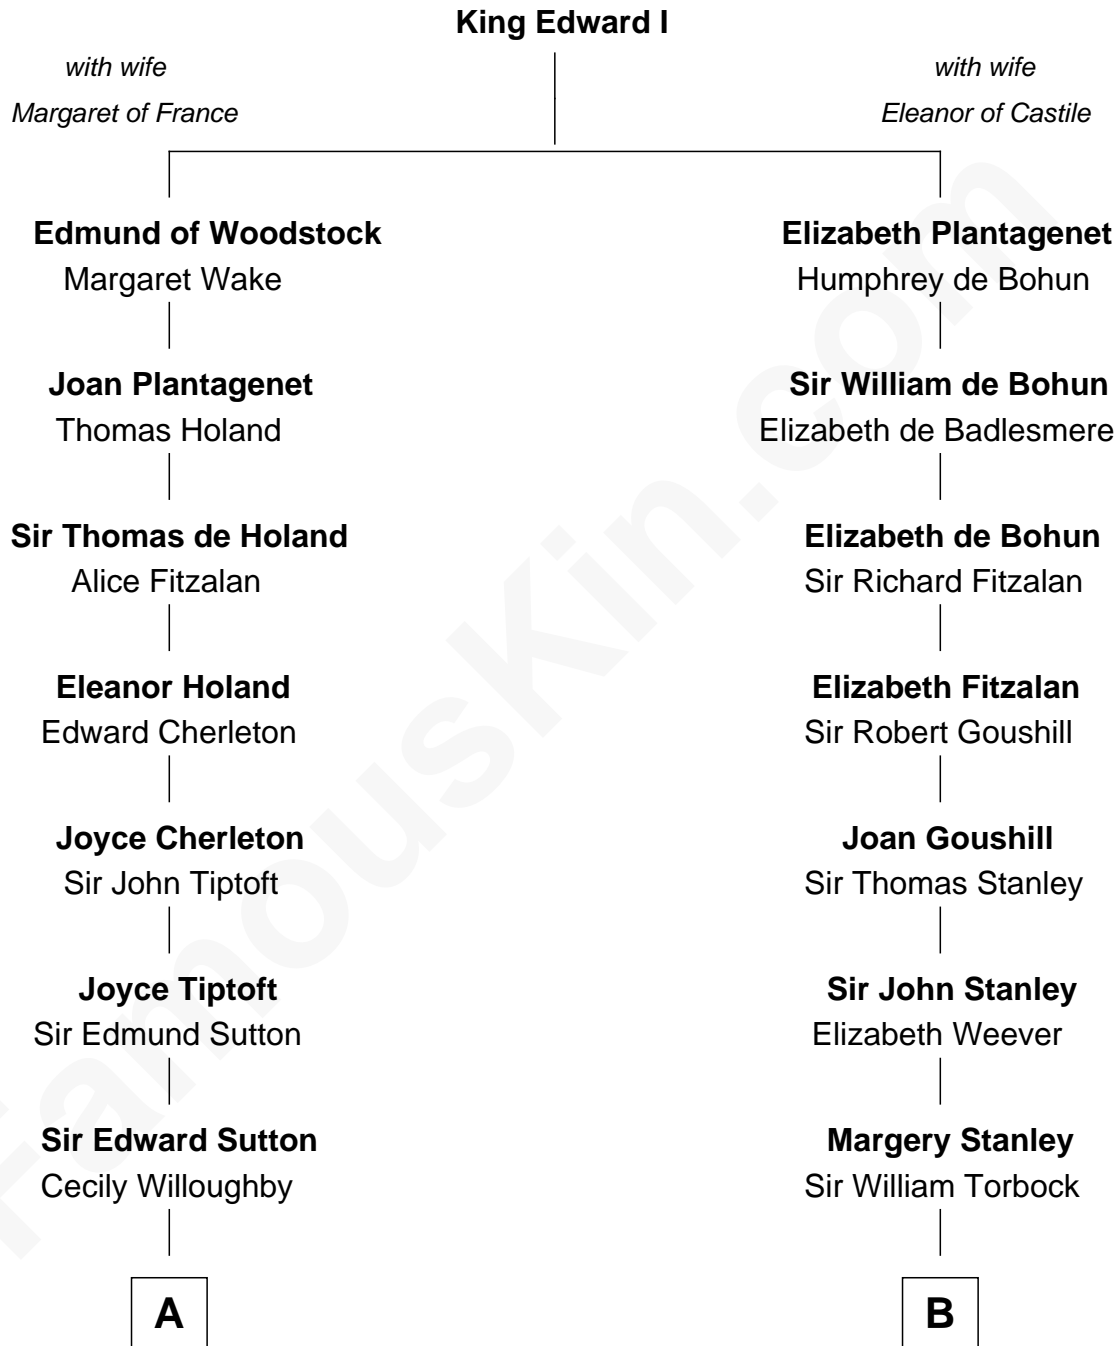

FamousKin.com Relationship Chart of

Alan Ladd
Movie Actor

16th cousin 5 times removed of

Charles Goldsborough
16th Governor of Maryland

C

—
Josiah Ladd

Nancy Ladd

—
Alvaro Ladd

Nancy Shotwell

—
Oscar F. Ladd

Julia Henrietta Meigs

—
Alan Harwood Ladd

Selina Raleigh

—
Alan Ladd

Movie Actor