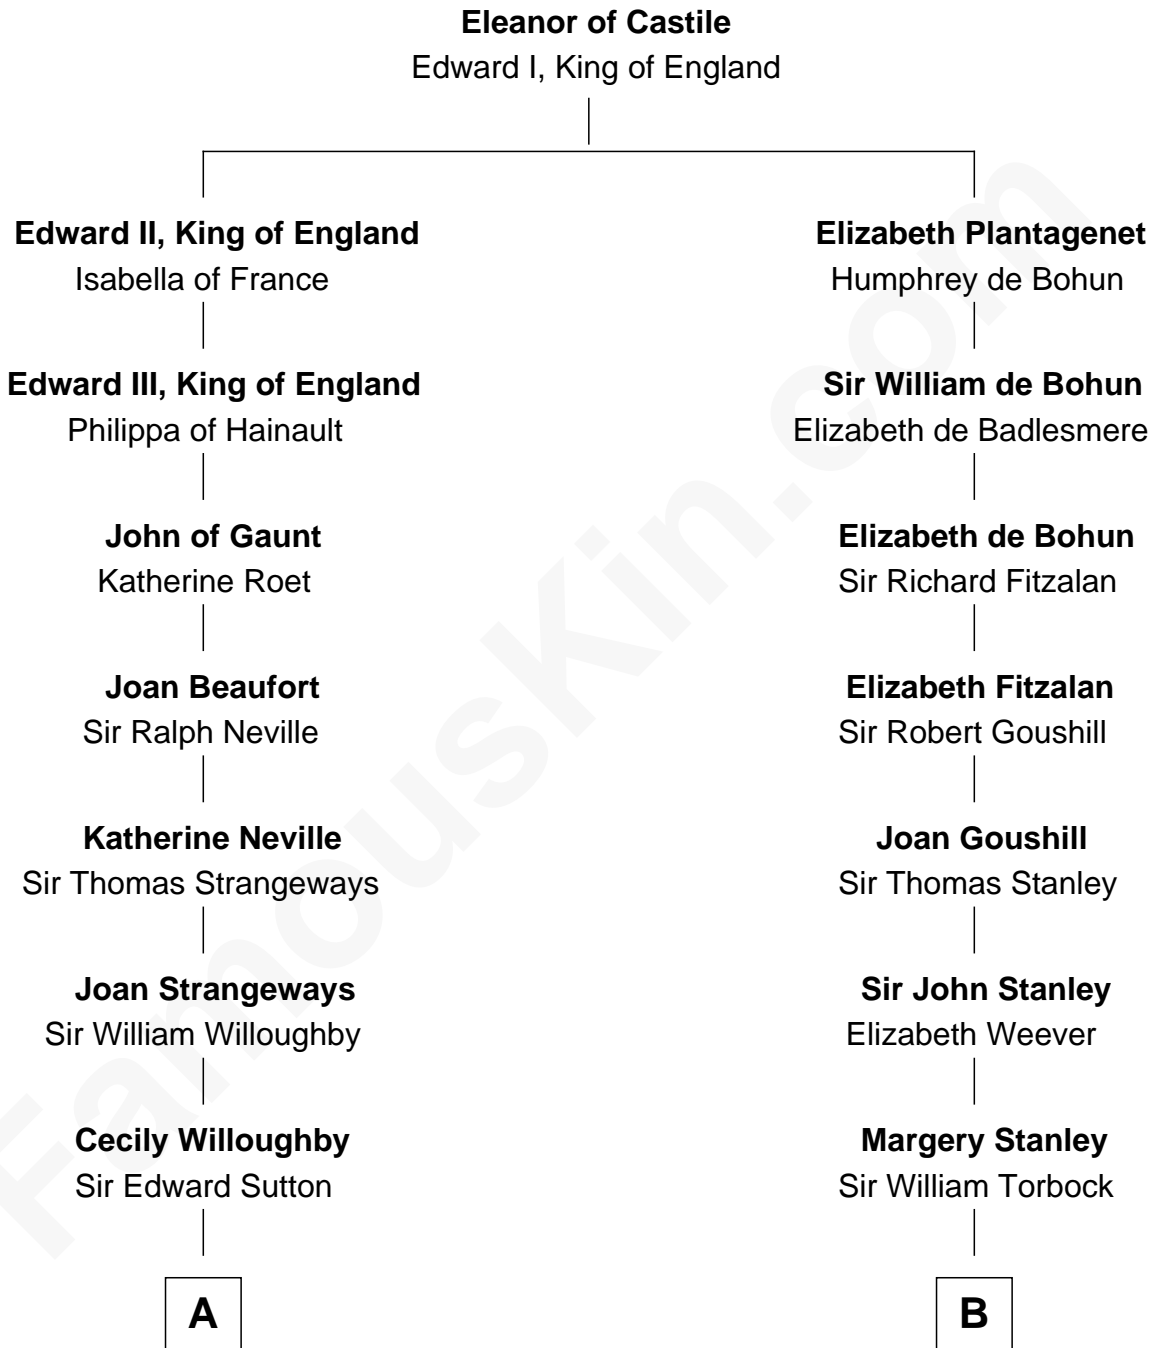

FamousKin.com Relationship Chart of

Alan Ladd
Movie Actor

16th cousin 5 times removed of

Charles Goldsborough
16th Governor of Maryland

C

—
Josiah Ladd

Nancy Ladd

—
Alvaro Ladd

Nancy Shotwell

—
Oscar F. Ladd

Julia Henrietta Meigs

—
Alan Harwood Ladd

Selina Raleigh

—
Alan Ladd

Movie Actor