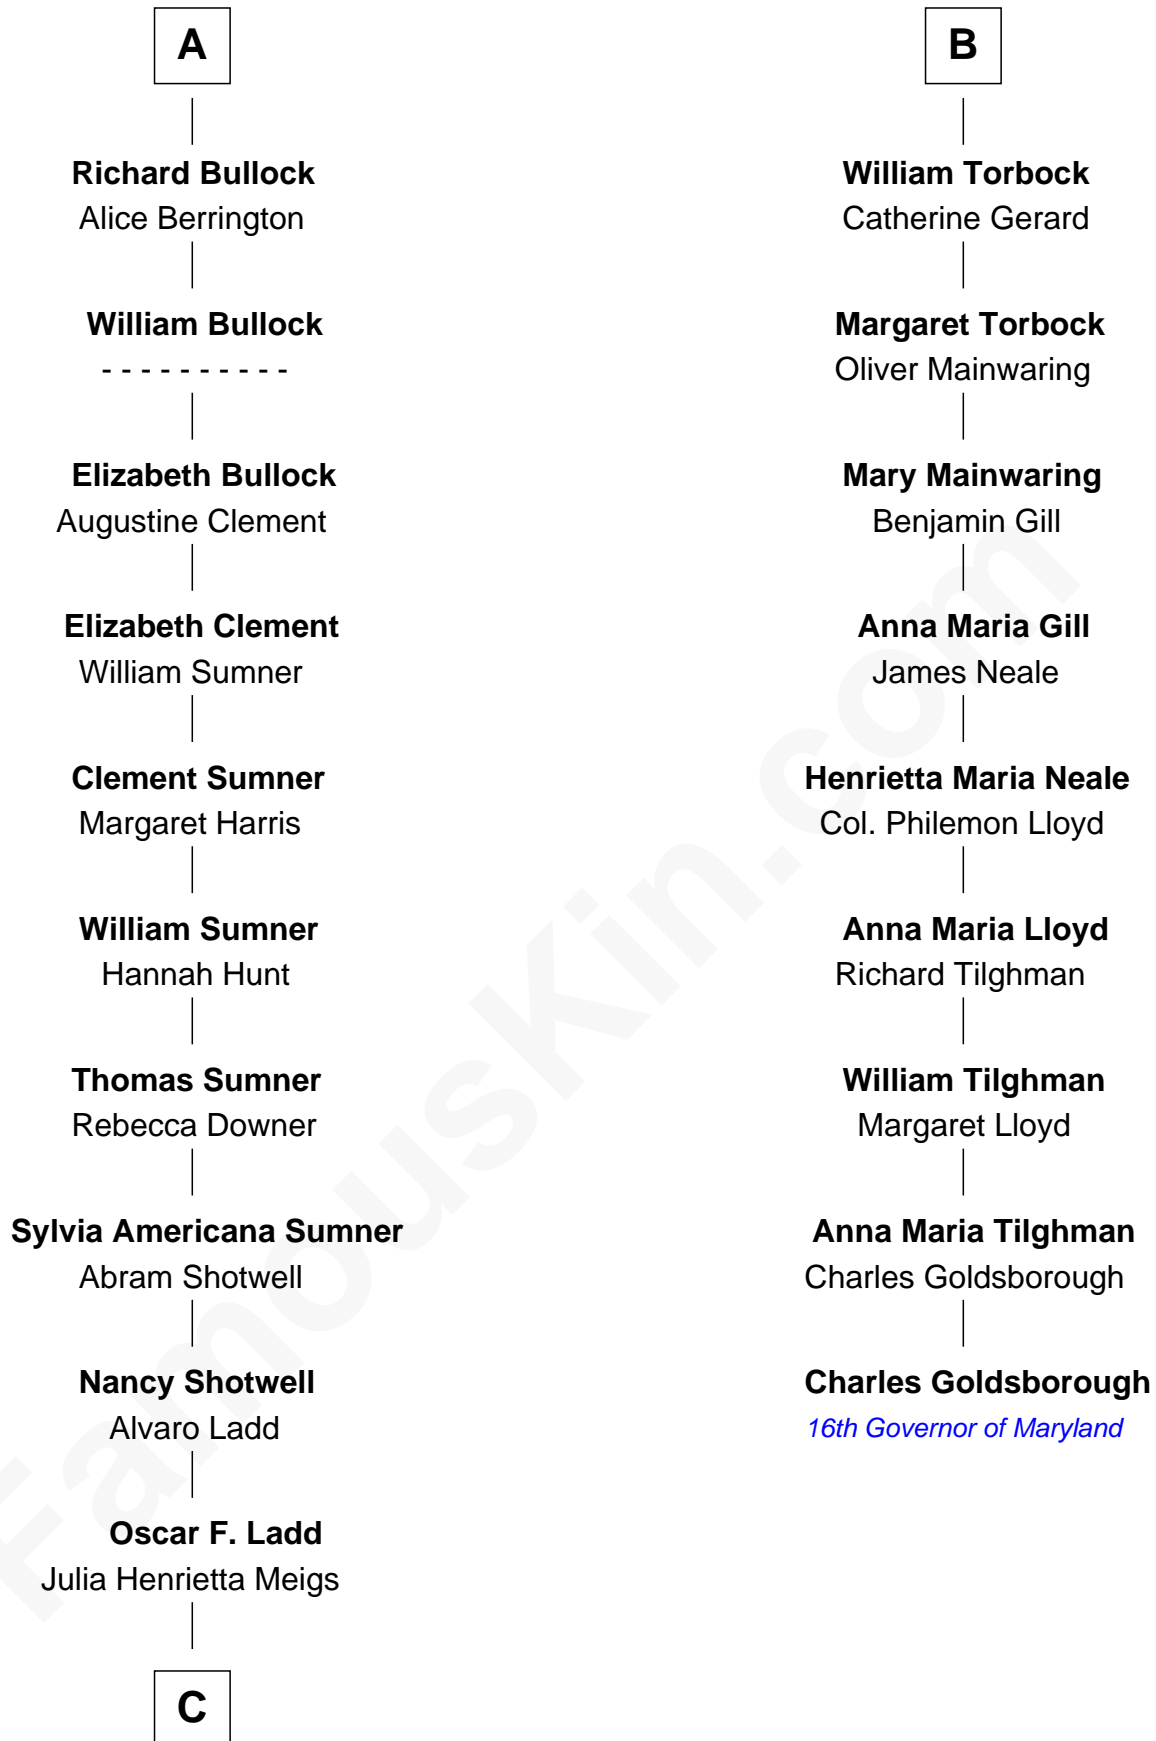

FamousKin.com Relationship Chart of

Alan Ladd

Movie Actor

15th cousin 3 times removed of

Charles Goldsborough

16th Governor of Maryland

Bartholomew de Badlesmere

Margaret de Clare

C

—
Alan Harwood Ladd

Selina Raleigh

—
Alan Ladd

Movie Actor

FamousKin.com