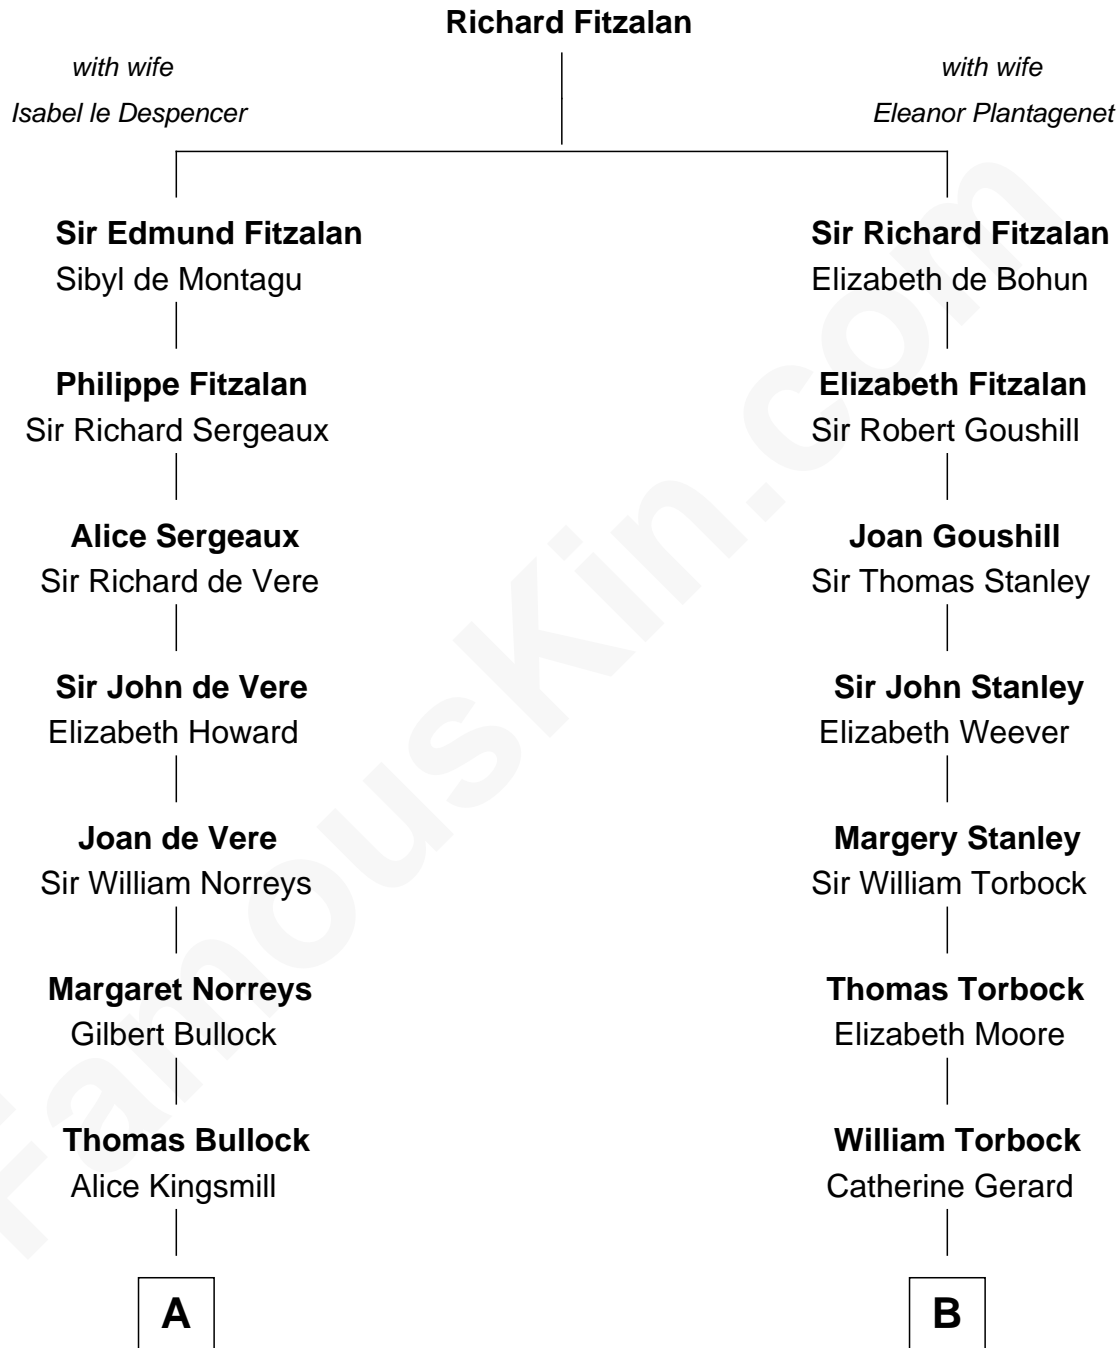

FamousKin.com
Relationship Chart of
Alan Ladd
Movie Actor

14th cousin 4 times removed of
Charles Goldsborough
16th Governor of Maryland

C

—
Alan Harwood Ladd

Selina Raleigh

—
Alan Ladd

Movie Actor

FamousKin.com