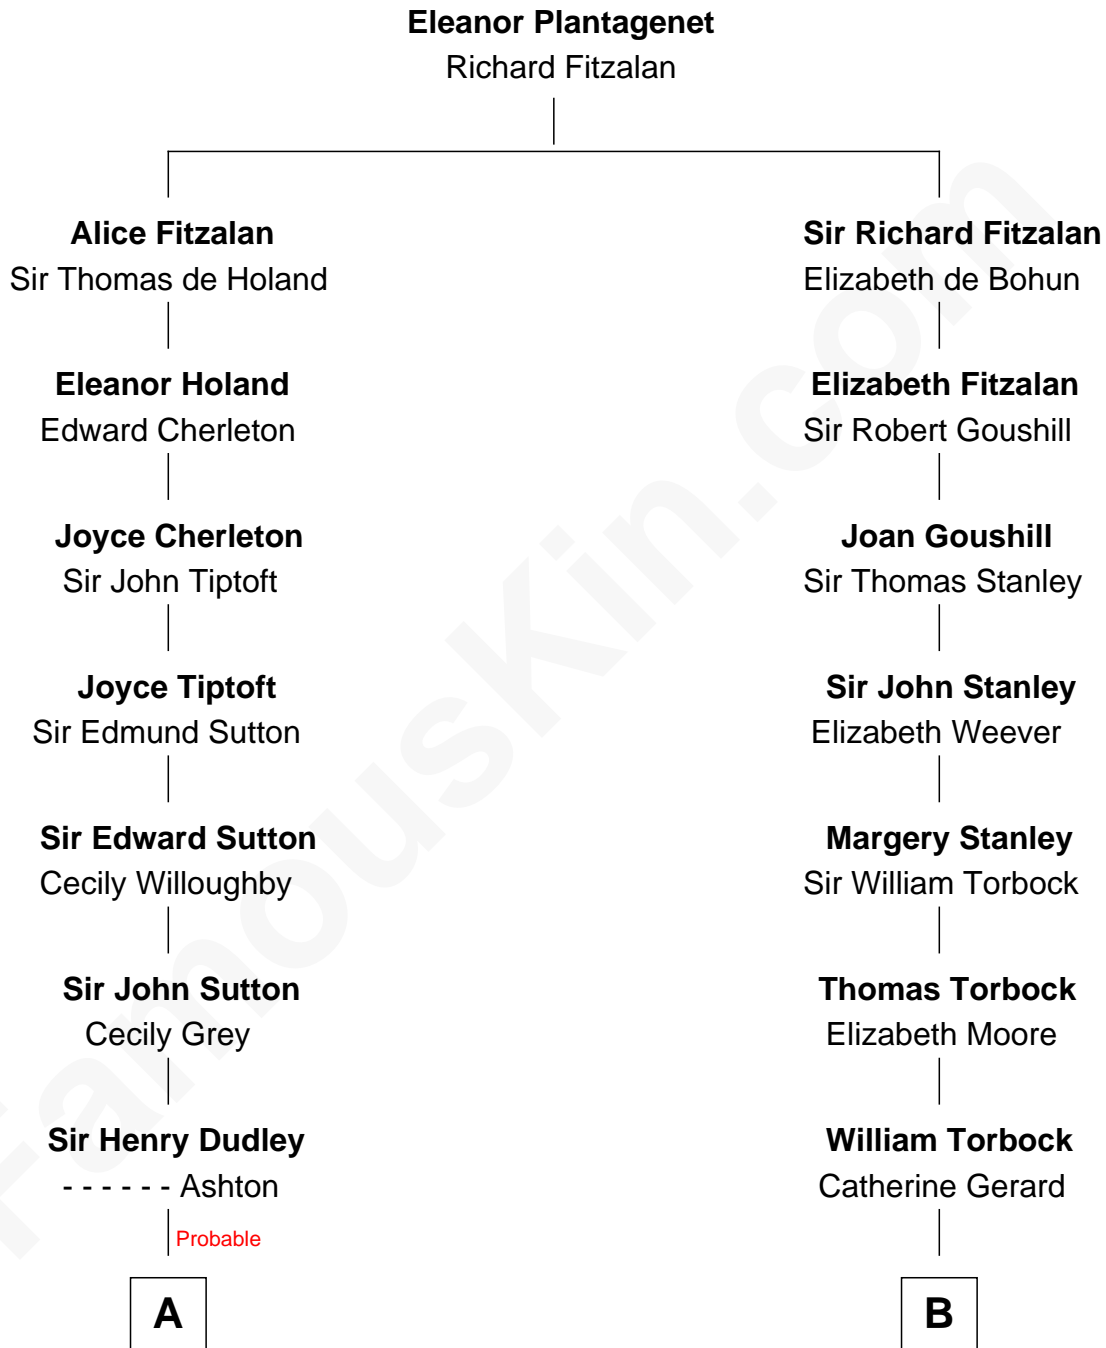

FamousKin.com Relationship Chart of

Alan Ladd
Movie Actor

14th cousin 5 times removed of

Charles Goldsborough
16th Governor of Maryland

C

—
Oscar F. Ladd
Julia Henrietta Meigs

—
Alan Harwood Ladd
Selina Raleigh