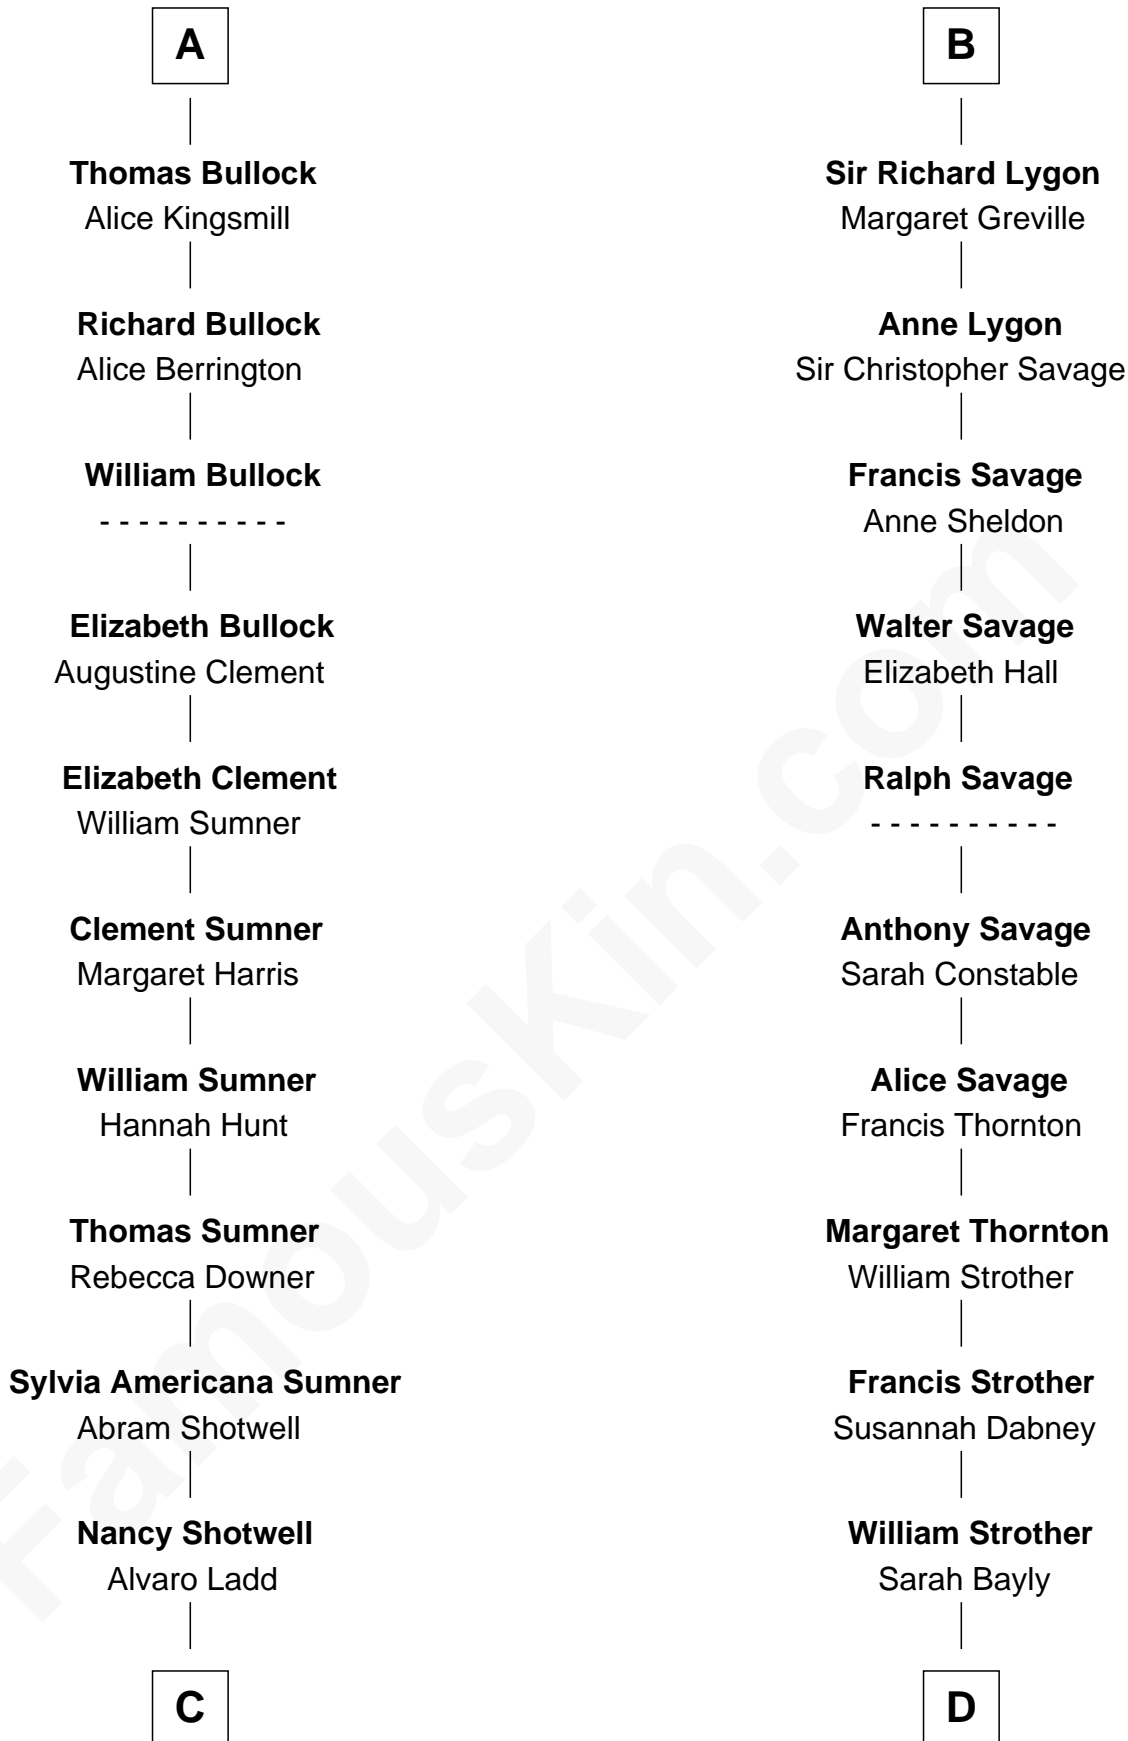

FamousKin.com Relationship Chart of

Alan Ladd
Movie Actor

18th cousin 1 time removed of

Zachary Taylor
12th U.S. President

Hugh le Despencer
Eleanor de Clare

Isabel le Despencer
Richard Fitzalan

Sir Edmund Fitzalan
Sibyl de Montagu

Philippe Fitzalan
Sir Richard Sergeaux

Alice Sergeaux
Sir Richard de Vere

Sir John de Vere
Elizabeth Howard

Joan de Vere
Sir William Norreys

Margaret Norreys
Gilbert Bullock

A

Sir Edward le Despencer
Anne de Ferrers

Edward Despencer
Elizabeth Burghersh

Margaret Despencer
Robert de Ferrers

Sir Edmund Ferrers
Ellen Roche

Margaret Ferrers
John de Beauchamp

Sir Richard de Beauchamp
Elizabeth Stafford

Anne de Beauchamp
Sir Richard Lygon

B

FamousKin.com