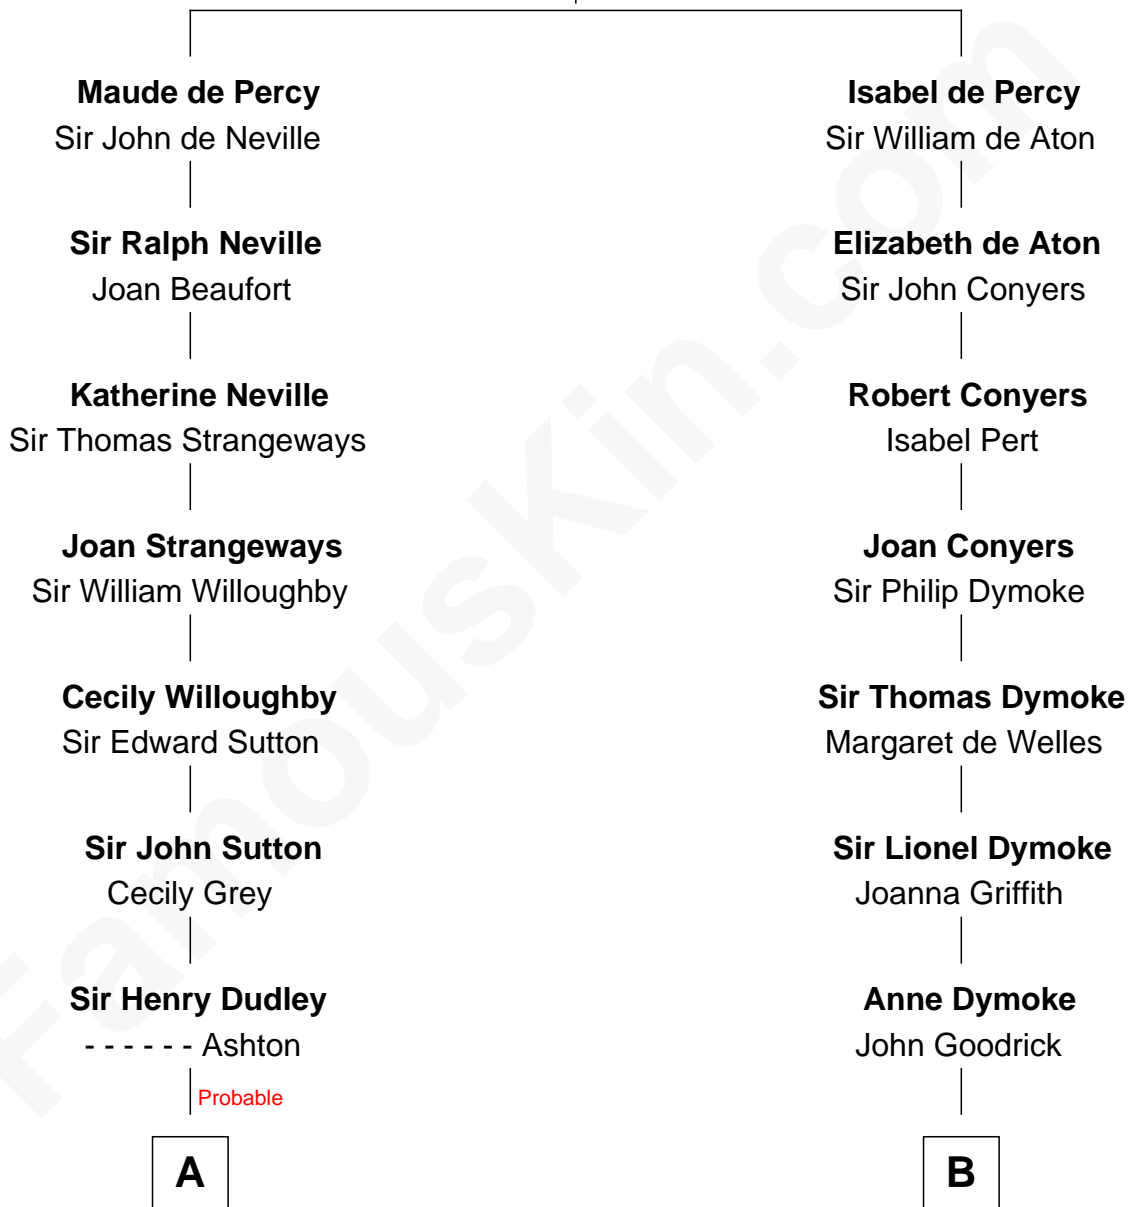

FamousKin.com Relationship Chart of

Alan Ladd
Movie Actor

19th cousin 2 times removed of

Dave Cowens
NBA Hall of Famer

Sir Henry de Percy
Idoine de Clifford

C

Oscar F. Ladd
Julia Henrietta Meigs

Alan Harwood Ladd
Selina Raleigh