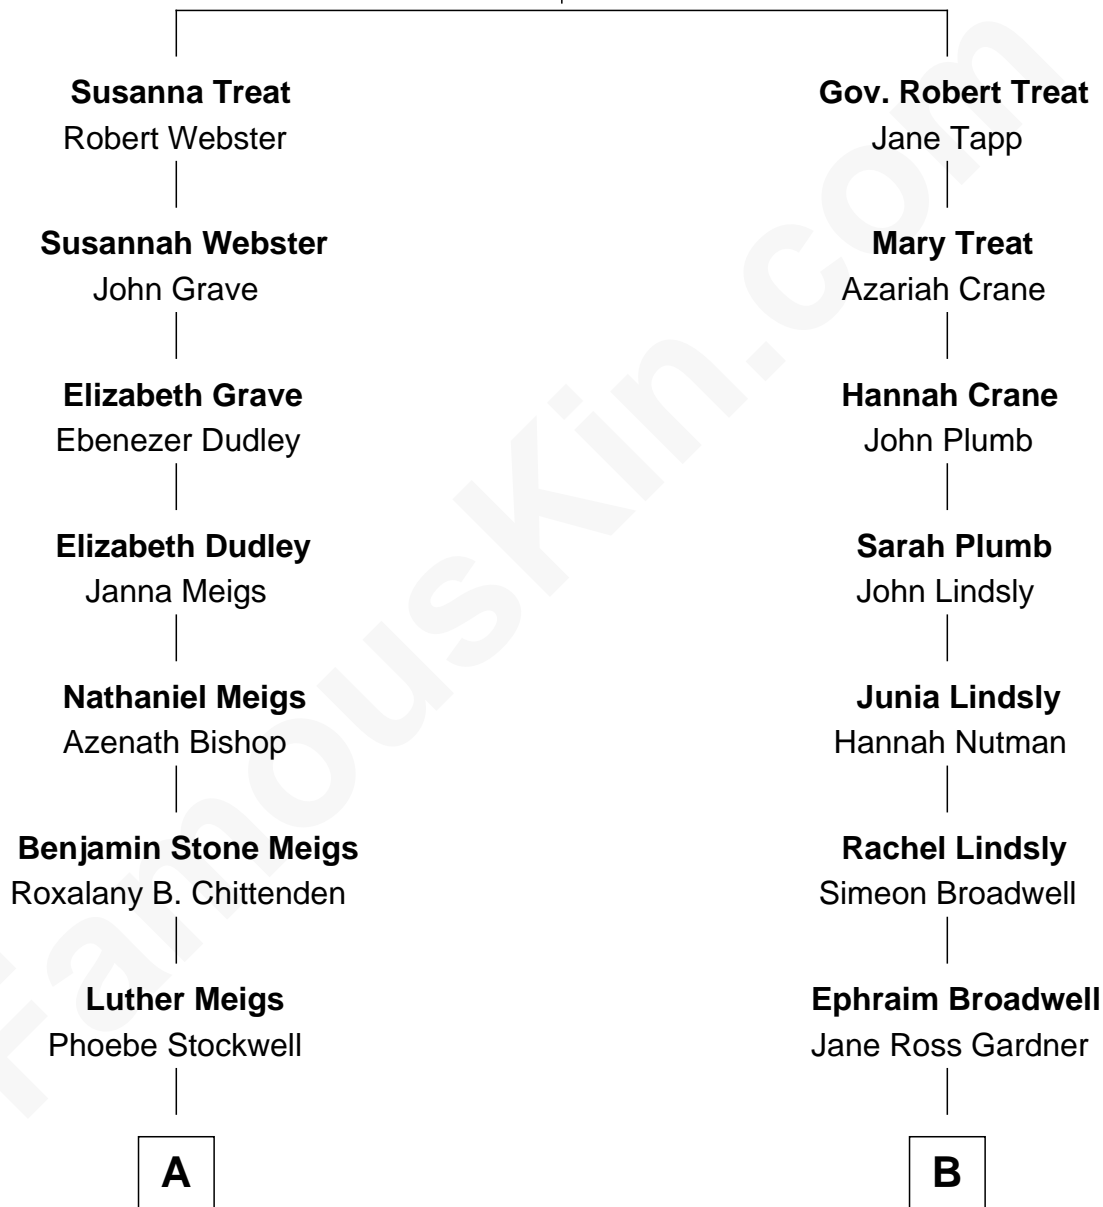

# FamousKin.com Relationship Chart of

**Alan Ladd**

*Movie Actor*

10th cousin of

**Thomas J. Watson, Jr.**

*President and CEO of I.B.M.*

**Richard Treat**

Alice Gaylord

**A**

**Guy Meigs**

Lavinia Wallbridge

**Julia Henrietta Meigs**

Oscar F. Ladd

**Alan Harwood Ladd**

Selina Raleigh

**Alan Ladd**

*Movie Actor*

**B**

**John Broadwell**

Margaretta Embree

**Mary Jeannette Broadwell**

Arthur Melville Kittredge

**Mary Jeannette Kittredge**

Thomas John Watson