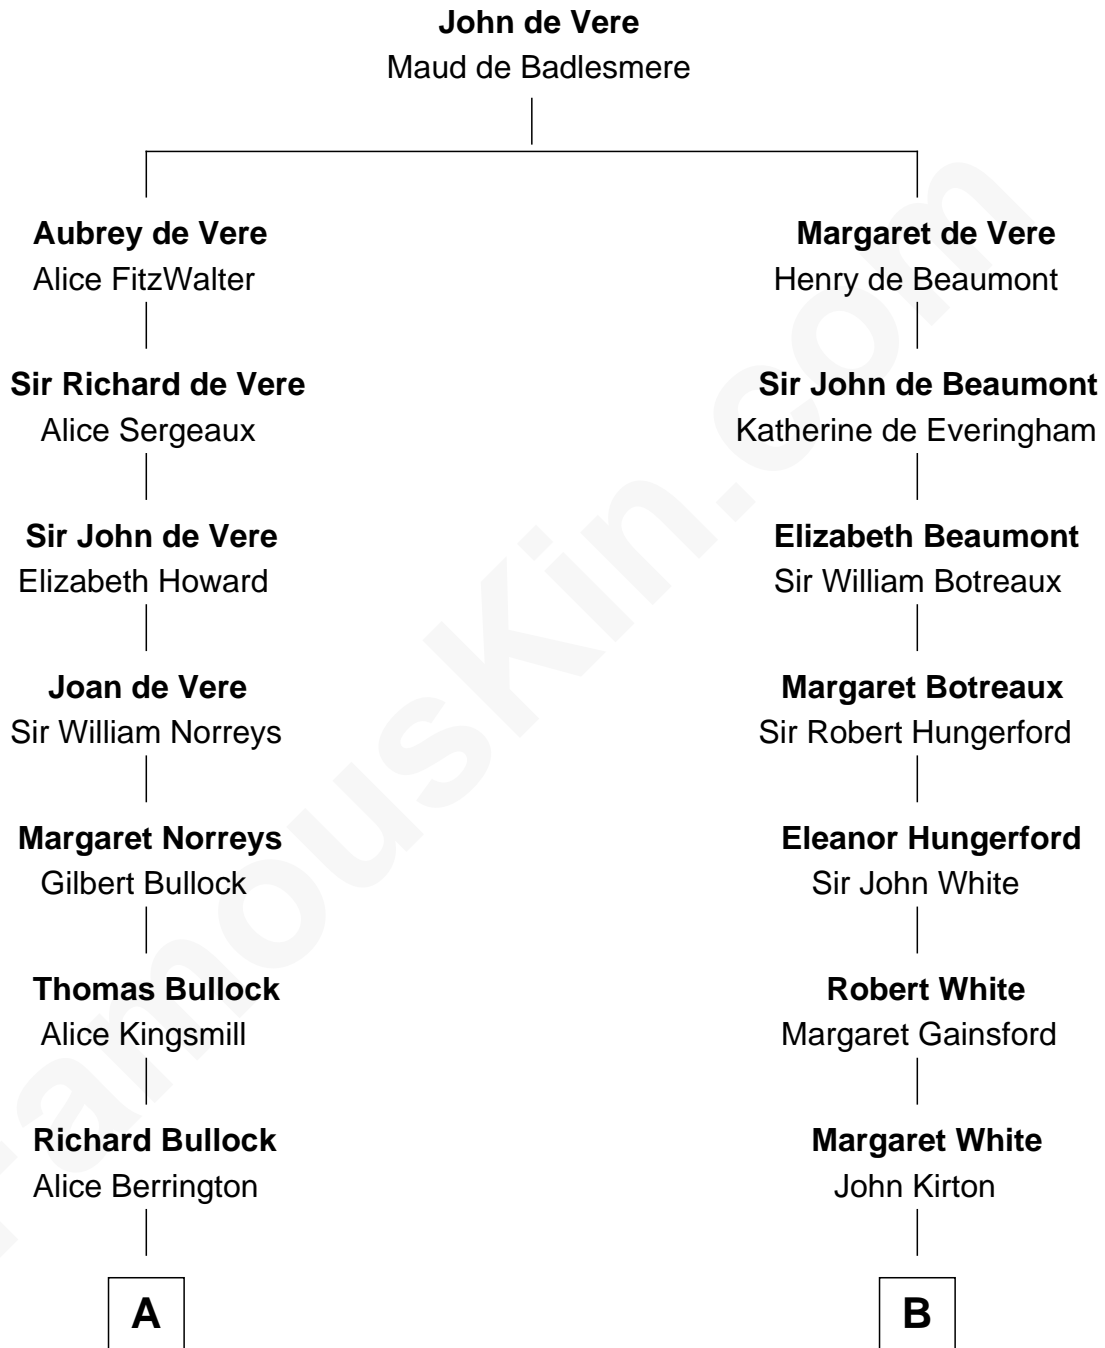

FamousKin.com Relationship Chart of

Alan Ladd

Movie Actor

17th cousin 4 times removed of

Thomas J. Watson, Jr.

President and CEO of I.B.M.

C

Mary Hamilton

Dr. Oliver Kittredge

Oliver Kittredge

Julia Ann Estabrook

Arthur Melville Kittredge

Mary Jeannette Broadwell

Mary Jeannette Kittredge

Thomas John Watson

Thomas J. Watson, Jr.