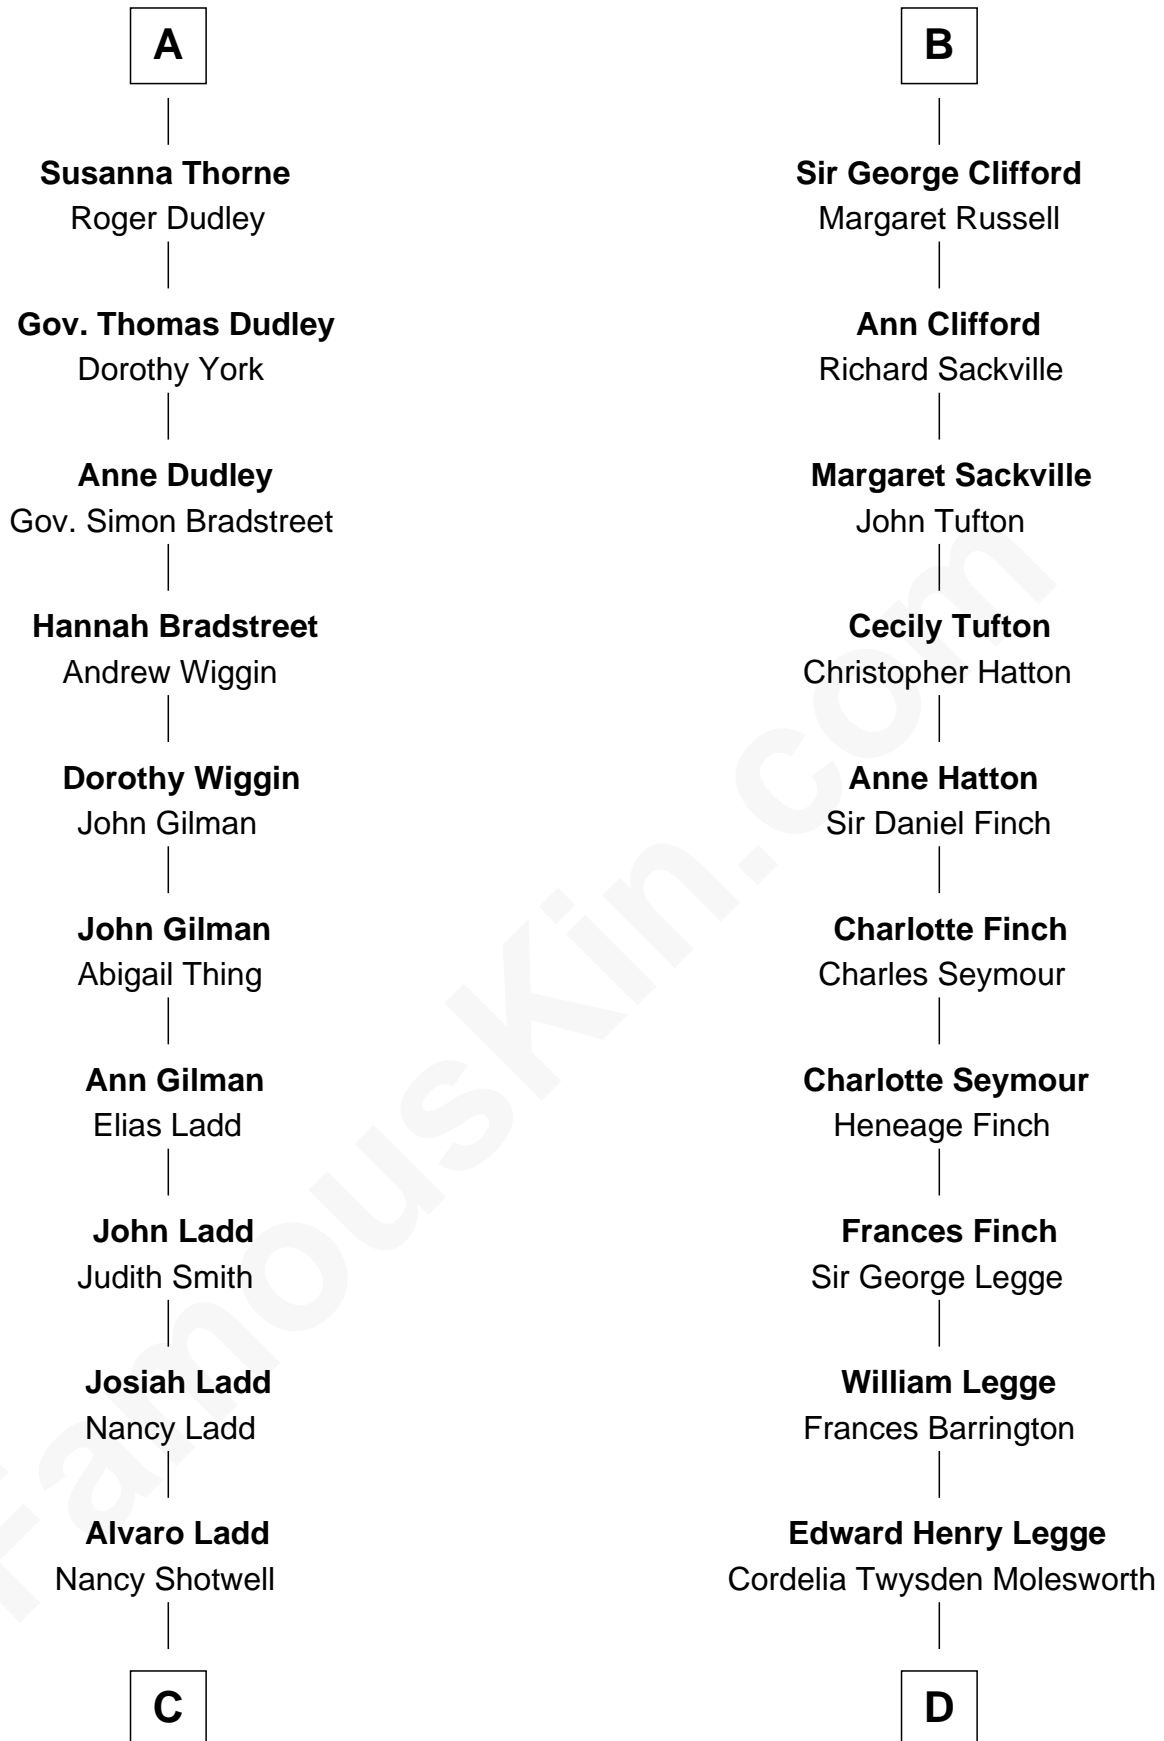

FamousKin.com Relationship Chart of

Alan Ladd
Movie Actor

19th cousin 1 time removed of

Kit Harington
TV Actor - "Game of Thrones"

Sir John Grey
Avice Marmion

Maud Grey
Sir Thomas Harcourt

Sir Robert Grey
Lora de St. Quintin

Sir Thomas Harcourt
Jane Fraunceys

Elizabeth Grey
Henry FitzHugh

Sir Richard Harcourt
Edith St. Clair

Eleanor Fitzhugh
Sir Henry Bromflete

Alice Harcourt
William Bessiles

Margaret Bromflete
John Clifford

Elizabeth Bessiles
Richard Fettiplace

Henry Clifford
Anne St. John

Anne Fettiplace
Edward Purefoy

Henry Clifford
Margaret Percy

Mary Purefoy
Thomas Thorne

Henry Clifford
Anne Dacre

A

B

C