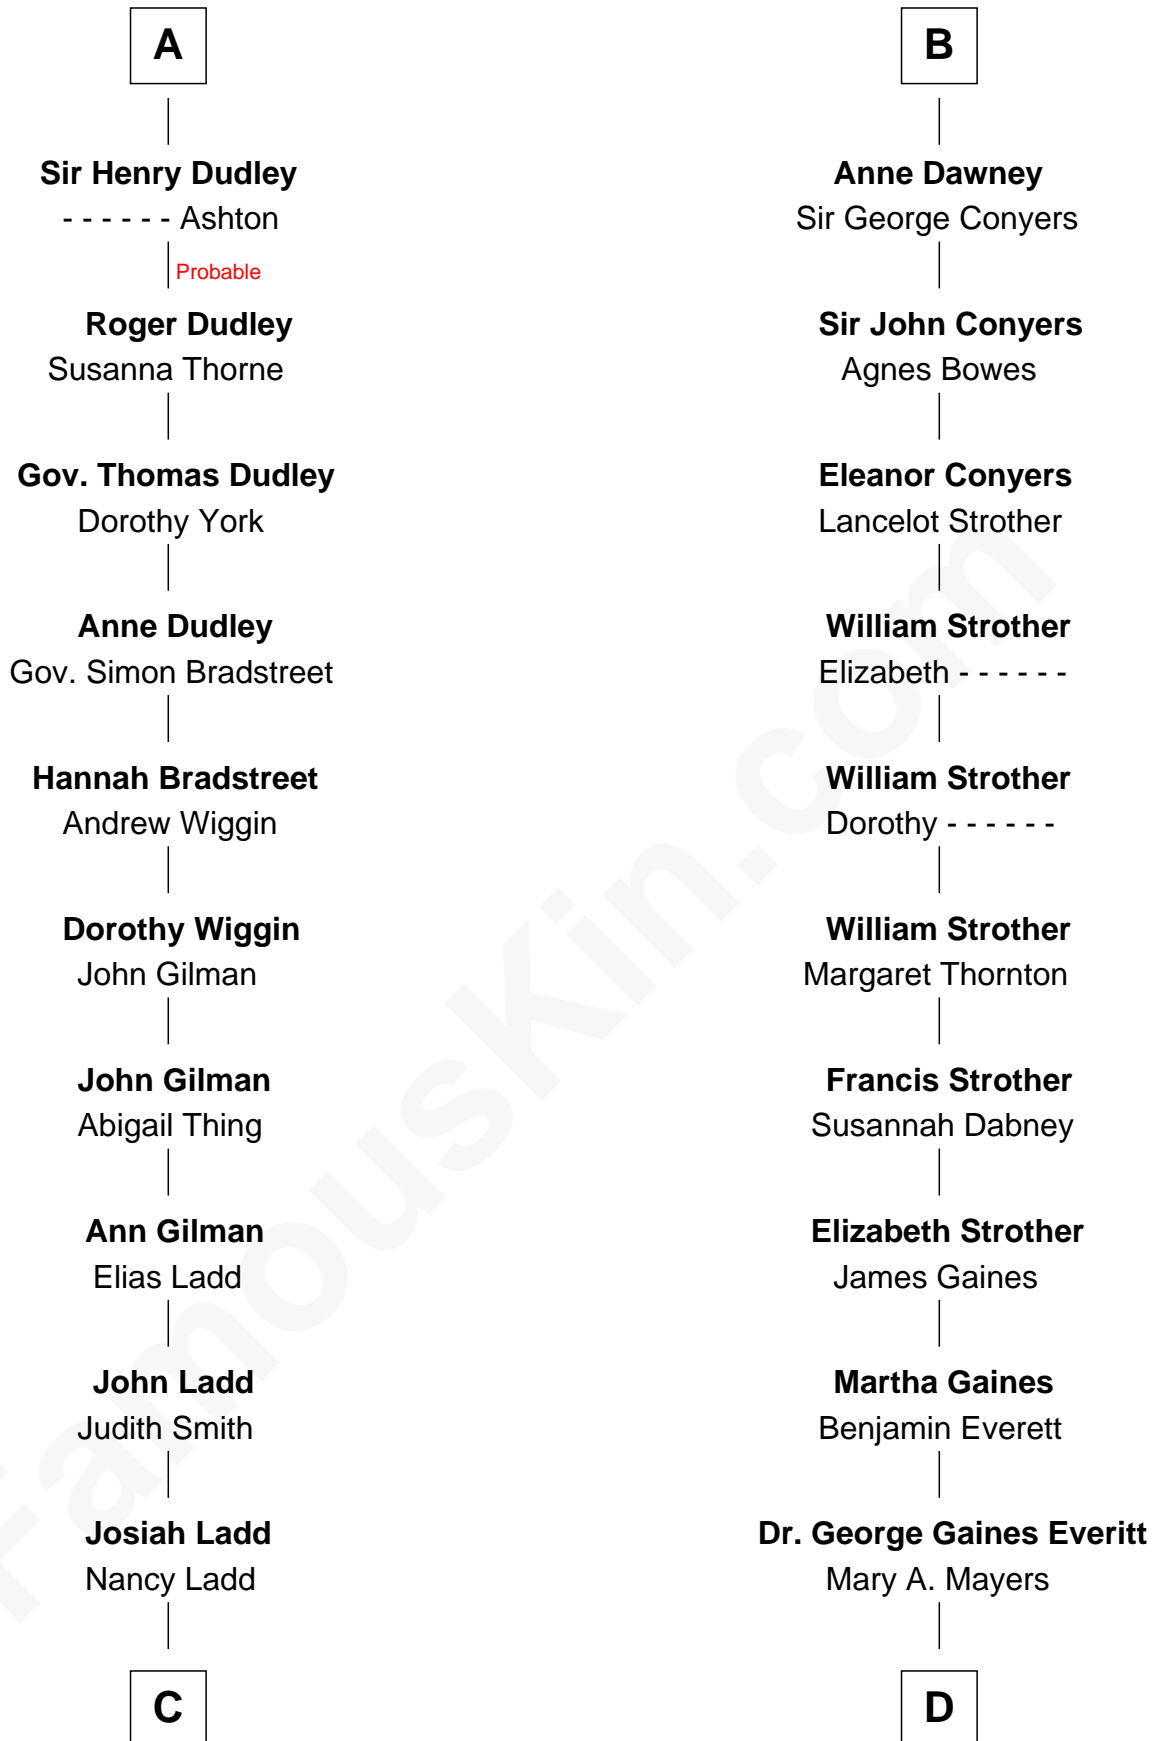

# FamousKin.com Relationship Chart of

**Alan Ladd**  
*Movie Actor*

20th cousin of

**William H. Macy**  
*TV and Movie Actor*

**Ralph de Stafford**

*with wife*  
*Margaret de Audley*

*with wife*  
*Katherine de Hastang*

**William Bonville**

Katherine Neville

**Humphrey Stafford**

Katherine Fray

**Cecily Bonville**

Thomas Grey

**Anne Stafford**

Sir Richard Neville

**Cecily Grey**

Sir John Sutton

**Dorothy Neville**

Sir John Dawney

**A**

**B**

**C**

**Alvaro Ladd**  
Nancy Shotwell

**Oscar F. Ladd**  
Julia Henrietta Meigs

**Alan Harwood Ladd**  
Selina Raleigh

**Alan Ladd**  
*Movie Actor*

**D**

**Horace Benjamin Everitt**  
Martha Leticia Roberts

**Mary Lois Everitt**  
Clement Overstreet