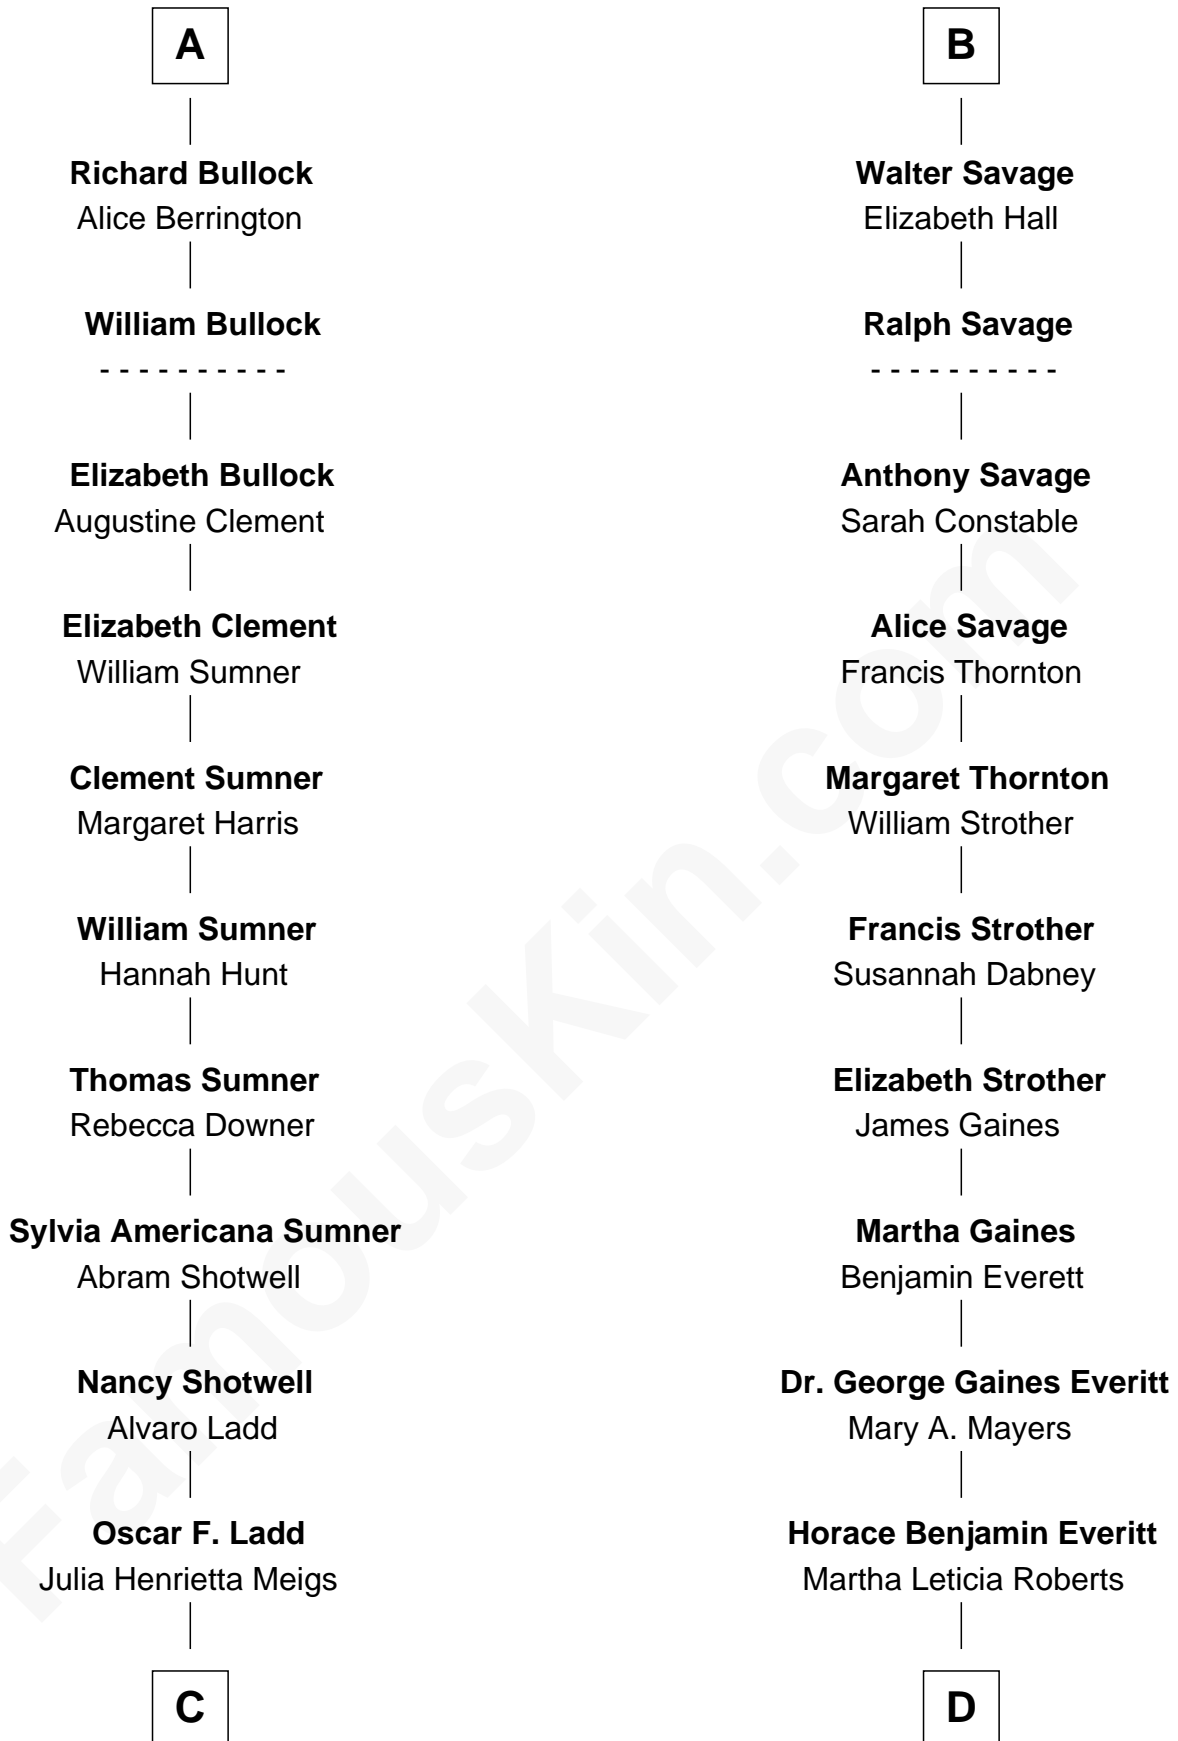

FamousKin.com Relationship Chart of

Alan Ladd
Movie Actor

18th cousin 1 time removed of

William H. Macy
TV and Movie Actor

Richard Fitzalan

with wife
Isabel le Despencer

with wife
Eleanor Plantagenet

Sir Edmund Fitzalan

Sir Richard de Vere

Joan Goushill

Sir Thomas Stanley

Sir John de Vere

Elizabeth Howard

Katherine Stanley

Sir John Savage

Joan de Vere

Sir William Norreys

Sir Christopher Savage

Anne Stanley

Margaret Norreys

Gilbert Bullock

Sir Christopher Savage

Anne Lygon

Thomas Bullock

Alice Kingsmill

Francis Savage

Anne Sheldon

A

B

C

Alan Harwood Ladd

Selina Raleigh