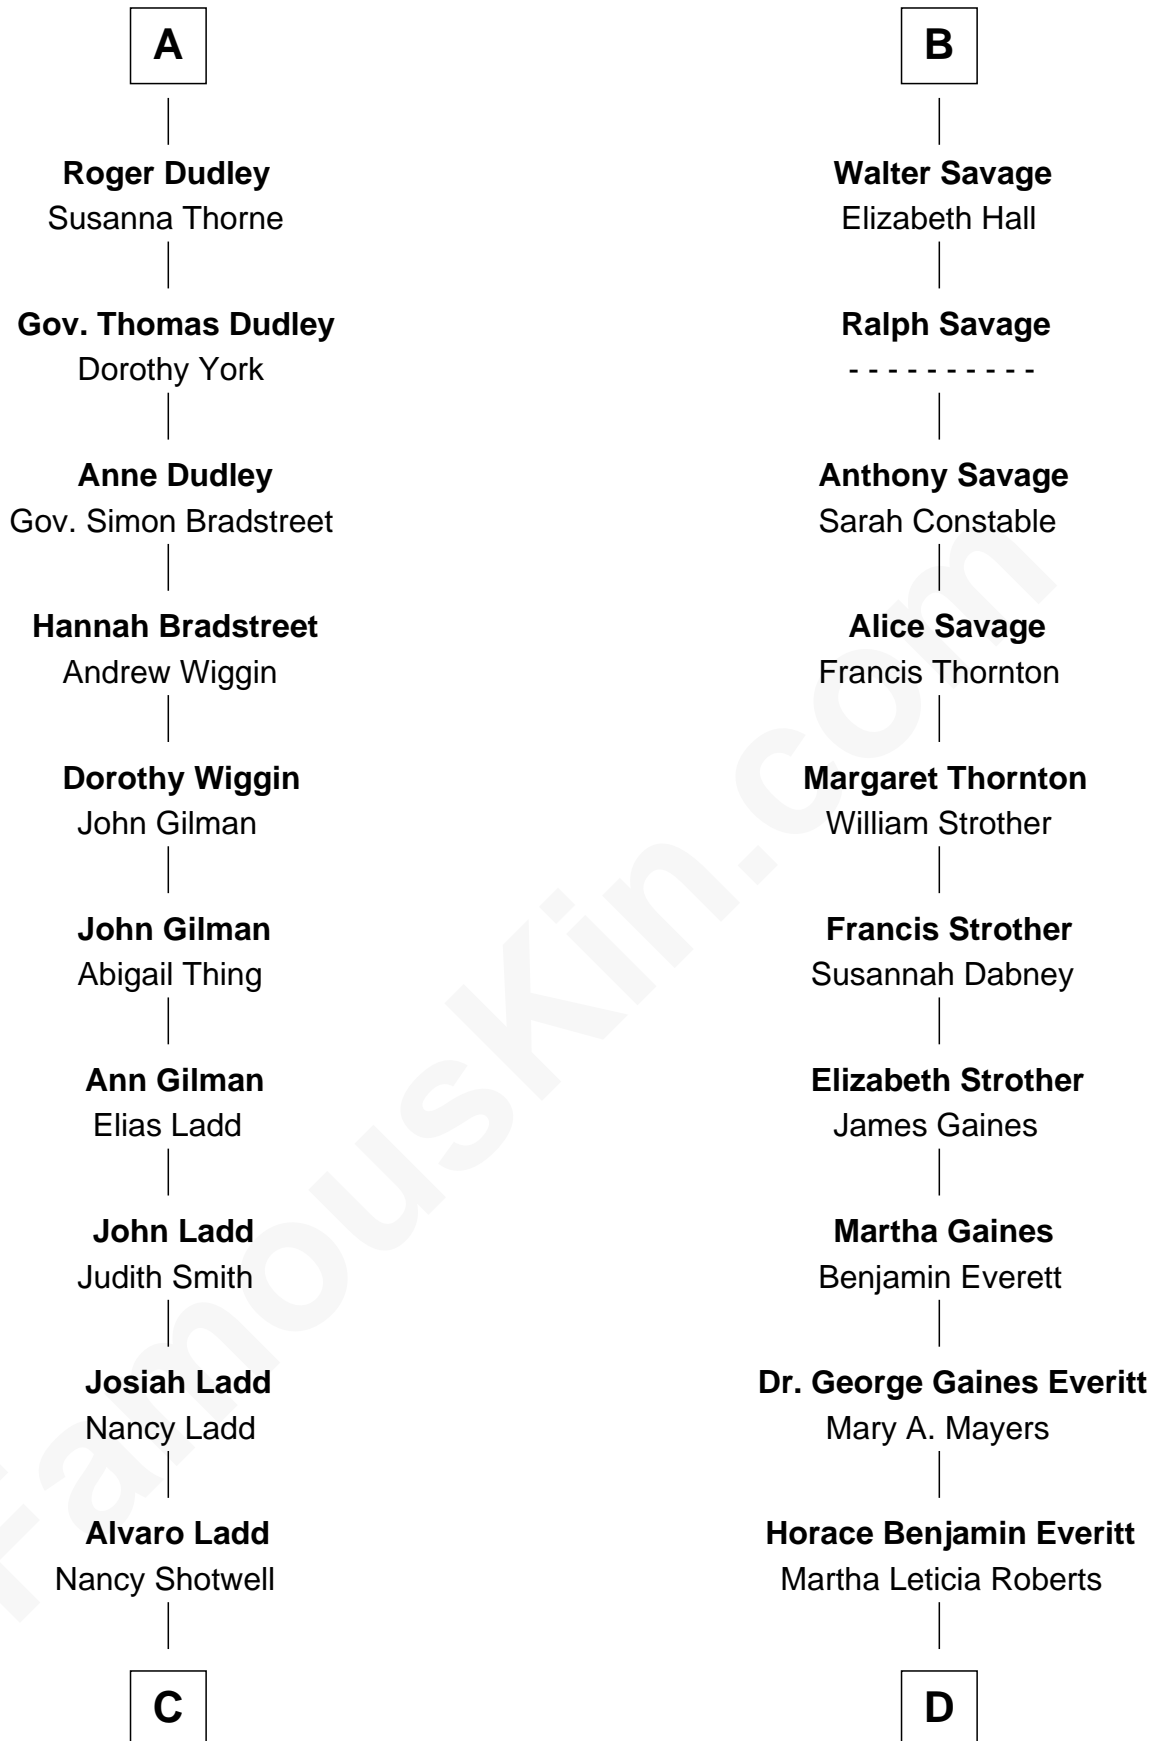

FamousKin.com Relationship Chart of

Alan Ladd
Movie Actor

19th cousin of

William H. Macy
TV and Movie Actor

Eleanor Plantagenet
Richard Fitzalan

Alice Fitzalan
Sir Thomas de Holand

Eleanor Holand
Edward Cherleton

Joyce Cherleton
Sir John Tiptoft

Joyce Tiptoft
Sir Edmund Sutton

Sir Edward Sutton
Cecily Willoughby

Sir John Sutton
Cecily Grey

Sir Henry Dudley
----- Ashton

Probable

A

Sir Richard Fitzalan
Elizabeth de Bohun

Elizabeth Fitzalan
Sir Robert Goushill

Joan Goushill
Sir Thomas Stanley

Katherine Stanley
Sir John Savage

Sir Christopher Savage
Anne Stanley

Sir Christopher Savage
Anne Lygon

Francis Savage
Anne Sheldon

B

C

Oscar F. Ladd
Julia Henrietta Meigs

Alan Harwood Ladd
Selina Raleigh

Alan Ladd
Movie Actor

D

Mary Lois Everitt
Clement Overstreet

Lois Elizabeth Overstreet
William Hall Macy

William H. Macy
TV and Movie Actor