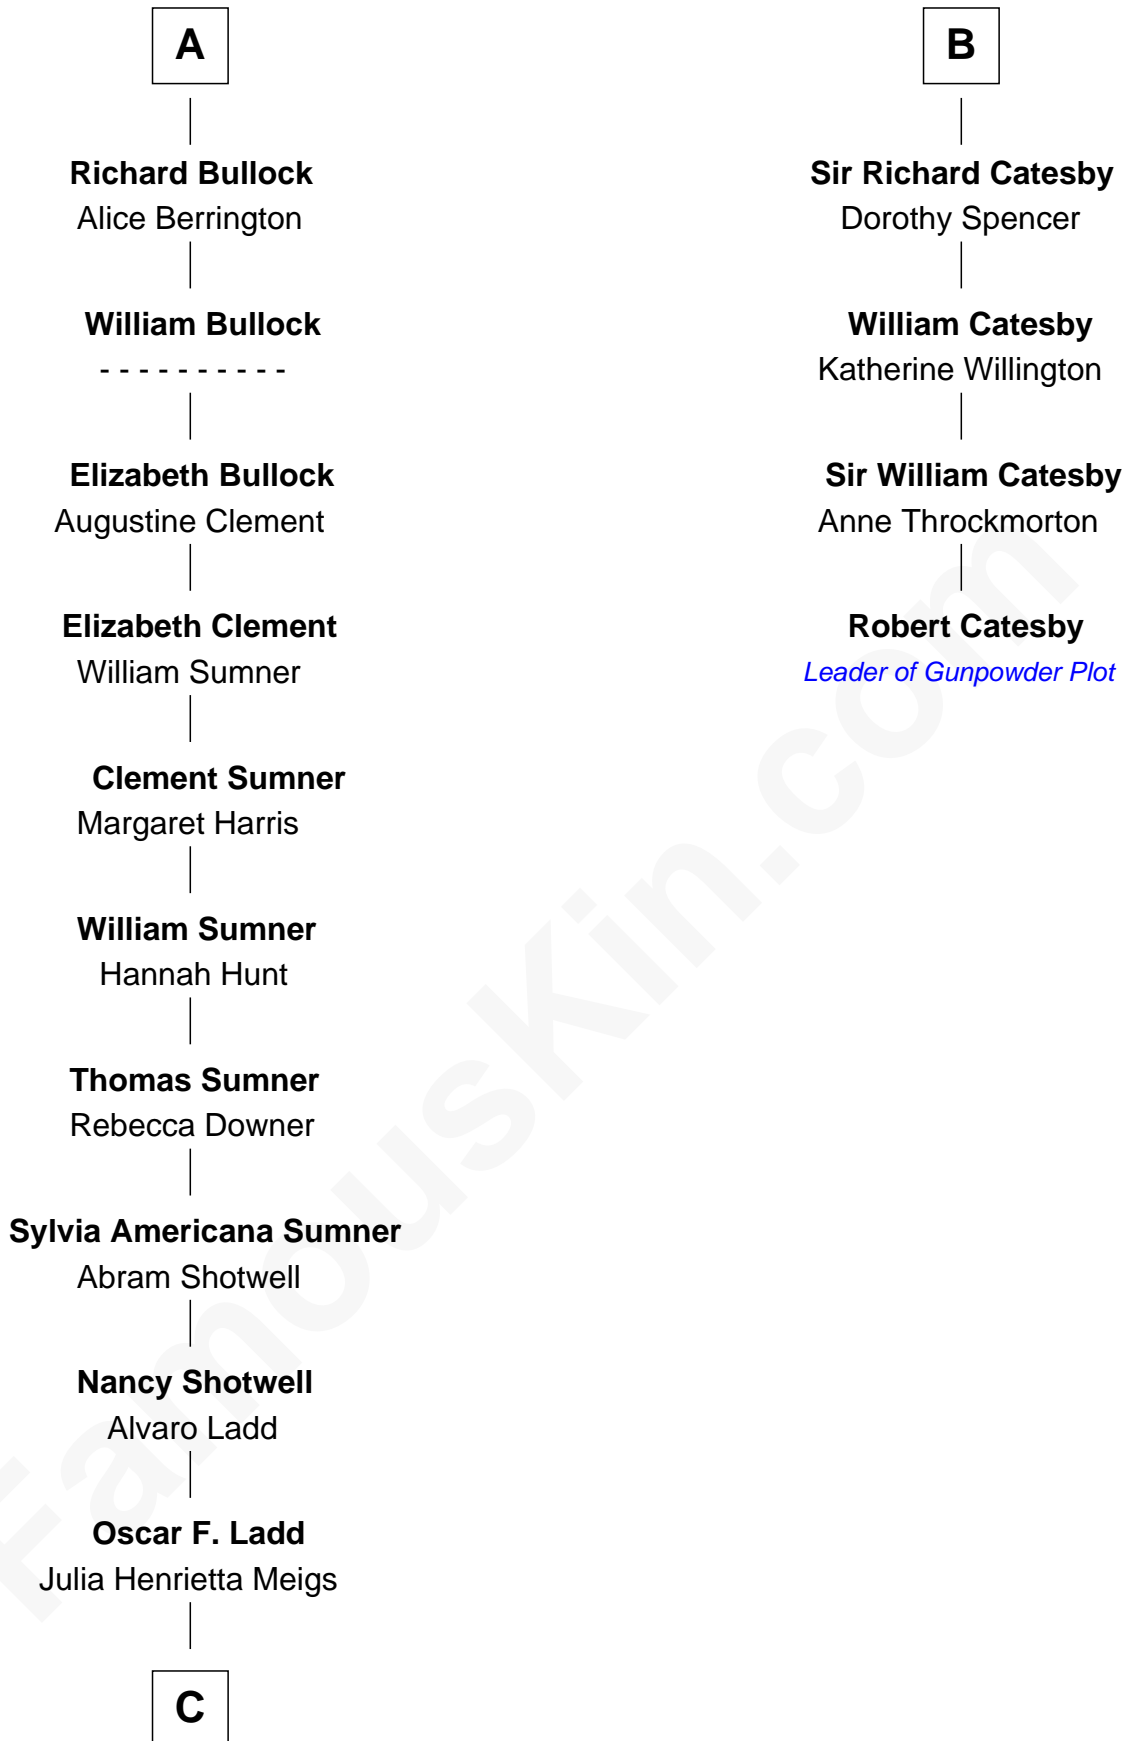

FamousKin.com Relationship Chart of

Alan Ladd

Movie Actor

10th cousin 8 times removed of

Robert Catesby

Leader of Gunpowder Plot

Bartholomew de Badlesmere

Margaret de Clare

Joan de Vere

Sir William Norreys

Margaret Norreys

Gilbert Bullock

Thomas Bullock

Alice Kingsmill

A

Margery de Badlesmere

Sir William de Ros

Elizabeth de Roos

Sir William la Zouche

Sir William la Zouche

Agnes Greene

Sir William la Zouche

Elizabeth - - - - -

William Zouche

Elizabeth St. John

Margaret Zouche

William Catesby

George Catesby

Elizabeth Empson

B

C

—
Alan Harwood Ladd