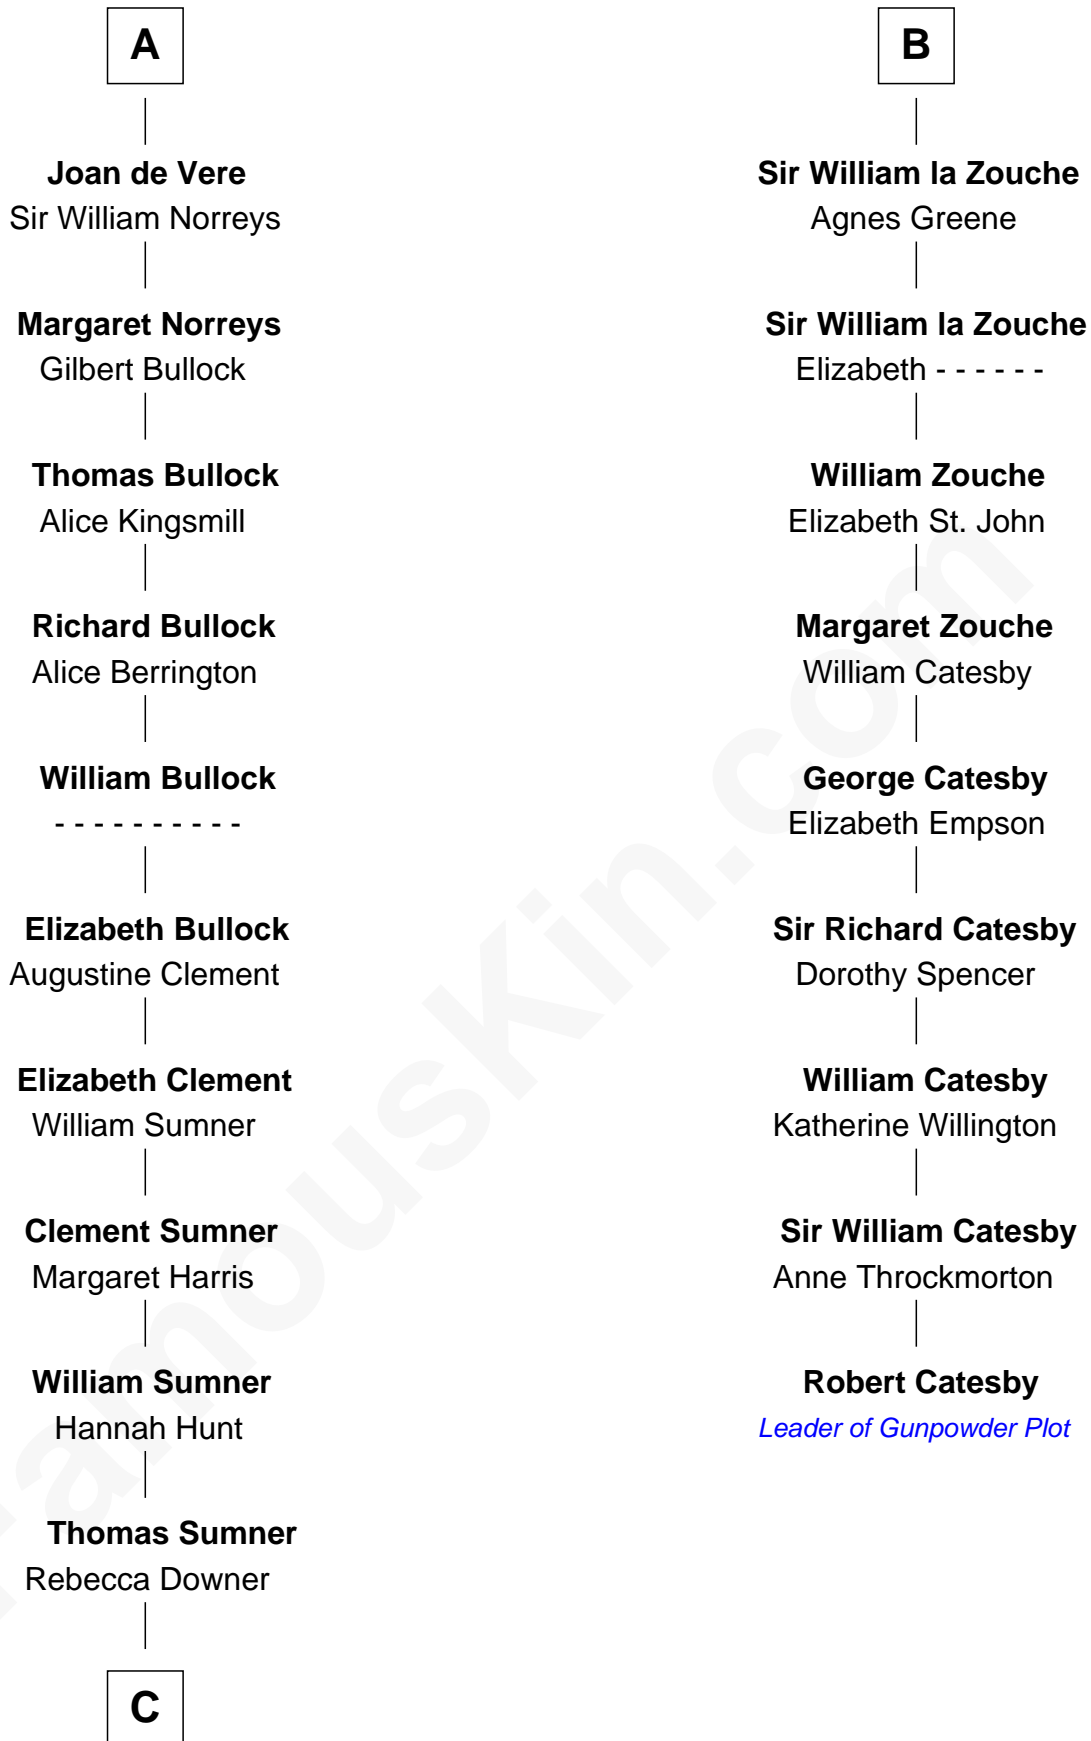

FamousKin.com Relationship Chart of

Alan Ladd

Movie Actor

15th cousin 6 times removed of

Robert Catesby

Leader of Gunpowder Plot

Saher de Quincy
Margaret de Beaumont

Hawise de Quincy

Alice FitzWalter

Sir Richard de Vere

Alice Sergeaux

Sir John de Vere

Elizabeth Howard

A

Sir Robert II de Quincy

Hawise of Chester

Margaret de Quincy

John de Lacy

Maud de Lacy

Sir Richard de Clare

Thomas de Clare

Juliana FitzMaurice

Margaret de Clare

Bartholomew de Badlesmere

Margery de Badlesmere

Sir William de Ros

Elizabeth de Roos

Sir William la Zouche

B

C

—
Sylvia Americana Sumner

Abram Shotwell